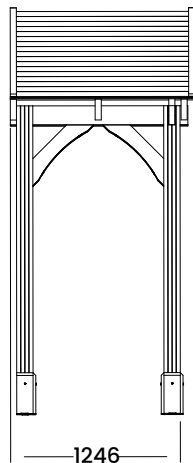

Thunderdam Wide Wooden Porch Full Height (4 Post)

W3m x D1.5m

VIEW FROM REAR

VIEW FROM FRONT

Specification

- Overall External Dimensions: 2.86m x 1.38m (9' 4" x 4' 6")
- External Width (footprint): 2.65m (8' 8")
- External Depth (footprint): 1.20m (3' 11")
- Internal Width (Post): 2.40m (7' 10")
- Internal Depth (Post): 0.96m (3' 1")
- Overall Height: 2.98m (9' 9")
- Walkthrough Height: 2.12m (6' 11")
- Walkthrough Width: 2.40m (7' 10")
- Timber: Slow Grown Spruce