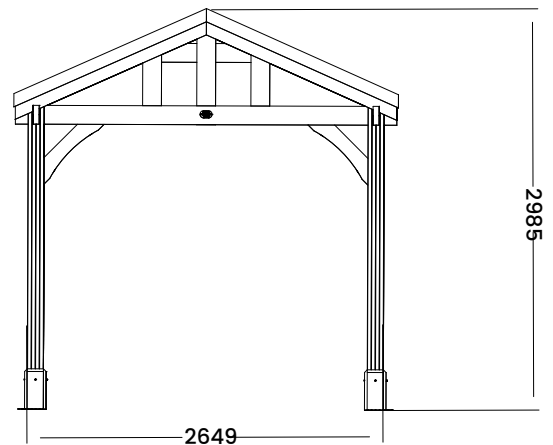

Thunderdam Wide Wooden Porch Full Height (4 Post)

W3m x D1.5m

VIEW FROM REAR

VIEW FROM FRONT

Specification

- Overall External Dimensions: 2.86m x 1.38m (9' 4" x 4' 6")
- External Width (footprint): 2.65m (8' 8")
- External Depth (footprint): 1.20m (3' 11")
- Internal Width (Post): 2.40m (7' 10")
- Internal Depth (Post): 0.96m (3' 1")
- Overall Height: 2.98m (9' 9")
- Walkthrough Height: 2.12m (6' 11")
- Walkthrough Width: 2.40m (7' 10")
- Timber: Slow Grown Spruce