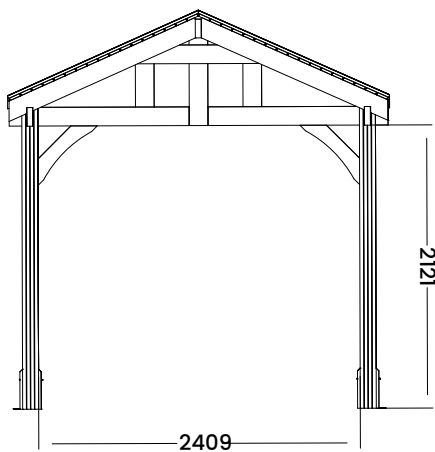

Thunderdam Wide Wooden Porch Full Height (4 Post)

W3m x D1.5m

VIEW FROM REAR

VIEW FROM FRONT

Specification

- Overall External Dimensions: 2.86m x 1.38m (9' 4" x 4' 6")
- External Width (footprint): 2.65m (8' 8")
- External Depth (footprint): 1.20m (3' 11")
- Internal Width (Post): 2.40m (7' 10")
- Internal Depth (Post): 0.96m (3' 1")
- Overall Height: 2.98m (9' 9")
- Walkthrough Height: 2.12m (6' 11")
- Walkthrough Width: 2.40m (7' 10")
- Timber: Slow Grown Spruce