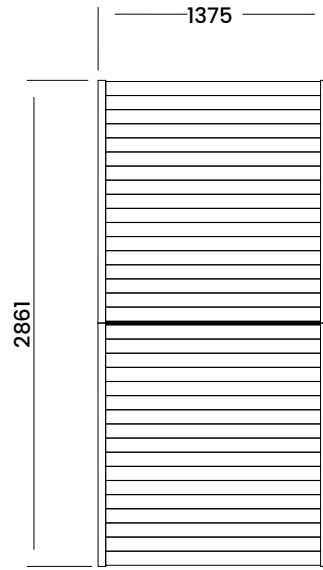

Thunderdam Wide Wooden Porch Full Height (4 Post)

W3m x D1.5m

VIEW FROM REAR

VIEW FROM FRONT

Specification

- Overall External Dimensions: 2.86m x 1.38m (9' 4" x 4' 6")
- External Width (footprint): 2.65m (8' 8")
- External Depth (footprint): 1.20m (3' 11")
- Internal Width (Post): 2.40m (7' 10")
- Internal Depth (Post): 0.96m (3' 1")
- Overall Height: 2.98m (9' 9")
- Walkthrough Height: 2.12m (6' 11")
- Walkthrough Width: 2.40m (7' 10")
- Timber: Slow Grown Spruce