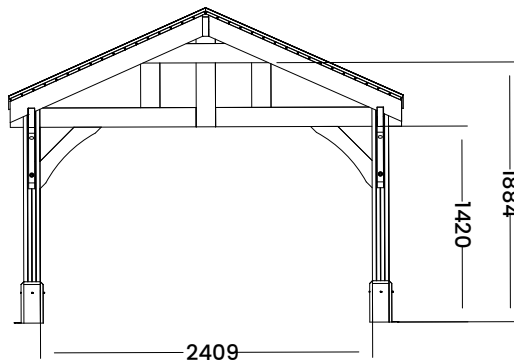

Thunderdam Wooden Porch Half Height (2 Post)

W3m x D1.5m

VIEW FROM REAR

VIEW FROM FRONT

Specification

- Overall External Dimensions: 2.86m x 1.38m (9' 4" x 4' 6")
- External Width (footprint): 2.65m (8' 8")
- External Depth (footprint): 1.25m (4' 1")
- Internal Width (Post): 2.40m (7' 10")
- Internal Depth (Post): 1.00m (3' 3")
- Overall Height: 2.28m (7' 5")
- Walkthrough Height: 1.42m (4' 7")
- Walkthrough Width: 2.40m (7' 10")
- Timber: Slow Grown Spruce