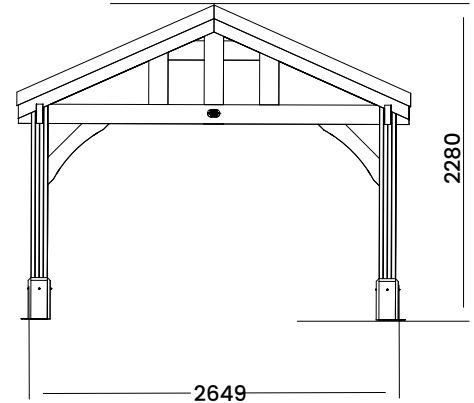

Thunderdam Wooden Porch Half Height (2 Post)

W3m x D1.5m

VIEW FROM REAR

VIEW FROM FRONT

Specification

- Overall External Dimensions: 2.86m x 1.38m (9' 4" x 4' 6")
- External Width (footprint): 2.65m (8' 8")
- External Depth (footprint): 1.25m (4' 1")
- Internal Width (Post): 2.40m (7' 10")
- Internal Depth (Post): 1.00m (3' 3")
- Overall Height: 2.28m (7' 5")
- Walkthrough Height: 1.42m (4' 7")
- Walkthrough Width: 2.40m (7' 10")
- Timber: Slow Grown Spruce