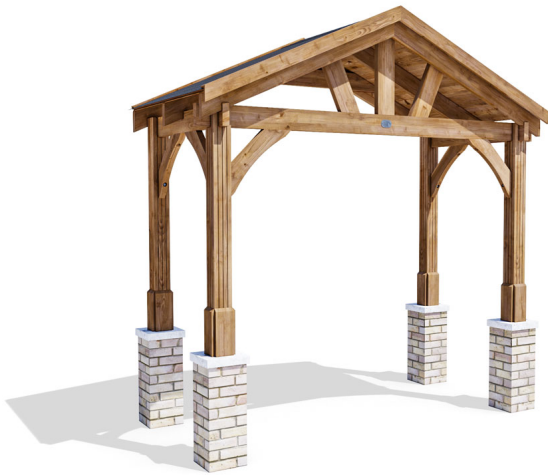

Thunderdam Wooden Porch Half Height (4 Post)

W3m x D1.5m

VIEW FROM REAR

VIEW FROM FRONT

Specification

- Overall External Dimensions: 2.86m x 1.38m (9' 4" x 4' 6")
- External Width (footprint): 2.65m (8' 8")
- External Depth (footprint): 1.20m (3' 11")
- Internal Width (Post): 2.40m (7' 10")
- Internal Depth (Post): 0.96m (3' 1")
- Overall Height: 2.28m (7' 5")
- Walkthrough Height: 1.42m (4' 7")
- Walkthrough Width: 2.40m (7' 10")
- Timber: Slow Grown Spruce