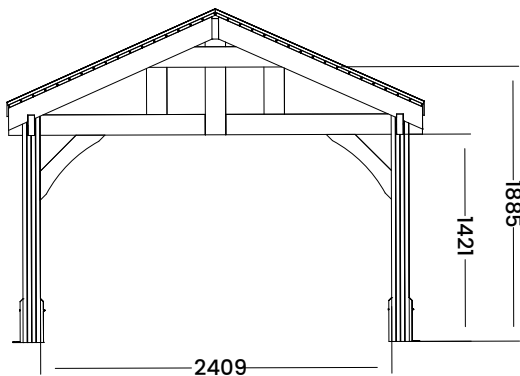

# Thunderdam Wooden Porch Half Height (4 Post)

## W3m x D1.5m

VIEW FROM REAR

VIEW FROM FRONT

## Specification

- Overall External Dimensions: 2.86m x 1.38m (9' 4" x 4' 6")
- External Width (footprint): 2.65m (8' 8")
- External Depth (footprint): 1.20m (3' 11")
- Internal Width (Post): 2.40m (7' 10")
- Internal Depth (Post): 0.96m (3' 1")
- Overall Height: 2.28m (7' 5")
- Walkthrough Height: 1.42m (4' 7")
- Walkthrough Width: 2.40m (7' 10")
- Timber: Slow Grown Spruce