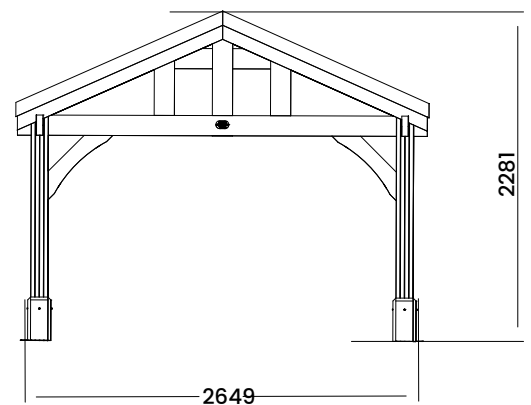

# Thunderdam Wooden Porch Half Height (4 Post)

## W3m x D1.5m

VIEW FROM REAR

VIEW FROM FRONT

## Specification

- Overall External Dimensions: 2.86m x 1.38m (9' 4" x 4' 6")
- External Width (footprint): 2.65m (8' 8")
- External Depth (footprint): 1.20m (3' 11")
- Internal Width (Post): 2.40m (7' 10")
- Internal Depth (Post): 0.96m (3' 1")
- Overall Height: 2.28m (7' 5")
- Walkthrough Height: 1.42m (4' 7")
- Walkthrough Width: 2.40m (7' 10")
- Timber: Slow Grown Spruce