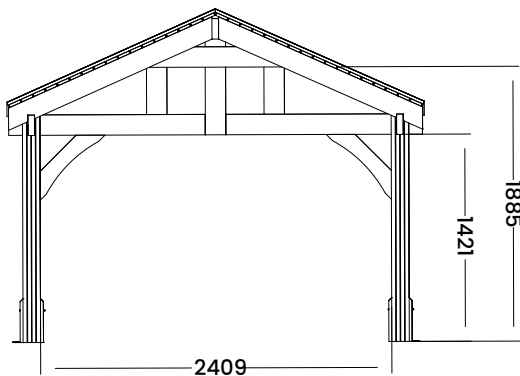

Thunderdam Wooden Porch Half Height (4 Post)

W3m x D1.5m

VIEW FROM REAR

VIEW FROM FRONT

Specification

- Overall External Dimensions: 2.86m x 1.38m (9' 4" x 4' 6")
- External Width (footprint): 2.65m (8' 8")
- External Depth (footprint): 1.20m (3' 11")
- Internal Width (Post): 2.40m (7' 10")
- Internal Depth (Post): 0.96m (3' 1")
- Overall Height: 2.28m (7' 5")
- Walkthrough Height: 1.42m (4' 7")
- Walkthrough Width: 2.40m (7' 10")
- Timber: Slow Grown Spruce