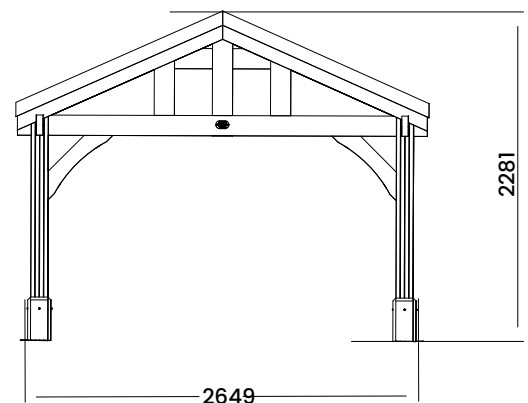

Thunderdam Wooden Porch Half Height (4 Post)

W3m x D1.5m

VIEW FROM REAR

VIEW FROM FRONT

Specification

- Overall External Dimensions: 2.86m x 1.38m (9' 4" x 4' 6")
- External Width (footprint): 2.65m (8' 8")
- External Depth (footprint): 1.20m (3' 11")
- Internal Width (Post): 2.40m (7' 10")
- Internal Depth (Post): 0.96m (3' 1")
- Overall Height: 2.28m (7' 5")
- Walkthrough Height: 1.42m (4' 7")
- Walkthrough Width: 2.40m (7' 10")
- Timber: Slow Grown Spruce