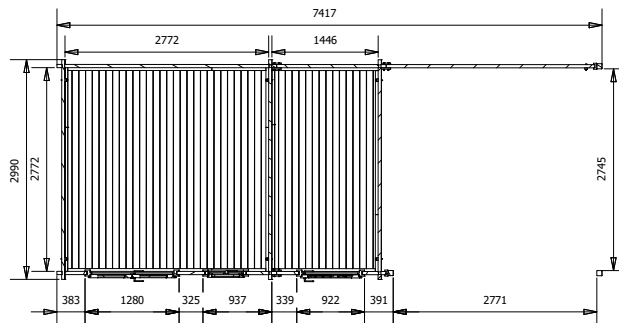

## Specification

- **Please Note:** All sizes quoted are nominal
- **Overall External Dimensions:** 7.50m x 3.34m (24' 7" x 10' 11")
- **External Width:** 7.41m (24' 3.75")
- **External Depth:** 2.99m (9' 9.75")
- **External Width (Pergola):** 2.94m (9' 7")
- **External Depth (Pergola):** 2.89m (9' 5")
- **Main Room Internal Width:** 2.77m (9' 1")
- **Main Room Internal Depth:** 2.77m (9' 1")
- **Main Room Internal Area (m<sup>2</sup>):** 7.67
- **Store Room Internal Width:** 1.45m (4' 9")
- **Store Room Internal Depth:** 2.77m (9' 1")
- **Store Room Internal Area (m<sup>2</sup>):** 4.02
- **Roof Overhang:** 0.38m (1' 3")
- **Ridge Height:** 2.46m (8' 0.75")
- **Roof Thickness:** 19mm Tongue & Groove
- **Roof Covering Options:** None, Felt

- **Internal Eaves Height Front (to under the roof boards):** 2.32m (7' 7")
- **Internal Eaves Height Front (to under the roof purlins):** 2.18m (7' 1")
- **Internal Eaves Height Back (to under the roof boards):** 2.07m (6' 9")
- **Internal Eaves Height Back (to under the roof purlins):** 1.93m (6' 3")
- **Please Note:** All fixings needed for assembly are supplied
- **Please Note:** All wood is pre-cut (with the exception of trims) for quick and easy construction.
- **Approximate DIY Assembly Time:** 2 Days - This is an approximate time only, based on 2 people. Assembly time may vary depending on season/weather conditions, foundation type, ability of those constructing, etc