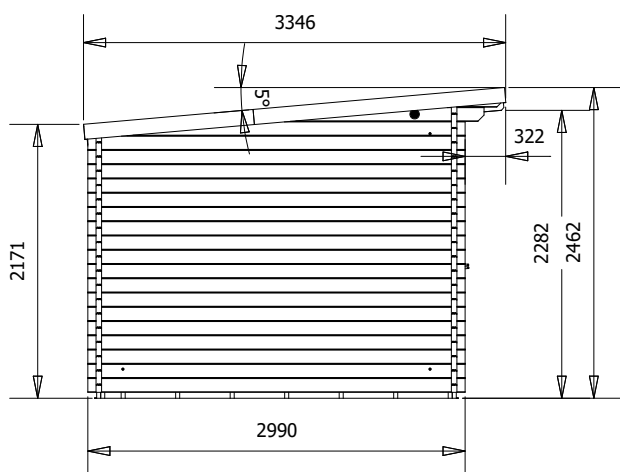

## Specification

- **Please Note:** All sizes quoted are nominal
- **Overall External Dimensions:** 7.50m x 3.34m (24' 7" x 10' 11")
- **External Width:** 7.41m (24' 3.75")
- **External Depth:** 2.99m (9' 9.75")
- **External Width (Pergola):** 2.94m (9' 7")
- **External Depth (Pergola):** 2.89m (9' 5")
- **Main Room Internal Width:** 2.77m (9' 1")
- **Main Room Internal Depth:** 2.77m (9' 1")
- **Main Room Internal Area (m<sup>2</sup>):** 7.67
- **Store Room Internal Width:** 1.45m (4' 9")
- **Store Room Internal Depth:** 2.77m (9' 1")
- **Store Room Internal Area (m<sup>2</sup>):** 4.02
- **Roof Overhang:** 0.38m (1' 3")
- **Ridge Height:** 2.46m (8' 0.75")
- **Roof Thickness:** 19mm Tongue & Groove
- **Roof Covering Options:** None, Felt

- **Internal Eaves Height Front (to under the roof boards):** 2.32m (7' 7")
- **Internal Eaves Height Front (to under the roof purlins):** 2.18m (7' 1")
- **Internal Eaves Height Back (to under the roof boards):** 2.07m (6' 9")
- **Internal Eaves Height Back (to under the roof purlins):** 1.93m (6' 3")
- **Please Note:** All fixings needed for assembly are supplied
- **Please Note:** All wood is pre-cut (with the exception of trims) for quick and easy construction.
- **Approximate DIY Assembly Time:** 2 Days - This is an approximate time only, based on 2 people. Assembly time may vary depending on season/weather conditions, foundation type, ability of those constructing, etc