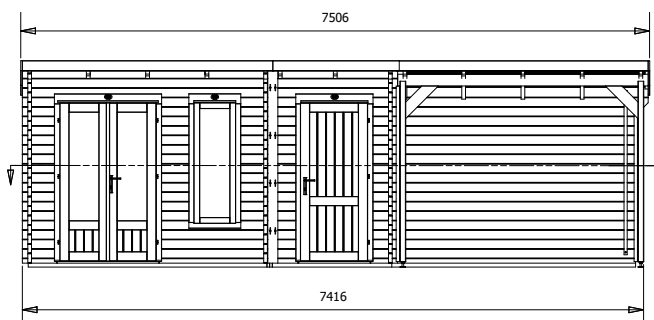

# Assassin Log Cabin with Gazebo

## Specification

- **Please Note:** All sizes quoted are nominal
- **Overall External Dimensions:** 7.50m x 3.34m (24' 7" x 10' 11")
- **External Width:** 7.41m (24' 3.75")
- **External Depth:** 2.99m (9' 9.75")
- **External Width (Pergola):** 2.94m (9' 7")
- **External Depth (Pergola):** 2.89m (9' 5")
- **Main Room Internal Width:** 2.77m (9' 1")
- **Main Room Internal Depth:** 2.77m (9' 1")
- **Main Room Internal Area (m<sup>2</sup>):** 7.67
- **Store Room Internal Width:** 1.45m (4' 9")
- **Store Room Internal Depth:** 2.77m (9' 1")
- **Store Room Internal Area (m<sup>2</sup>):** 4.02
- **Roof Overhang:** 0.38m (1' 3")
- **Ridge Height:** 2.46m (8' 0.75")
- **Roof Thickness:** 19mm Tongue & Groove
- **Roof Covering Options:** None, Felt

- **Internal Eaves Height Front (to under the roof boards):** 2.32m (7' 7")
- **Internal Eaves Height Front (to under the roof purlins):** 2.18m (7' 1")
- **Internal Eaves Height Back (to under the roof boards):** 2.07m (6' 9")
- **Internal Eaves Height Back (to under the roof purlins):** 1.93m (6' 3")
- **Please Note:** All fixings needed for assembly are supplied
- **Please Note:** All wood is pre-cut (with the exception of trims) for quick and easy construction.
- **Approximate DIY Assembly Time:** 2 Days - This is an approximate time only, based on 2 people. Assembly time may vary depending on season/weather conditions, foundation type, ability of those constructing, etc