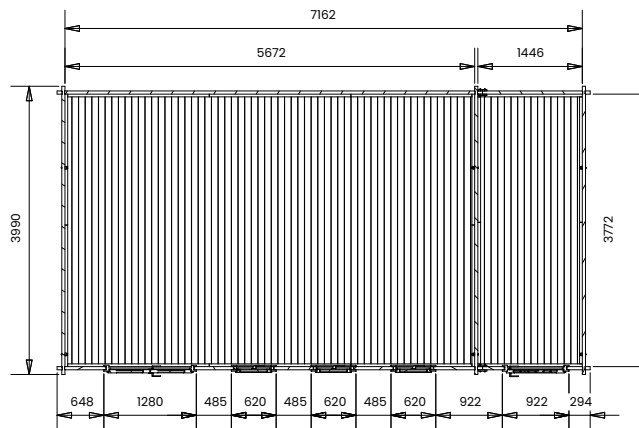

EvilAmy Multi Room Log Cabin

Section View A - A

Specification

- Overall External Dimensions: 7.41m x 4.33m (24' 3" x 14' 2")
- External Width: 7.38m (24' 2")
- External Depth: 3.99m (13' 1")
- Main Room Internal Width: 5.67m (18' 7")
- Main Room Internal Depth: 3.77m (12' 4")
- Main Room Internal Area (m²): 21.38
- Store Room Internal Width: 1.45m (4' 9")
- Store Room Internal Depth: 3.77m (12' 4")
- Store Room Internal Area (m²): 5.47
- Ridge Height: 2.44m (8' 0")
- Internal Eaves Height Front (to under the roof boards): 2.30m (7' 6")
- Internal Eaves Height Front (to under the roof purlins): 2.16m (7' 1")
- Internal Eaves Height Back (to under the roof boards): 1.90m (6' 2")
- Internal Eaves Height Back (to under the roof purlins): 1.76m (5' 9")
- Roof Overhang: 0.32m (1' 0")
- Door Locking System: Industry Leading 6 Point Lock - 2 Cams, Latch & Hook Bolt, 2 Shootbolts
- Included as Standard: Plastic Vents, Adjustable Storm Braces, Assembly Instructions and Fixings.
- Approx. DIY Assembly Time: 2 Days. This time is an approximation, based on two people building the basic product with no added extras. Assembly time may vary with additional items such as roof shingles, or external circumstances like the weather