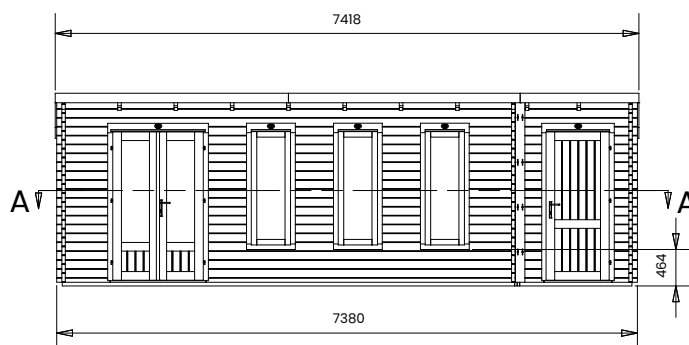

EvilAmy Multi Room Log Cabin

Section View A - A

Specification

- Overall External Dimensions: 7.41m x 4.33m (24' 3" x 14' 2")
- External Width: 7.38m (24' 2")
- External Depth: 3.99m (13' 1")
- Main Room Internal Width: 5.67m (18' 7")
- Main Room Internal Depth: 3.77m (12' 4")
- Main Room Internal Area (m²): 21.38
- Store Room Internal Width: 1.45m (4' 9")
- Store Room Internal Depth: 3.77m (12' 4")
- Store Room Internal Area (m²): 5.47
- Ridge Height: 2.44m (8' 0")
- Internal Eaves Height Front (to under the roof boards): 2.30m (7' 6")
- Internal Eaves Height Front (to under the roof purlins): 2.16m (7' 1")
- Internal Eaves Height Back (to under the roof boards): 1.90m (6' 2")
- Internal Eaves Height Back (to under the roof purlins): 1.76m (5' 9")
- Roof Overhang: 0.32m (1' 0")
- Door Locking System: Industry Leading 6 Point Lock - 2 Cams, Latch & Hook Bolt, 2 Shootbolts
- Included as Standard: Plastic Vents, Adjustable Storm Braces, Assembly Instructions and Fixings.
- Approx. DIY Assembly Time: 2 Days. This time is an approximation, based on two people building the basic product with no added extras. Assembly time may vary with additional items such as roof shingles, or external circumstances like the weather