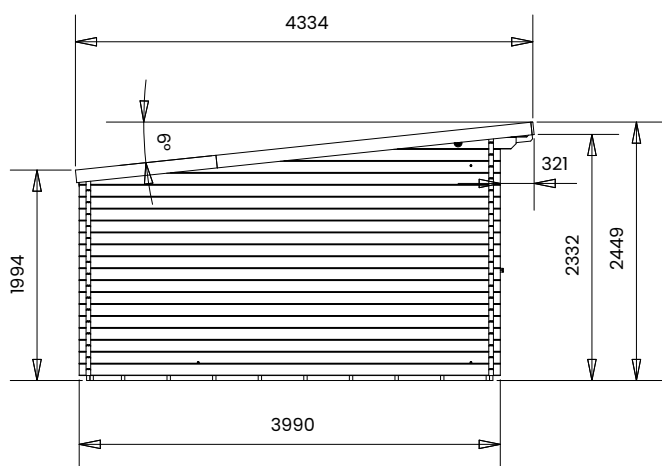

EvilAmy Multi Room Log Cabin

Section View A - A

Specification

- Overall External Dimensions: 7.41m x 4.33m (24' 3" x 14' 2")
- External Width: 7.38m (24' 2")
- External Depth: 3.99m (13' 1")
- Main Room Internal Width: 5.67m (18' 7")
- Main Room Internal Depth: 3.77m (12' 4")
- Main Room Internal Area (m²): 21.38
- Store Room Internal Width: 1.45m (4' 9")
- Store Room Internal Depth: 3.77m (12' 4")
- Store Room Internal Area (m²): 5.47
- Ridge Height: 2.44m (8' 0")
- Internal Eaves Height Front (to under the roof boards): 2.30m (7' 6")
- Internal Eaves Height Front (to under the roof purlins): 2.16m (7' 1")
- Internal Eaves Height Back (to under the roof boards): 1.90m (6' 2")
- Internal Eaves Height Back (to under the roof purlins): 1.76m (5' 9")
- Roof Overhang: 0.32m (1' 0")
- Door Locking System: Industry Leading 6 Point Lock - 2 Cams, Latch & Hook Bolt, 2 Shootbolts
- Included as Standard: Plastic Vents, Adjustable Storm Braces, Assembly Instructions and Fixings.
- Approx. DIY Assembly Time: 2 Days. This time is an approximation, based on two people building the basic product with no added extras. Assembly time may vary with additional items such as roof shingles, or external circumstances like the weather