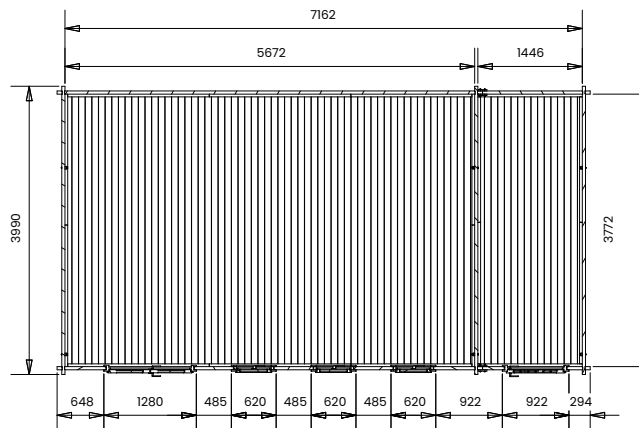

# EvilAmy Multi Room Log Cabin

Section View A - A

## Specification

- Overall External Dimensions: 7.41m x 4.33m (24' 3" x 14' 2")
- External Width: 7.38m (24' 2")
- External Depth: 3.99m (13' 1")
- Main Room Internal Width: 5.67m (18' 7")
- Main Room Internal Depth: 3.77m (12' 4")
- Main Room Internal Area (m<sup>2</sup>): 21.38
- Store Room Internal Width: 1.45m (4' 9")
- Store Room Internal Depth: 3.77m (12' 4")
- Store Room Internal Area (m<sup>2</sup>): 5.47
- Ridge Height: 2.44m (8' 0")
- Internal Eaves Height Front (to under the roof boards): 2.30m (7' 6")
- Internal Eaves Height Front (to under the roof purlins): 2.16m (7' 1")
- Internal Eaves Height Back (to under the roof boards): 1.90m (6' 2")
- Internal Eaves Height Back (to under the roof purlins): 1.76m (5' 9")
- Roof Overhang: 0.32m (1' 0")
- Included as Standard: Plastic Vents, Adjustable Storm Braces, Assembly Instructions and Fixings.
- Approx. DIY Assembly Time: 2 Days. This time is an approximation, based on two people building the basic product with no added extras. Assembly time may vary with additional items such as roof shingles, or external circumstances like the weather