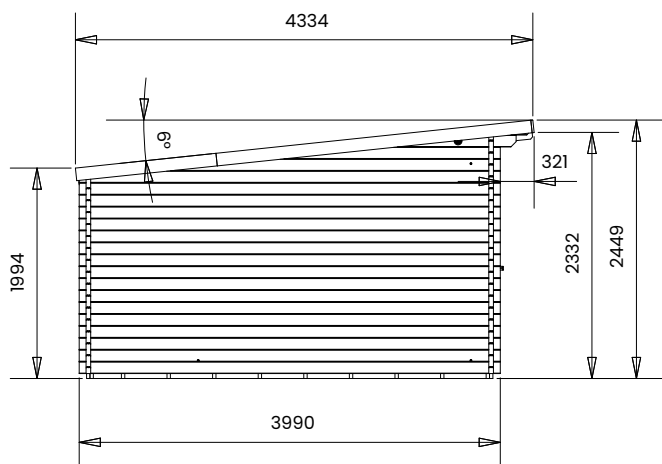

# EvilAmy Multi Room Log Cabin

Section View A - A

## Specification

- Overall External Dimensions: 7.41m x 4.33m (24' 3" x 14' 2")
- External Width: 7.38m (24' 2")
- External Depth: 3.99m (13' 1")
- Main Room Internal Width: 5.67m (18' 7")
- Main Room Internal Depth: 3.77m (12' 4")
- Main Room Internal Area (m<sup>2</sup>): 21.38
- Store Room Internal Width: 1.45m (4' 9")
- Store Room Internal Depth: 3.77m (12' 4")
- Store Room Internal Area (m<sup>2</sup>): 5.47
- Ridge Height: 2.44m (8' 0")
- Internal Eaves Height Front (to under the roof boards): 2.30m (7' 6")
- Internal Eaves Height Front (to under the roof purlins): 2.16m (7' 1")
- Internal Eaves Height Back (to under the roof boards): 1.90m (6' 2")
- Internal Eaves Height Back (to under the roof purlins): 1.76m (5' 9")
- Roof Overhang: 0.32m (1' 0")
- Included as Standard: Plastic Vents, Adjustable Storm Braces, Assembly Instructions and Fixings.
- Approx. DIY Assembly Time: 2 Days. This time is an approximation, based on two people building the basic product with no added extras. Assembly time may vary with additional items such as roof shingles, or external circumstances like the weather