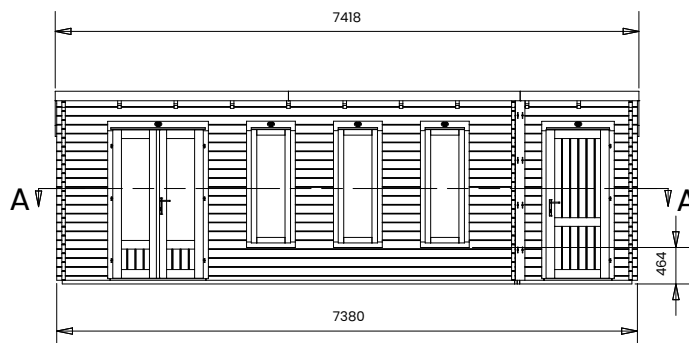

# EvilAmy Multi Room Log Cabin

Section View A - A

## Specification

- Overall External Dimensions: 7.41m x 4.33m (24' 3" x 14' 2")
- External Width: 7.38m (24' 2")
- External Depth: 3.99m (13' 1")
- Main Room Internal Width: 5.67m (18' 7")
- Main Room Internal Depth: 3.77m (12' 4")
- Main Room Internal Area (m<sup>2</sup>): 21.38
- Store Room Internal Width: 1.45m (4' 9")
- Store Room Internal Depth: 3.77m (12' 4")
- Store Room Internal Area (m<sup>2</sup>): 5.47
- Ridge Height: 2.44m (8' 0")
- Internal Eaves Height Front (to under the roof boards): 2.30m (7' 6")
- Internal Eaves Height Front (to under the roof purlins): 2.16m (7' 1")
- Internal Eaves Height Back (to under the roof boards): 1.90m (6' 2")
- Internal Eaves Height Back (to under the roof purlins): 1.76m (5' 9")
- Roof Overhang: 0.32m (1' 0")
- Included as Standard: Plastic Vents, Adjustable Storm Braces, Assembly Instructions and Fixings.
- Approx. DIY Assembly Time: 2 Days. This time is an approximation, based on two people building the basic product with no added extras. Assembly time may vary with additional items such as roof shingles, or external circumstances like the weather