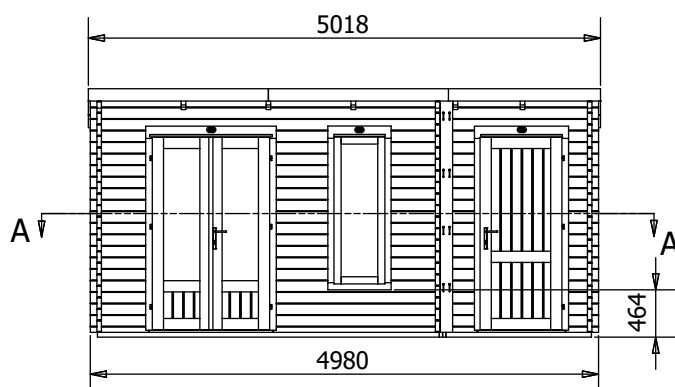

EvilAmy Log Cabin

W5.0m x D3.5m

Specification

- Overall External Dimensions: 5.02m x 3.85m (16' 5.75" x 12' 7.5")
- External Width: 4.98m (16' 4")
- External Depth: 3.49m (11' 5.5")
- Main Room Internal Width: 3.27m (10' 8.75")
- Side Room Internal Width: 1.45m (4' 9")
- Internal Depth: 3.27m (10' 8.75")
- Main Room Internal Area (m²): 10.69m²
- Store Room Internal Area (m²): 4.74m²
- Ridge Height: 2.46m (8' 0.75")
- Internal Eaves Height Front: 2.32m (7' 7.25")
- Internal Eaves Height Back: 2.07m (6' 9.5")
- Roof & Floor Thickness: 19mm
- Floor Bearers: Pressure Treated

- Door Height (Walkthrough Height): 1.82m (5' 11")
 - Door Width (Walkthrough Width): 1.11m (3' 7")
 - Door Locking System: Industry Leading 4 Point Lock - 2 Cams, Latch & Hook Bolt
 - Window Locking System: Multi Point with Mushroom Headed Espagnolettes
 - Window Opening Size: 0.43m x 1.37m (1' 5" x 4' 5")
 - Glazing Options: 24mm Double Glazing as Standard!
 - Ventilation: 2 Plastic Vents Included
 - Approx. Assembly Time: 2 Days*
- *This is an approximate time only, based on 2 people. Assembly time may vary depending on season/weather conditions, foundation type, ability of those constructing, etc