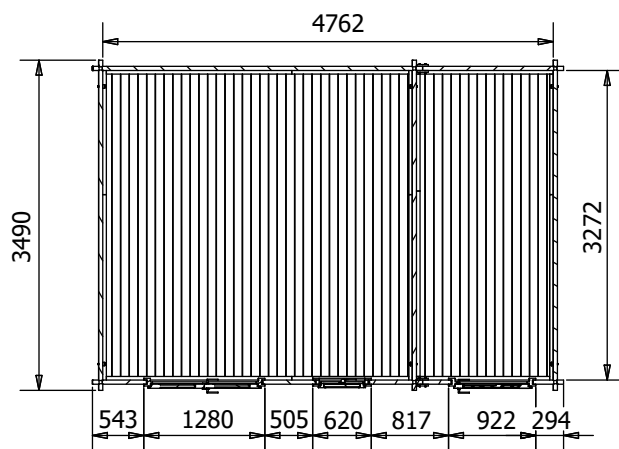

EvilAmy Log Cabin

W5.0m x D3.5m

Specification

- Overall External Dimensions: 5.02m x 3.85m (16' 5.75" x 12' 7.5")
- External Width: 4.98m (16' 4")
- External Depth: 3.49m (11' 5.5")
- Main Room Internal Width: 3.27m (10' 8.75")
- Side Room Internal Width: 1.45m (4' 9")
- Internal Depth: 3.27m (10' 8.75")
- Main Room Internal Area (m²): 10.69m²
- Store Room Internal Area (m²): 4.74m²
- Ridge Height: 2.46m (8' 0.75")
- Internal Eaves Height Front: 2.32m (7' 7.25")
- Internal Eaves Height Back: 2.07m (6' 9.5")
- Roof & Floor Thickness: 19mm
- Floor Bearers: Pressure Treated

- Door Height (Walkthrough Height): 1.82m (5' 11")
 - Door Width (Walkthrough Width): 1.11m (3' 7")
 - Door Locking System: Industry Leading 4 Point Lock - 2 Cams, Latch & Hook Bolt
 - Window Locking System: Multi Point with Mushroom Headed Espagnolettes
 - Window Opening Size: 0.43m x 1.37m (1' 5" x 4' 5")
 - Glazing Options: 24mm Double Glazing as Standard!
 - Ventilation: 2 Plastic Vents Included
 - Approx. Assembly Time: 2 Days*
- *This is an approximate time only, based on 2 people. Assembly time may vary depending on season/weather conditions, foundation type, ability of those constructing, etc