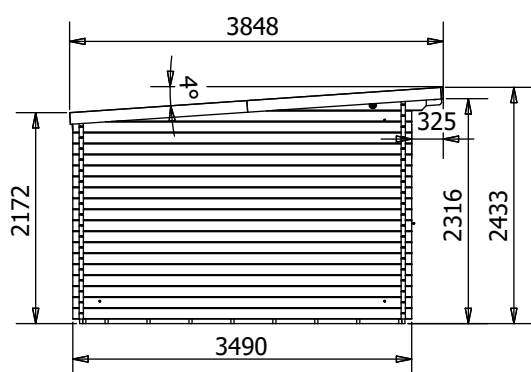

EvilAmy Log Cabin

W5.0m x D3.5m

Specification

- Overall External Dimensions: 5.02m x 3.85m (16' 5.75" x 12' 7.5")
- External Width: 4.98m (16' 4")
- External Depth: 3.49m (11' 5.5")
- Main Room Internal Width: 3.27m (10' 8.75")
- Side Room Internal Width: 1.45m (4' 9")
- Internal Depth: 3.27m (10' 8.75")
- Main Room Internal Area (m²): 10.69m²
- Store Room Internal Area (m²): 4.74m²
- Ridge Height: 2.46m (8' 0.75")
- Internal Eaves Height Front: 2.32m (7' 7.25")
- Internal Eaves Height Back: 2.07m (6' 9.5")
- Roof & Floor Thickness: 19mm
- Floor Bearers: Pressure Treated

- Door Height (Walkthrough Height): 1.82m (5' 11")
 - Door Width (Walkthrough Width): 1.11m (3' 7")
 - Door Locking System: Industry Leading 4 Point Lock - 2 Cams, Latch & Hook Bolt
 - Window Locking System: Multi Point with Mushroom Headed Espagnolettes
 - Window Opening Size: 0.43m x 1.37m (1' 5" x 4' 5")
 - Glazing Options: 24mm Double Glazing as Standard!
 - Ventilation: 2 Plastic Vents Included
 - Approx. Assembly Time: 2 Days*
- *This is an approximate time only, based on 2 people. Assembly time may vary depending on season/weather conditions, foundation type, ability of those constructing, etc