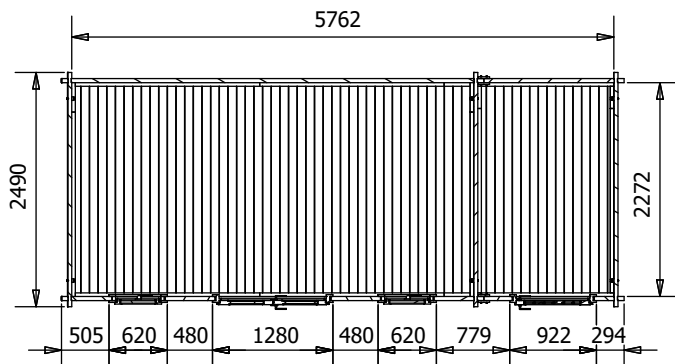

EvilAmy Log Cabin

Specification

- Overall External Dimensions: 6.02m x 2.85m (19' 9" x 9' 4")
 - External Width: 5.98m (19' 7")
 - External Depth: 2.49m (8' 2")
 - Main Room Internal Width: 4.27m (14' 0")
 - Main Room Internal Depth: 2.27m (7' 5")
 - Main Room Internal Area (m²): 9.69
 - Store Room Internal Width: 1.45m (4' 9")
 - Store Room Internal Depth: 2.27m (7' 5")
 - Store Room Internal Area (m²): 3.29
 - Ridge Height: 2.46m (8' 0")
 - Roof Overhang: 0.32m (1' 0")
 - Wall U-Value (W/m²K): 1.93 W/m²K
 - Walls: 100% Slow-Grown Spruce
 - Door Height (Walkthrough Height): 1.82m (5' 11")
 - Door Width (Walkthrough Width): 1.11m (3' 7")
 - Door Locking System: Industry Leading 6 Point Lock – 2 Cams, Latch & Hook Bolt, 2 Shootbolts
 - Window Locking System: Multi Point with Mushroom Headed Espagnolettes
 - Window Opening Size: 0.43m x 1.37m (1' 5" x 4' 5")
 - Glazing Options: 24mm Double Glazing as Standard!
 - Ventilation: 2 Plastic Vents Included
 - Approx. Assembly Time: 2 Days *
- *This is an approximate time only, based on 2 people. Assembly time may vary depending on season/weather conditions, foundation type, ability of those constructing, etc