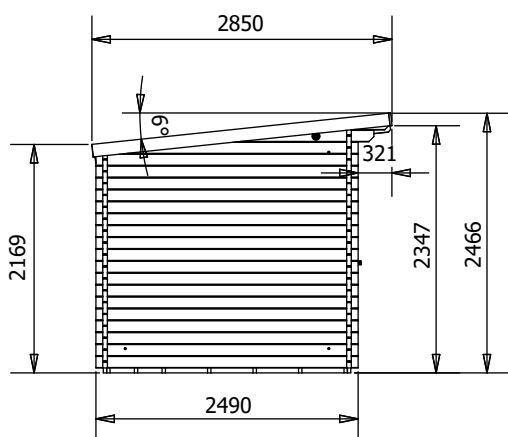

EvilAmy Log Cabin

Specification

- Overall External Dimensions: 6.02m x 2.85m (19' 9" x 9' 4")
 - External Width: 5.98m (19' 7")
 - External Depth: 2.49m (8' 2")
 - Main Room Internal Width: 4.27m (14' 0")
 - Main Room Internal Depth: 2.27m (7' 5")
 - Main Room Internal Area (m²): 9.69
 - Store Room Internal Width: 1.45m (4' 9")
 - Store Room Internal Depth: 2.27m (7' 5")
 - Store Room Internal Area (m²): 3.29
 - Ridge Height: 2.46m (8' 0")
 - Roof Overhang: 0.32m (1' 0")
 - Wall U-Value (W/m²K): 1.93 W/m²K
 - Walls: 100% Slow-Grown Spruce
 - Door Height (Walkthrough Height): 1.82m (5' 11")
 - Door Width (Walkthrough Width): 1.11m (3' 7")
 - Door Locking System: Industry Leading 6 Point Lock – 2 Cams, Latch & Hook Bolt, 2 Shootbolts
 - Window Locking System: Multi Point with Mushroom Headed Espagnolettes
 - Window Opening Size: 0.43m x 1.37m (1' 5" x 4' 5")
 - Glazing Options: 24mm Double Glazing as Standard!
 - Ventilation: 2 Plastic Vents Included
 - Approx. Assembly Time: 2 Days *
- *This is an approximate time only, based on 2 people. Assembly time may vary depending on season/weather conditions, foundation type, ability of those constructing, etc