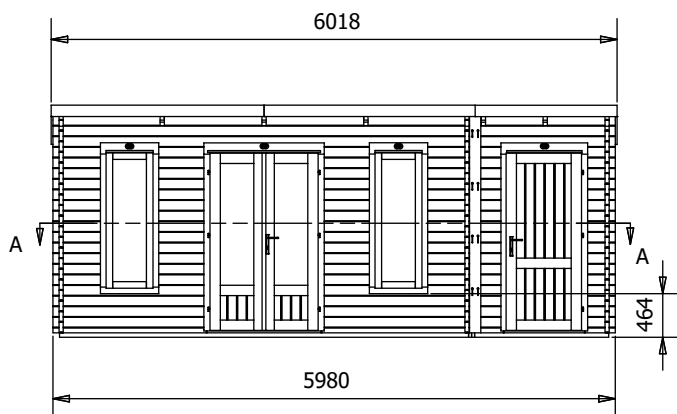

EvilAmy Log Cabin

Specification

- Overall External Dimensions: 6.02m x 2.85m (19' 9" x 9' 4")
 - External Width: 5.98m (19' 7")
 - External Depth: 2.49m (8' 2")
 - Main Room Internal Width: 4.27m (14' 0")
 - Main Room Internal Depth: 2.27m (7' 5")
 - Main Room Internal Area (m²): 9.69
 - Store Room Internal Width: 1.45m (4' 9")
 - Store Room Internal Depth: 2.27m (7' 5")
 - Store Room Internal Area (m²): 3.29
 - Ridge Height: 2.46m (8' 0")
 - Roof Overhang: 0.32m (1' 0")
 - Wall U-Value (W/m²K): 1.93 W/m²K
 - Walls: 100% Slow-Grown Spruce
 - Door Height (Walkthrough Height): 1.82m (5' 11")
 - Door Width (Walkthrough Width): 1.11m (3' 7")
 - Door Locking System: Industry Leading 6 Point Lock – 2 Cams, Latch & Hook Bolt, 2 Shootbolts
 - Window Locking System: Multi Point with Mushroom Headed Espagnolettes
 - Window Opening Size: 0.43m x 1.37m (1' 5" x 4' 5")
 - Glazing Options: 24mm Double Glazing as Standard!
 - Ventilation: 2 Plastic Vents Included
 - Approx. Assembly Time: 2 Days *
- *This is an approximate time only, based on 2 people. Assembly time may vary depending on season/weather conditions, foundation type, ability of those constructing, etc