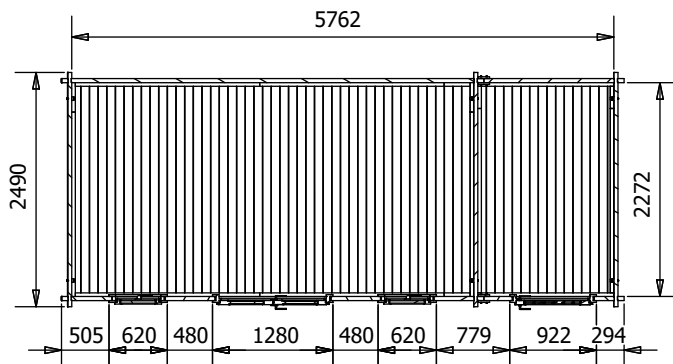

## W6.0m x D2.5m

## Specification

- Overall External Dimensions: 6.02m x 2.85m (19' 9" x 9' 4.25")
- External Width: 5.98(19' 7.5")
- External Depth: 2.49m (8' 2")
- Main Room Internal Width: 4.27m (14' 0")
- Side Room Internal Width: 1.45m (4' 9")
- Internal Depth: 2.27m (7' 5.25")
- Main Room Internal Area (m<sup>2</sup>): 9.69m<sup>2</sup>
- Store Room Internal Area (m<sup>2</sup>): 3.29m<sup>2</sup>
- Ridge Height: 2.46m (8' 0.75")
- Internal Eaves Height Front: 2.31m (7' 7")
- Internal Eaves Height Back: 2.07m (6' 9.5")
- Roof & Floor Thickness: 19mm
- Floor Bearers: Pressure Treated

- Door Height (Walkthrough Height): 1.82m (5' 11")
- Door Width (Walkthrough Width): 1.11m (3' 7")
- Door Locking System: Industry Leading 4 Point Lock - 2 Cams, Latch & Hook Bolt
- Window Locking System: Multi Point with Mushroom Headed Espagnolettes
- Window Opening Size: 0.43m x 1.37m (1' 5" x 4' 5")
- Glazing Options: 24mm Double Glazing as Standard!
- Ventilation: 2 Plastic Vents Included
- Approx. Assembly Time: 2 Days\*