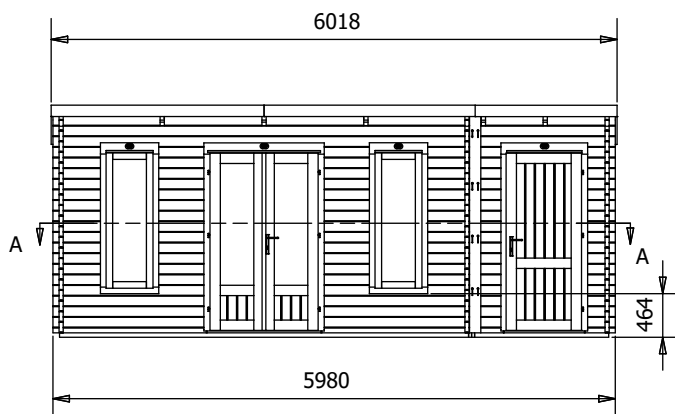

# EvilAmy Log Cabin

## W6.0m x D2.5m

## Specification

- Overall External Dimensions: 6.02m x 2.85m (19' 9" x 9' 4.25")
- External Width: 5.98(19' 7.5")
- External Depth: 2.49m (8' 2")
- Main Room Internal Width: 4.27m (14' 0")
- Side Room Internal Width: 1.45m (4' 9")
- Internal Depth: 2.27m (7' 5.25")
- Main Room Internal Area (m<sup>2</sup>): 9.69m<sup>2</sup>
- Store Room Internal Area (m<sup>2</sup>): 3.29m<sup>2</sup>
- Ridge Height: 2.46m (8' 0.75")
- Internal Eaves Height Front: 2.31m (7' 7")
- Internal Eaves Height Back: 2.07m (6' 9.5")
- Roof & Floor Thickness: 19mm
- Floor Bearers: Pressure Treated

- Door Height (Walkthrough Height): 1.82m (5' 11")
- Door Width (Walkthrough Width): 1.11m (3' 7")
- Door Locking System: Industry Leading 4 Point Lock - 2 Cams, Latch & Hook Bolt
- Window Locking System: Multi Point with Mushroom Headed Espagnolettes
- Window Opening Size: 0.43m x 1.37m (1' 5" x 4' 5")
- Glazing Options: 24mm Double Glazing as Standard!
- Ventilation: 2 Plastic Vents Included
- Approx. Assembly Time: 2 Days\*