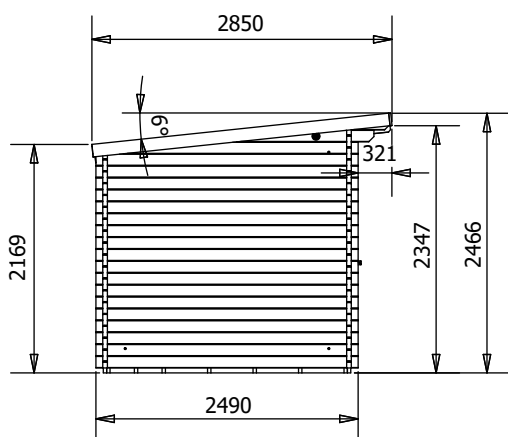

## W6.0m x D2.5m

## Specification

- Overall External Dimensions: 6.02m x 2.85m (19' 9" x 9' 4.25")
- External Width: 5.98(19' 7.5")
- External Depth: 2.49m (8' 2")
- Main Room Internal Width: 4.27m (14' 0")
- Side Room Internal Width: 1.45m (4' 9")
- Internal Depth: 2.27m (7' 5.25")
- Main Room Internal Area (m<sup>2</sup>): 9.69m<sup>2</sup>
- Store Room Internal Area (m<sup>2</sup>): 3.29m<sup>2</sup>
- Ridge Height: 2.46m (8' 0.75")
- Internal Eaves Height Front: 2.31m (7' 7")
- Internal Eaves Height Back: 2.07m (6' 9.5")
- Roof & Floor Thickness: 19mm
- Floor Bearers: Pressure Treated

- Door Height (Walkthrough Height): 1.82m (5' 11")
- Door Width (Walkthrough Width): 1.11m (3' 7")
- Door Locking System: Industry Leading 4 Point Lock - 2 Cams, Latch & Hook Bolt
- Window Locking System: Multi Point with Mushroom Headed Espagnolettes
- Window Opening Size: 0.43m x 1.37m (1' 5" x 4' 5")
- Glazing Options: 24mm Double Glazing as Standard!
- Ventilation: 2 Plastic Vents Included
- Approx. Assembly Time: 2 Days\*