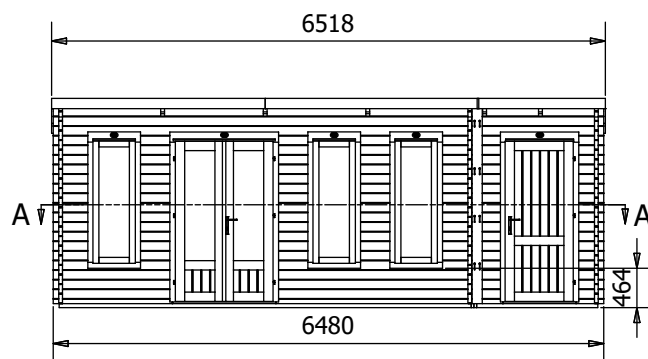

EvilAmy Log Cabin

Specification

- Overall External Dimensions: 6.52m x 3.35m (21' 4" x 10' 11")
- External Width: 6.48(21' 3")
- External Depth: 2.99m (9' 9")
- Main Room Internal Width: 4.77m (15' 7")
- Side Room Internal Width: 1.45m (4' 9")
- Internal Depth: 2.77m (9' 1")
- Main Room Internal Area (m²): 13.22m²
- Store Room Internal Area (m²): 4.02m²
- Ridge Height: 2.46m (8' 0.75")
- Internal Eaves Height Front: 2.32m (7' 7")
- Internal Eaves Height Back: 2.07m (6' 9")
- Roof & Floor Thickness: 19mm
- Floor Bearers: Pressure Treated

- Door Height (Walkthrough Height): 1.82m (5' 11")
 - Door Width (Walkthrough Width): 1.11m (3' 7")
 - Door Locking System: Industry Leading 6 Point Lock – 2 Cams, Latch & Hook Bolt, 2 Shootbolts
 - Window Locking System: Multi Point with Mushroom Headed Espagnolettes
 - Window Opening Size: 0.43m x 1.37m (1' 5" x 4' 5")
 - Glazing Options: 24mm Double Glazing as Standard!
 - Ventilation: 2 Plastic Vents Included
 - Approx. Assembly Time: 2 Days*
- *This is an approximate time only, based on 2 people. Assembly time may vary depending on season/weather conditions, foundation type, ability of those constructing, etc