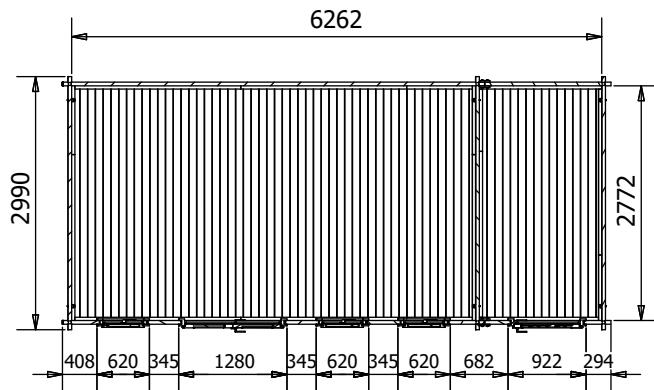

EvilAmy Log Cabin

Specification

- Overall External Dimensions: 6.52m x 3.35m (21' 4" x 10' 11")
- External Width: 6.48(21' 3")
- External Depth: 2.99m (9' 9")
- Main Room Internal Width: 4.77m (15' 7")
- Side Room Internal Width: 1.45m (4' 9")
- Internal Depth: 2.77m (9' 1")
- Main Room Internal Area (m²): 13.22m²
- Store Room Internal Area (m²): 4.02m²
- Ridge Height: 2.46m (8' 0.75")
- Internal Eaves Height Front: 2.32m (7' 7")
- Internal Eaves Height Back: 2.07m (6' 9")
- Roof & Floor Thickness: 19mm
- Floor Bearers: Pressure Treated

- Door Height (Walkthrough Height): 1.82m (5' 11")
 - Door Width (Walkthrough Width): 1.11m (3' 7")
 - Door Locking System: Industry Leading 6 Point Lock – 2 Cams, Latch & Hook Bolt, 2 Shootbolts
 - Window Locking System: Multi Point with Mushroom Headed Espagnolettes
 - Window Opening Size: 0.43m x 1.37m (1' 5" x 4' 5")
 - Glazing Options: 24mm Double Glazing as Standard!
 - Ventilation: 2 Plastic Vents Included
 - Approx. Assembly Time: 2 Days*
- *This is an approximate time only, based on 2 people. Assembly time may vary depending on season/weather conditions, foundation type, ability of those constructing, etc