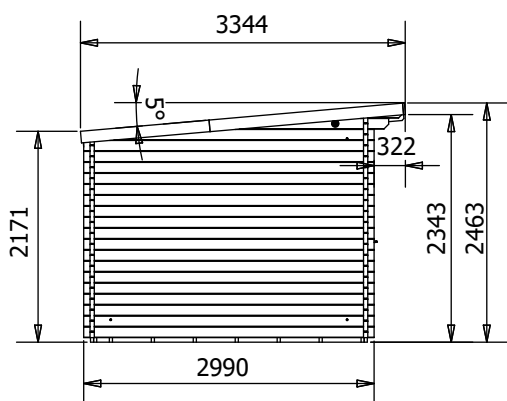

EvilAmy Log Cabin

Specification

- Overall External Dimensions: 6.52m x 3.35m (21' 4" x 10' 11")
- External Width: 6.48(21' 3")
- External Depth: 2.99m (9' 9")
- Main Room Internal Width: 4.77m (15' 7")
- Side Room Internal Width: 1.45m (4' 9")
- Internal Depth: 2.77m (9' 1")
- Main Room Internal Area (m²): 13.22m²
- Store Room Internal Area (m²): 4.02m²
- Ridge Height: 2.46m (8' 0.75")
- Internal Eaves Height Front: 2.32m (7' 7")
- Internal Eaves Height Back: 2.07m (6' 9")
- Roof & Floor Thickness: 19mm
- Floor Bearers: Pressure Treated

- Door Height (Walkthrough Height): 1.82m (5' 11")
 - Door Width (Walkthrough Width): 1.11m (3' 7")
 - Door Locking System: Industry Leading 6 Point Lock – 2 Cams, Latch & Hook Bolt, 2 Shootbolts
 - Window Locking System: Multi Point with Mushroom Headed Espagnolettes
 - Window Opening Size: 0.43m x 1.37m (1' 5" x 4' 5")
 - Glazing Options: 24mm Double Glazing as Standard!
 - Ventilation: 2 Plastic Vents Included
 - Approx. Assembly Time: 2 Days*
- *This is an approximate time only, based on 2 people. Assembly time may vary depending on season/weather conditions, foundation type, ability of those constructing, etc