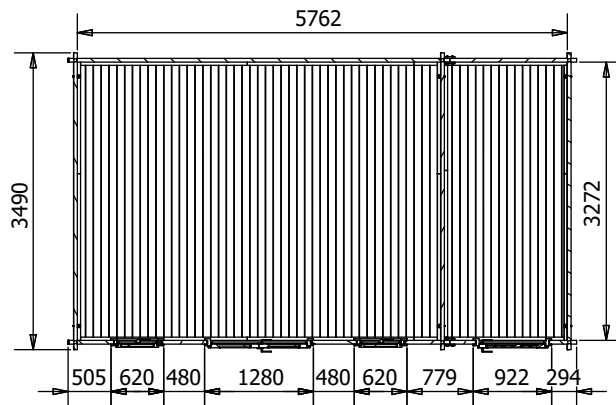

EvilAmy Log Cabin

Specification

- Overall External Dimensions: 6.02m x 3.85m (19' 9" x 12' 7")
- External Width: 5.98m (19' 7")
- External Depth: 3.49m (11' 5")
- Main Room Internal Width: 4.27m (14' 0")
- Side Room Internal Width: 1.45m (4' 9")
- Internal Depth: 3.27m (10' 8")
- Main Room Internal Area (m²): 13.97m²
- Store Room Internal Area (m²): 4.74m²
- Ridge Height: 2.46m (8' 0")
- Internal Eaves Height Front: 2.32m (7' 7")
- Internal Eaves Height Back: 2.07m (6' 9")
- Roof & Floor Thickness: 19mm
- Floor Bearers: Pressure Treated

- Door Height (Walkthrough Height): 1.82m (5' 11")
 - Door Width (Walkthrough Width): 1.11m (3' 7")
 - Door Locking System: Industry Leading 6 Point Lock – 2 Cams, Latch & Hook Bolt, 2 Shootbolts
 - Window Locking System: Multi Point with Mushroom Headed Espagnolettes
 - Window Opening Size: 0.43m x 1.37m (1' 5" x 4' 5")
 - Glazing Options: 24mm Double Glazing as Standard!
 - Ventilation: 2 Plastic Vents Included
 - Approx. Assembly Time: 2 Days*
- *This is an approximate time only, based on 2 people. Assembly time may vary depending on season/weather conditions, foundation type, ability of those constructing, etc