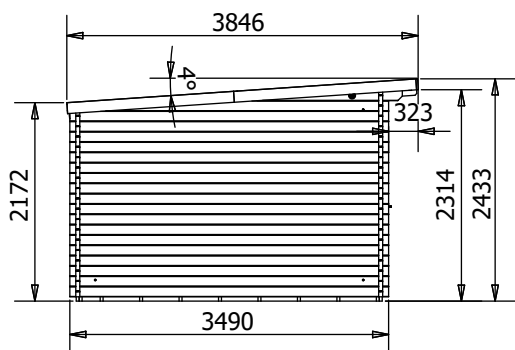

EvilAmy Log Cabin

Specification

- Overall External Dimensions: 6.02m x 3.85m (19' 9" x 12' 7")
- External Width: 5.98m (19' 7")
- External Depth: 3.49m (11' 5")
- Main Room Internal Width: 4.27m (14' 0")
- Side Room Internal Width: 1.45m (4' 9")
- Internal Depth: 3.27m (10' 8")
- Main Room Internal Area (m²): 13.97m²
- Store Room Internal Area (m²): 4.74m²
- Ridge Height: 2.46m (8' 0")
- Internal Eaves Height Front: 2.32m (7' 7")
- Internal Eaves Height Back: 2.07m (6' 9")
- Roof & Floor Thickness: 19mm
- Floor Bearers: Pressure Treated

- Door Height (Walkthrough Height): 1.82m (5' 11")
 - Door Width (Walkthrough Width): 1.11m (3' 7")
 - Door Locking System: Industry Leading 6 Point Lock – 2 Cams, Latch & Hook Bolt, 2 Shootbolts
 - Window Locking System: Multi Point with Mushroom Headed Espagnolettes
 - Window Opening Size: 0.43m x 1.37m (1' 5" x 4' 5")
 - Glazing Options: 24mm Double Glazing as Standard!
 - Ventilation: 2 Plastic Vents Included
 - Approx. Assembly Time: 2 Days*
- *This is an approximate time only, based on 2 people. Assembly time may vary depending on season/weather conditions, foundation type, ability of those constructing, etc