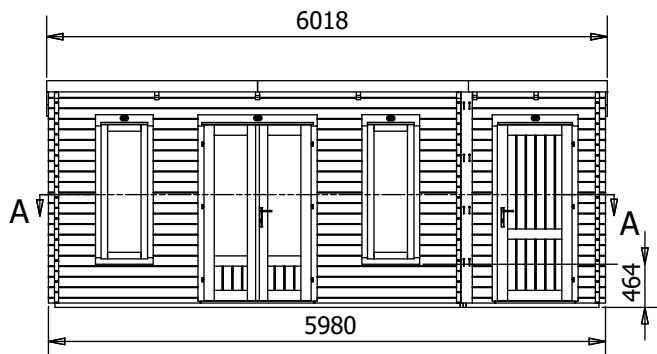

EvilAmy Log Cabin

Specification

- Overall External Dimensions: 6.02m x 3.85m (19' 9" x 12' 7")
- External Width: 5.98m (19' 7")
- External Depth: 3.49m (11' 5")
- Main Room Internal Width: 4.27m (14' 0")
- Side Room Internal Width: 1.45m (4' 9")
- Internal Depth: 3.27m (10' 8")
- Main Room Internal Area (m²): 13.97m²
- Store Room Internal Area (m²): 4.74m²
- Ridge Height: 2.46m (8' 0")
- Internal Eaves Height Front: 2.32m (7' 7")
- Internal Eaves Height Back: 2.07m (6' 9")
- Roof & Floor Thickness: 19mm
- Floor Bearers: Pressure Treated

- Door Height (Walkthrough Height): 1.82m (5' 11")
 - Door Width (Walkthrough Width): 1.11m (3' 7")
 - Door Locking System: Industry Leading 6 Point Lock – 2 Cams, Latch & Hook Bolt, 2 Shootbolts
 - Window Locking System: Multi Point with Mushroom Headed Espagnolettes
 - Window Opening Size: 0.43m x 1.37m (1' 5" x 4' 5")
 - Glazing Options: 24mm Double Glazing as Standard!
 - Ventilation: 2 Plastic Vents Included
 - Approx. Assembly Time: 2 Days*
- *This is an approximate time only, based on 2 people. Assembly time may vary depending on season/weather conditions, foundation type, ability of those constructing, etc