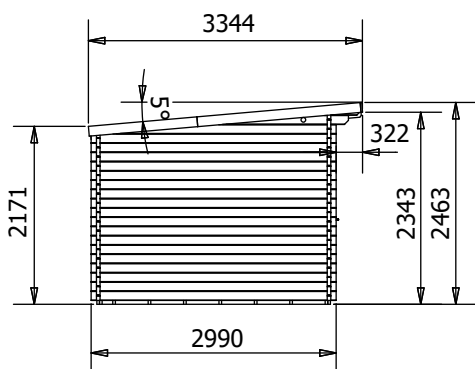

EvilAmy Log Cabin

Specification

- Overall External Dimensions: 7.51m x 3.35m (24' 7" x 10' 11")
 - External Width: 7.47m (24' 6")
 - External Depth: 2.99m (9' 9")
 - Main Room Internal Width: 5.76m (18' 10")
 - Main Room Internal Depth: 2.77m (9' 1")
 - Main Room Internal Area (m²): 15.96
 - Store Room Internal Width: 1.45m (4' 9")
 - Store Room Internal Depth: 2.77m (9' 1")
 - Store Room Internal Area (m²): 4.02
 - Ridge Height: 2.46m (8' 0")
 - Roof Overhang: 0.32m (1' 0")
 - Roof Covering Options: None or Felt
 - Roof Thickness: 19mm Tongue & Groove
 - Roof & Floor Thickness: 19mm
 - Floor Bearers: Pressure Treated
 - Door Height (Walkthrough Height): 1.82m (5' 11")
 - Door Width (Walkthrough Width): 1.11m (3' 7")
 - Door Locking System: Industry Leading 6 Point Lock - 2 Cams, Latch & Hook Bolt, 2 Shootbolts
 - Window Locking System: Multi Point with Mushroom Headed Espagnolettes
 - Window Opening Size: 0.43m x 1.37m (1' 5" x 4' 5")
 - Glazing Options: 24mm Double Glazing as Standard!
 - Ventilation: 2 Plastic Vents Included
 - Approx. Assembly Time: 2 Days*
- *This is an approximate time only, based on 2 people. Assembly time may vary depending on season/weather conditions, foundation type, ability of those constructing, etc