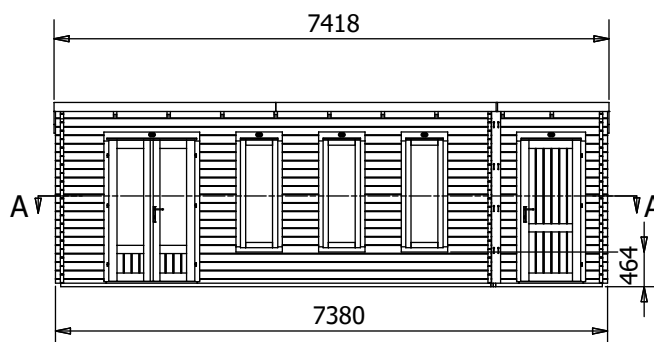

EvilAmy Log Cabin

Specification

- Overall External Dimensions: 7.51m x 3.35m (24' 7" x 10' 11")
 - External Width: 7.47m (24' 6")
 - External Depth: 2.99m (9' 9")
 - Main Room Internal Width: 5.76m (18' 10")
 - Main Room Internal Depth: 2.77m (9' 1")
 - Main Room Internal Area (m²): 15.96
 - Store Room Internal Width: 1.45m (4' 9")
 - Store Room Internal Depth: 2.77m (9' 1")
 - Store Room Internal Area (m²): 4.02
 - Ridge Height: 2.46m (8' 0")
 - Roof Overhang: 0.32m (1' 0")
 - Roof Covering Options: None or Felt
 - Roof Thickness: 19mm Tongue & Groove
 - Roof & Floor Thickness: 19mm
 - Floor Bearers: Pressure Treated
 - Door Height (Walkthrough Height): 1.82m (5' 11")
 - Door Width (Walkthrough Width): 1.11m (3' 7")
 - Door Locking System: Industry Leading 6 Point Lock - 2 Cams, Latch & Hook Bolt, 2 Shootbolts
 - Window Locking System: Multi Point with Mushroom Headed Espagnolettes
 - Window Opening Size: 0.43m x 1.37m (1' 5" x 4' 5")
 - Glazing Options: 24mm Double Glazing as Standard!
 - Ventilation: 2 Plastic Vents Included
 - Approx. Assembly Time: 2 Days*
- *This is an approximate time only, based on 2 people. Assembly time may vary depending on season/weather conditions, foundation type, ability of those constructing, etc