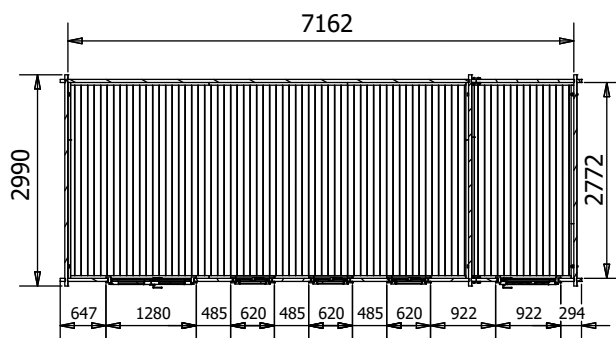

EvilAmy Log Cabin

Specification

- Overall External Dimensions: 7.51m x 3.35m (24' 7" x 10' 11")
 - External Width: 7.47m (24' 6")
 - External Depth: 2.99m (9' 9")
 - Main Room Internal Width: 5.76m (18' 10")
 - Main Room Internal Depth: 2.77m (9' 1")
 - Main Room Internal Area (m²): 15.96
 - Store Room Internal Width: 1.45m (4' 9")
 - Store Room Internal Depth: 2.77m (9' 1")
 - Store Room Internal Area (m²): 4.02
 - Ridge Height: 2.46m (8' 0")
 - Roof Overhang: 0.32m (1' 0")
 - Roof Covering Options: None or Felt
 - Roof Thickness: 19mm Tongue & Groove
 - Roof & Floor Thickness: 19mm
 - Floor Bearers: Pressure Treated
 - Door Height (Walkthrough Height): 1.82m (5' 11")
 - Door Width (Walkthrough Width): 1.11m (3' 7")
 - Door Locking System: Industry Leading 6 Point Lock - 2 Cams, Latch & Hook Bolt, 2 Shootbolts
 - Window Locking System: Multi Point with Mushroom Headed Espagnolettes
 - Window Opening Size: 0.43m x 1.37m (1' 5" x 4' 5")
 - Glazing Options: 24mm Double Glazing as Standard!
 - Ventilation: 2 Plastic Vents Included
 - Approx. Assembly Time: 2 Days*
- *This is an approximate time only, based on 2 people. Assembly time may vary depending on season/weather conditions, foundation type, ability of those constructing, etc