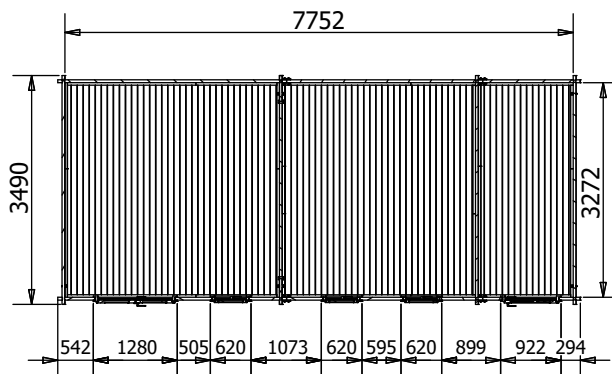

EvilAmy Log Cabin

Specification

- Overall External Dimensions: 8.01m x 3.85m (26' 3" x 12' 7")
- External Width: 7.97m (26' 1")
- External Depth: 3.49m (11' 5")
- Main Room Internal Width: 6.26m (20' 6")
- Side Room Internal Width: 1.45m (4' 9")
- Internal Depth: 3.27m (10' 8")
- Main Room Internal Area (m²): 20.48m²
- Store Room Internal Area (m²): 4.74m²
- Ridge Height: 2.46m (8' 0")
- Internal Eaves Height Front: 2.32m (7' 7")
- Internal Eaves Height Back: 2.07m (6' 9")
- Roof & Floor Thickness: 19mm
- Floor Bearers: Pressure Treated

- Door Height (Walkthrough Height): 1.82m (5' 11")
 - Door Width (Walkthrough Width): 1.11m (3' 7")
 - Door Locking System: Industry Leading 6 Point Lock – 2 Cams, Latch & Hook Bolt, 2 Shootbolts
 - Window Locking System: Multi Point with Mushroom Headed Espagnolettes
 - Window Opening Size: 0.43m x 1.37m (1' 5" x 4' 5")
 - Glazing Options: 24mm Double Glazing as Standard!
 - Ventilation: 2 Plastic Vents Included
 - Approx. Assembly Time: 2 Days*
- *This is an approximate time only, based on 2 people. Assembly time may vary depending on season/weather conditions, foundation type, ability of those constructing, etc