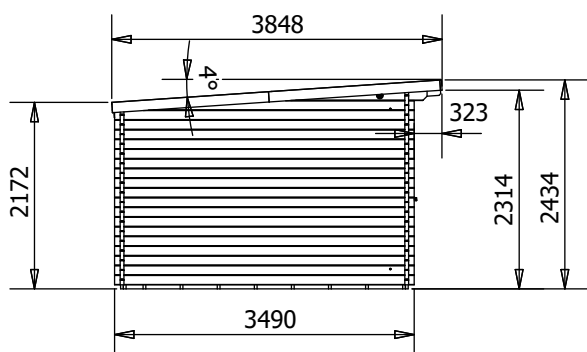

EvilAmy Log Cabin

Specification

- Overall External Dimensions: 8.01m x 3.85m (26' 3" x 12' 7")
- External Width: 7.97m (26' 1")
- External Depth: 3.49m (11' 5")
- Main Room Internal Width: 6.26m (20' 6")
- Side Room Internal Width: 1.45m (4' 9")
- Internal Depth: 3.27m (10' 8")
- Main Room Internal Area (m²): 20.48m²
- Store Room Internal Area (m²): 4.74m²
- Ridge Height: 2.46m (8' 0")
- Internal Eaves Height Front: 2.32m (7' 7")
- Internal Eaves Height Back: 2.07m (6' 9")
- Roof & Floor Thickness: 19mm
- Floor Bearers: Pressure Treated

- Door Height (Walkthrough Height): 1.82m (5' 11")
 - Door Width (Walkthrough Width): 1.11m (3' 7")
 - Door Locking System: Industry Leading 6 Point Lock – 2 Cams, Latch & Hook Bolt, 2 Shootbolts
 - Window Locking System: Multi Point with Mushroom Headed Espagnolettes
 - Window Opening Size: 0.43m x 1.37m (1' 5" x 4' 5")
 - Glazing Options: 24mm Double Glazing as Standard!
 - Ventilation: 2 Plastic Vents Included
 - Approx. Assembly Time: 2 Days*
- *This is an approximate time only, based on 2 people. Assembly time may vary depending on season/weather conditions, foundation type, ability of those constructing, etc