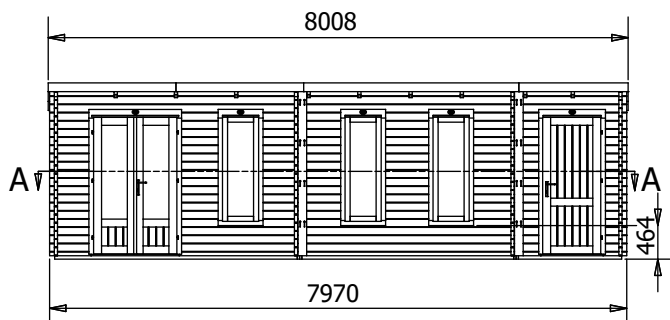

EvilAmy Log Cabin

Specification

- Overall External Dimensions: 8.01m x 3.85m (26' 3" x 12' 7")
- External Width: 7.97m (26' 1")
- External Depth: 3.49m (11' 5")
- Main Room Internal Width: 6.26m (20' 6")
- Side Room Internal Width: 1.45m (4' 9")
- Internal Depth: 3.27m (10' 8")
- Main Room Internal Area (m²): 20.48m²
- Store Room Internal Area (m²): 4.74m²
- Ridge Height: 2.46m (8' 0")
- Internal Eaves Height Front: 2.32m (7' 7")
- Internal Eaves Height Back: 2.07m (6' 9")
- Roof & Floor Thickness: 19mm
- Floor Bearers: Pressure Treated

- Door Height (Walkthrough Height): 1.82m (5' 11")
 - Door Width (Walkthrough Width): 1.11m (3' 7")
 - Door Locking System: Industry Leading 6 Point Lock – 2 Cams, Latch & Hook Bolt, 2 Shootbolts
 - Window Locking System: Multi Point with Mushroom Headed Espagnolettes
 - Window Opening Size: 0.43m x 1.37m (1' 5" x 4' 5")
 - Glazing Options: 24mm Double Glazing as Standard!
 - Ventilation: 2 Plastic Vents Included
 - Approx. Assembly Time: 2 Days*
- *This is an approximate time only, based on 2 people. Assembly time may vary depending on season/weather conditions, foundation type, ability of those constructing, etc