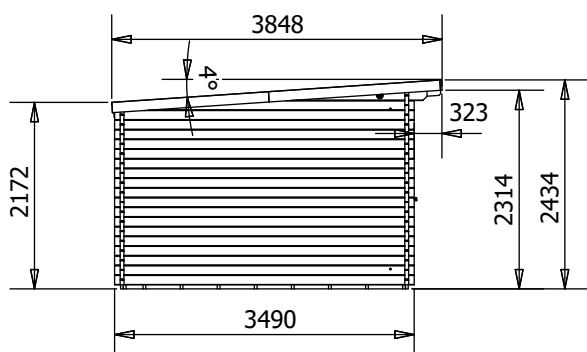

EvilAmy Log Cabin

W8.0m x D3.5m

Specification

- Overall External Dimensions: 8.01m x 3.85m (26' 3.25" x 12' 7.5")
- External Width: 7.97m (26' 1.75")
- External Depth: 3.49m (11' 5.5")
- Main Room Internal Width: 6.26m (20' 6.5")
- Side Room Internal Width: 1.45m (4' 9")
- Internal Depth: 3.27m (10' 8.75")
- Main Room Internal Area (m²): 20.48m²
- Store Room Internal Area (m²): 4.74m²
- Ridge Height: 2.46m (8' 0.75")
- Internal Eaves Height Front: 2.32m (7' 7.25")
- Internal Eaves Height Back: 2.07m (6' 9.5")
- Roof & Floor Thickness: 19mm
- Floor Bearers: Pressure Treated

- Door Height (Walkthrough Height): 1.82m (5' 11")
- Door Width (Walkthrough Width): 1.11m (3' 7")
- Door Locking System: Industry Leading 4 Point Lock - 2 Cams, Latch & Hook Bolt
- Window Locking System: Multi Point with Mushroom Headed Espagnolettes
- Window Opening Size: 0.43m x 1.37m (1' 5" x 4' 5")
- Glazing Options: 24mm Double Glazing as Standard!
- Ventilation: 2 Plastic Vents Included
- Approx. Assembly Time: 2 Days*