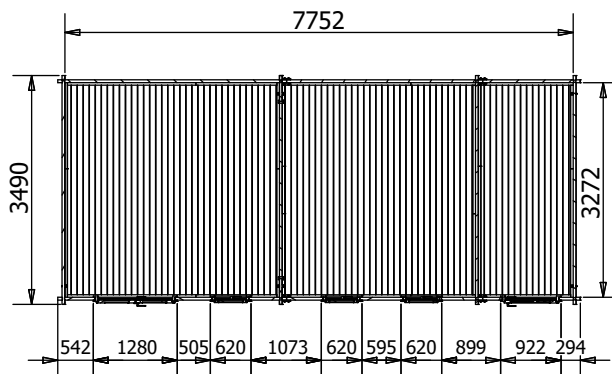

EvilAmy Log Cabin

W8.0m x D3.5m

Specification

- Overall External Dimensions: 8.01m x 3.85m (26' 3.25" x 12' 7.5")
- External Width: 7.97m (26' 1.75")
- External Depth: 3.49m (11' 5.5")
- Main Room Internal Width: 6.26m (20' 6.5")
- Side Room Internal Width: 1.45m (4' 9")
- Internal Depth: 3.27m (10' 8.75")
- Main Room Internal Area (m²): 20.48m²
- Store Room Internal Area (m²): 4.74m²
- Ridge Height: 2.46m (8' 0.75")
- Internal Eaves Height Front: 2.32m (7' 7.25")
- Internal Eaves Height Back: 2.07m (6' 9.5")
- Roof & Floor Thickness: 19mm
- Floor Bearers: Pressure Treated

- Door Height (Walkthrough Height): 1.82m (5' 11")
- Door Width (Walkthrough Width): 1.11m (3' 7")
- Door Locking System: Industry Leading 4 Point Lock - 2 Cams, Latch & Hook Bolt
- Window Locking System: Multi Point with Mushroom Headed Espagnolettes
- Window Opening Size: 0.43m x 1.37m (1' 5" x 4' 5")
- Glazing Options: 24mm Double Glazing as Standard!
- Ventilation: 2 Plastic Vents Included
- Approx. Assembly Time: 2 Days*