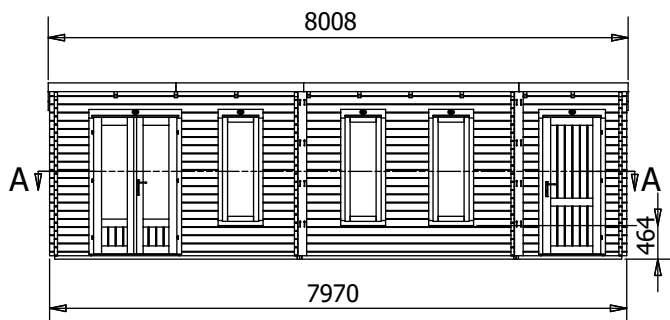

EvilAmy Log Cabin

W8.0m x D3.5m

Specification

- Overall External Dimensions: 8.01m x 3.85m (26' 3.25" x 12' 7.5")
- External Width: 7.97m (26' 1.75")
- External Depth: 3.49m (11' 5.5")
- Main Room Internal Width: 6.26m (20' 6.5")
- Side Room Internal Width: 1.45m (4' 9")
- Internal Depth: 3.27m (10' 8.75")
- Main Room Internal Area (m²): 20.48m²
- Store Room Internal Area (m²): 4.74m²
- Ridge Height: 2.46m (8' 0.75")
- Internal Eaves Height Front: 2.32m (7' 7.25")
- Internal Eaves Height Back: 2.07m (6' 9.5")
- Roof & Floor Thickness: 19mm
- Floor Bearers: Pressure Treated

- Door Height (Walkthrough Height): 1.82m (5' 11")
- Door Width (Walkthrough Width): 1.11m (3' 7")
- Door Locking System: Industry Leading 4 Point Lock - 2 Cams, Latch & Hook Bolt
- Window Locking System: Multi Point with Mushroom Headed Espagnolettes
- Window Opening Size: 0.43m x 1.37m (1' 5" x 4' 5")
- Glazing Options: 24mm Double Glazing as Standard!
- Ventilation: 2 Plastic Vents Included
- Approx. Assembly Time: 2 Days*