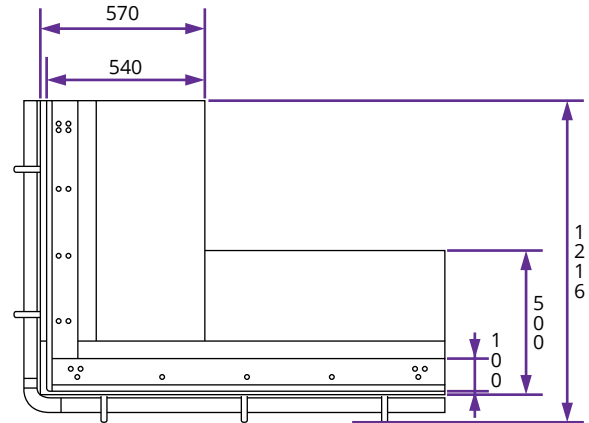

# Fattass Home Bar W1.6m x D1.22

## Specification

- **External Width:** 1.63m (5' 4")
- **External Depth:** 1.21m (3' 11")
- **Height:** 1.89m (6' 2")
- **Fridge Space Width:** 0.55m (1' 9")
- **Fridge Space Depth:** 0.54m (1' 9")
- **Height of Worktop / Fridge Space Height:** 0.86m (2' 9")
- **Height of Bartop:** 1.09m (3' 6")
- **Height of Top Shelf:** 1.80m (5' 10")
- **Height of Bottom Shelf:** 0.45m (1' 5")
- **Depth of Worktop:** 0.50m (1' 7")
- **Depth of Bartop:** 0.21m (0' 8")
- **Depth of Top Shelf:** 0.10m (0' 3")
- **Depth of Bottom Shelf:** 0.48m (1' 6")
- **Wall Thickness:** 18mm MDF
- **Bartop Thickness:** 18mm MDF
- **Worktop Thickness:** 18mm Spruce
- **Aluminium Footrail:** Included
- **Chalkboard Frame:** Included