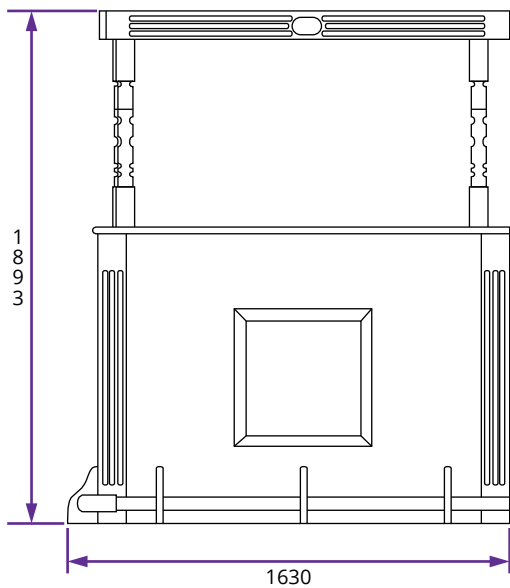

# Fattass Home Bar W1.6m x D1.22

## Specification

- **External Width:** 1.63m (5' 4")
- **External Depth:** 1.21m (3' 11")
- **Height:** 1.89m (6' 2")
- **Fridge Space Width:** 0.55m (1' 9")
- **Fridge Space Depth:** 0.54m (1' 9")
- **Height of Worktop / Fridge Space Height:** 0.86m (2' 9")
- **Height of Bartop:** 1.09m (3' 6")
- **Height of Top Shelf:** 1.80m (5' 10")
- **Height of Bottom Shelf:** 0.45m (1' 5")
- **Depth of Worktop:** 0.50m (1' 7")
- **Depth of Bartop:** 0.21m (0' 8")
- **Depth of Top Shelf:** 0.10m (0' 3")
- **Depth of Bottom Shelf:** 0.48m (1' 6")
- **Wall Thickness:** 18mm MDF
- **Bartop Thickness:** 18mm MDF
- **Worktop Thickness:** 18mm Spruce
- **Aluminium Footrail:** Included
- **Chalkboard Frame:** Included