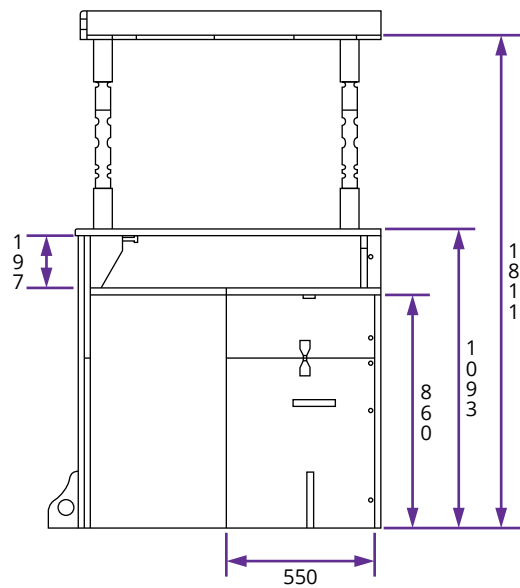

# Fattass Home Bar W1.6m x D1.22

## Specification

- **External Width:** 1.63m (5' 4")
- **External Depth:** 1.21m (3' 11")
- **Height:** 1.89m (6' 2")
- **Fridge Space Width:** 0.55m (1' 9")
- **Fridge Space Depth:** 0.54m (1' 9")
- **Height of Worktop / Fridge Space Height:** 0.86m (2' 9")
- **Height of Bartop:** 1.09m (3' 6")
- **Height of Top Shelf:** 1.80m (5' 10")
- **Height of Bottom Shelf:** 0.45m (1' 5")
- **Depth of Worktop:** 0.50m (1' 7")
- **Depth of Bartop:** 0.21m (0' 8")
- **Depth of Top Shelf:** 0.10m (0' 3")
- **Depth of Bottom Shelf:** 0.48m (1' 6")
- **Wall Thickness:** 18mm MDF
- **Bartop Thickness:** 18mm MDF
- **Worktop Thickness:** 18mm Spruce
- **Aluminium Footrail:** Included
- **Chalkboard Frame:** Included