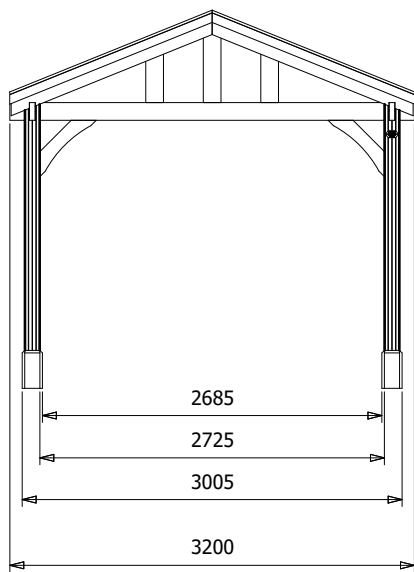

Leviathan Gable Gazebo

Specification

- **Please Note:** All sizes quoted are nominal
- **Overall External Dimensions:** 3.21m x 2.34m (10' 6" x 7' 8")
- **External Width:** 3.20m (10' 5")
- **External Depth:** 2.30m (7' 6")
- **Ridge Height:** 2.99m
- **Internal Width (Post):** 2.73m (8' 11")
- **Internal Depth (Post):** 1.83m (6' 0")
- **Eaves Height:** 2.12m (6' 11")
- **Internal Lower Post Trim Width:** 2.69m (8' 9")
- **Internal Lower Post Trim Depth:** 1.79m (5' 10")

- **External Lower Post Trim Width:** 3.01m (9' 10")
 - **External Lower Post Trim Depth:** 2.11m (6' 10")
 - **Guarantee:** 10 Years on Pressure Treated Timber against Rot and Insect Infestation
 - **Please Note:** All wood is pre-cut (with the exception of trims) for quick and easy construction.
 - **Approx. Assembly Time:** 1 Days*
- *This is an approximate time only, based on 2 people. Assembly time may vary depending on season/weather conditions, foundation type, ability of those constructing, etc