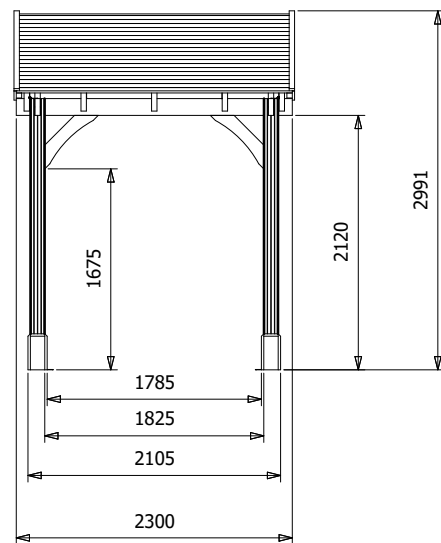

Leviathan Gable Gazebo

Specification

- **Please Note:** All sizes quoted are nominal
- **Overall External Dimensions:** 3.21m x 2.34m (10' 6" x 7' 8")
- **External Width:** 3.20m (10' 5")
- **External Depth:** 2.30m (7' 6")
- **Ridge Height:** 2.99m
- **Internal Width (Post):** 2.73m (8' 11")
- **Internal Depth (Post):** 1.83m (6' 0")
- **Eaves Height:** 2.12m (6' 11")
- **Internal Lower Post Trim Width:** 2.69m (8' 9")
- **Internal Lower Post Trim Depth:** 1.79m (5' 10")

- **External Lower Post Trim Width:** 3.01m (9' 10")
 - **External Lower Post Trim Depth:** 2.11m (6' 10")
 - **Guarantee:** 10 Years on Pressure Treated Timber against Rot and Insect Infestation
 - **Please Note:** All wood is pre-cut (with the exception of trims) for quick and easy construction.
 - **Approx. Assembly Time:** 1 Days*
- *This is an approximate time only, based on 2 people. Assembly time may vary depending on season/weather conditions, foundation type, ability of those constructing, etc