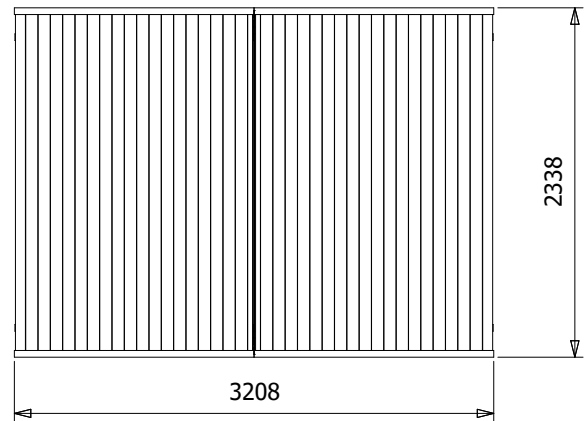

Leviathan Gable Gazebo

Specification

- **Please Note:** All sizes quoted are nominal
- **Overall External Dimensions:** 3.21m x 2.34m (10' 6" x 7' 8")
- **External Width:** 3.20m (10' 5")
- **External Depth:** 2.30m (7' 6")
- **Ridge Height:** 2.99m
- **Internal Width (Post):** 2.73m (8' 11")
- **Internal Depth (Post):** 1.83m (6' 0")
- **Eaves Height:** 2.12m (6' 11")
- **Internal Lower Post Trim Width:** 2.69m (8' 9")
- **Internal Lower Post Trim Depth:** 1.79m (5' 10")

- **External Lower Post Trim Width:** 3.01m (9' 10")
 - **External Lower Post Trim Depth:** 2.11m (6' 10")
 - **Guarantee:** 10 Years on Pressure Treated Timber against Rot and Insect Infestation
 - **Please Note:** All wood is pre-cut (with the exception of trims) for quick and easy construction.
 - **Approx. Assembly Time:** 1 Days*
- *This is an approximate time only, based on 2 people. Assembly time may vary depending on season/weather conditions, foundation type, ability of those constructing, etc