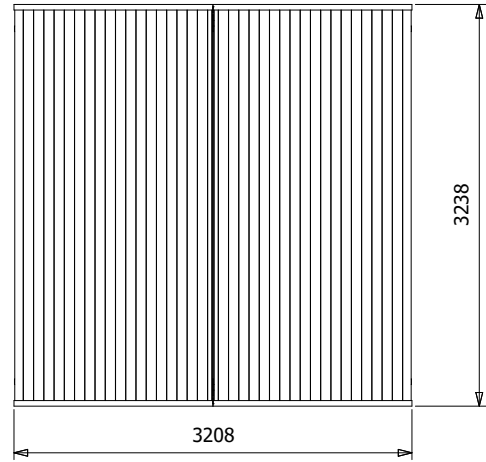

Leviathan Gable Gazebo

Specification

- **Please Note:** All sizes quoted are nominal
- **Overall External Dimensions:** 3.21m x 3.24m (10' 6" x 10' 7")
- **External Width:** 3.20m (10' 5")
- **External Depth:** 3.20m (10' 5")
- **Ridge Height:** 2.99m
- **Internal Width (Post):** 2.73m (8' 11")
- **Internal Depth (Post):** 2.73m (8' 11")
- **Eaves Height:** 2.12m (6' 11")
- **Internal Lower Post Trim Width:** 2.69m (8' 9")
- **Internal Lower Post Trim Depth:** 2.69m (8' 9")

- **External Lower Post Trim Width:** 3.01m (9' 10")
 - **External Lower Post Trim Depth:** 3.01m (9' 10")
 - **Guarantee:** 10 Years on Pressure Treated Timber against Rot and Insect Infestation
 - **Please Note:** All wood is pre-cut (with the exception of trims) for quick and easy construction.
 - **Approx. Assembly Time:** 1 Days*
- *This is an approximate time only, based on 2 people. Assembly time may vary depending on season/weather conditions, foundation type, ability of those constructing, etc