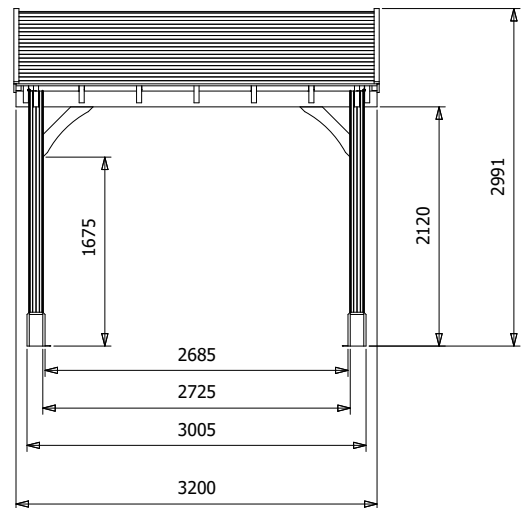

Leviathan Gable Gazebo

Specification

- **Please Note:** All sizes quoted are nominal
- **Overall External Dimensions:** 3.21m x 3.24m (10' 6" x 10' 7")
- **External Width:** 3.20m (10' 5")
- **External Depth:** 3.20m (10' 5")
- **Ridge Height:** 2.99m
- **Internal Width (Post):** 2.73m (8' 11")
- **Internal Depth (Post):** 2.73m (8' 11")
- **Eaves Height:** 2.12m (6' 11")
- **Internal Lower Post Trim Width:** 2.69m (8' 9")
- **Internal Lower Post Trim Depth:** 2.69m (8' 9")

- **External Lower Post Trim Width:** 3.01m (9' 10")
 - **External Lower Post Trim Depth:** 3.01m (9' 10")
 - **Guarantee:** 10 Years on Pressure Treated Timber against Rot and Insect Infestation
 - **Please Note:** All wood is pre-cut (with the exception of trims) for quick and easy construction.
 - **Approx. Assembly Time:** 1 Days*
- *This is an approximate time only, based on 2 people. Assembly time may vary depending on season/weather conditions, foundation type, ability of those constructing, etc