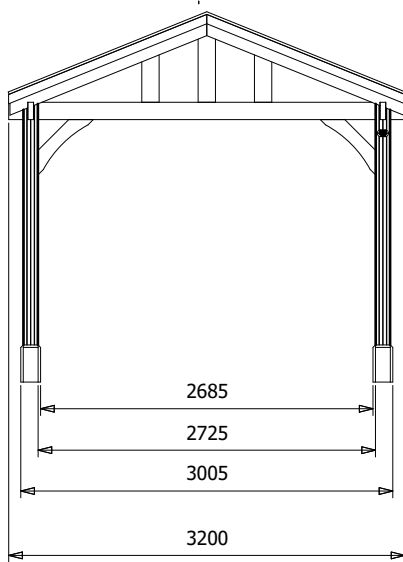

Leviathan Gable Gazebo

Specification

- **Please Note:** All sizes quoted are nominal
- **Overall External Dimensions:** 3.21m x 3.24m (10' 6" x 10' 7")
- **External Width:** 3.20m (10' 5")
- **External Depth:** 3.20m (10' 5")
- **Ridge Height:** 2.99m
- **Internal Width (Post):** 2.73m (8' 11")
- **Internal Depth (Post):** 2.73m (8' 11")
- **Eaves Height:** 2.12m (6' 11")
- **Internal Lower Post Trim Width:** 2.69m (8' 9")
- **Internal Lower Post Trim Depth:** 2.69m (8' 9")

- **External Lower Post Trim Width:** 3.01m (9' 10")
 - **External Lower Post Trim Depth:** 3.01m (9' 10")
 - **Guarantee:** 10 Years on Pressure Treated Timber against Rot and Insect Infestation
 - **Please Note:** All wood is pre-cut (with the exception of trims) for quick and easy construction.
 - **Approx. Assembly Time:** 1 Days*
- *This is an approximate time only, based on 2 people. Assembly time may vary depending on season/weather conditions, foundation type, ability of those constructing, etc