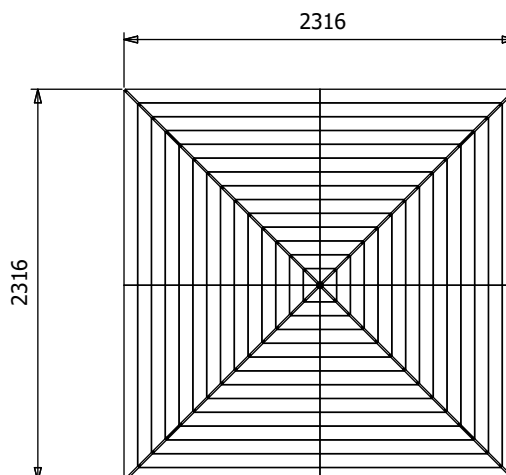

Leviathan Open Garden Bar

Specification

Image shows base product as an example and excludes any wall configurations.

- Overall External Dimensions: 2.32m x 2.32m (7' 7" x 7' 7")
- External Width: 2.30m (7' 6")
- External Depth: 2.30m (7' 6")
- Internal Width (Post): 1.83m (6' 11")
- Internal Depth (Post): 1.83m (6' 11")
- Overall Height: 2.83m (9' 3")
- Eaves Height: 2.12m (6' 11")
- Internal Lower Post Trim Width: 1.79m (5' 10")
- Internal Lower Post Trim Depth: 1.79m (5' 10")
- External Lower Post Trim Width: 2.11m (6' 11")
- External Lower Post Trim Depth: 2.11m (6' 11")

- Timber: Spruce
- Uprights: 120mm x 120mm
- Roof: 19mm Tongue and Groove Boards
- Roof Covering Options: None, Felt or Shingles
- Guarantee: 10 Years on Pressure Treated Timber against Rot and Insect Infestation
- Please Note: All fixings needed for assembly are supplied
- Approx. Assembly Time: 1 Day*