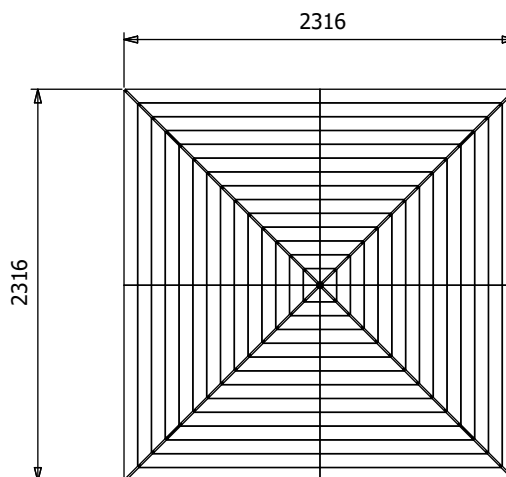

Leviathan Open Garden Bar

Specification

Image shows base product as an example and excludes any wall configurations.

- Overall External Dimensions: 2.32m x 2.32m (7' 7" x 7' 7")
- External Width: 2.30m (7' 6")
- External Depth: 2.30m (7' 6")
- Internal Width (Post): 1.83m (6' 11")
- Internal Depth (Post): 1.83m (6' 11")
- Overall Height: 2.83m (9' 3")
- Eaves Height: 2.12m (6' 11")
- Internal Lower Post Trim Width: 1.79m (5' 10")
- Internal Lower Post Trim Depth: 1.79m (5' 10")
- External Lower Post Trim Width: 2.11m (6' 11")
- External Lower Post Trim Depth: 2.11m (6' 11")

- Timber: Spruce
- Uprights: 120mm x 120mm
- Roof: 19mm Tongue and Groove Boards
- Roof Covering Options: None, Felt or Shingles
- Guarantee: 10 Years on Pressure Treated Timber against Rot and Insect Infestation
- Please Note: All fixings needed for assembly are supplied
- Approx. Assembly Time: 1 Day*