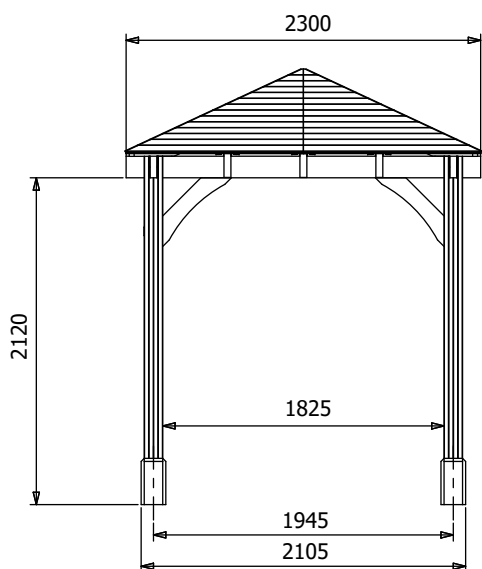

Leviathan Open Garden Bar

Specification

Image shows base product as an example and excludes any wall configurations.

- Overall External Dimensions: 2.32m x 2.32m (7' 7" x 7' 7")
- External Width: 2.30m (7' 6")
- External Depth: 2.30m (7' 6")
- Internal Width (Post): 1.83m (6' 11")
- Internal Depth (Post): 1.83m (6' 11")
- Overall Height: 2.83m (9' 3")
- Eaves Height: 2.12m (6' 11")
- Internal Lower Post Trim Width: 1.79m (5' 10")
- Internal Lower Post Trim Depth: 1.79m (5' 10")
- External Lower Post Trim Width: 2.11m (6' 11")
- External Lower Post Trim Depth: 2.11m (6' 11")

- Timber: Spruce
- Uprights: 120mm x 120mm
- Roof: 19mm Tongue and Groove Boards
- Roof Covering Options: None, Felt or Shingles
- Guarantee: 10 Years on Pressure Treated Timber against Rot and Insect Infestation
- Please Note: All fixings needed for assembly are supplied
- Approx. Assembly Time: 1 Day*