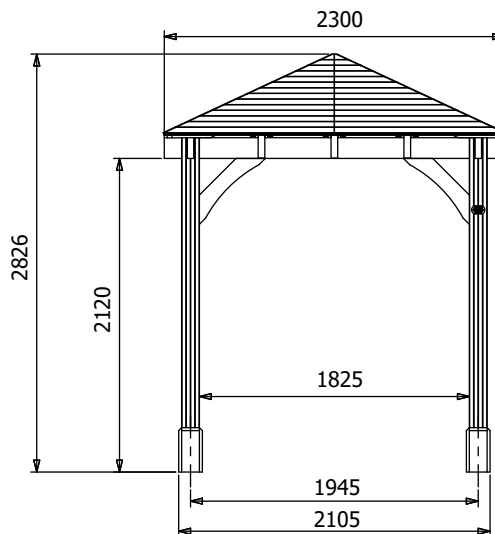

Leviathan Open Garden Bar

Specification

Image shows base product as an example and excludes any wall configurations.

- Overall External Dimensions: 2.32m x 2.32m (7' 7" x 7' 7")
- External Width: 2.30m (7' 6")
- External Depth: 2.30m (7' 6")
- Internal Width (Post): 1.83m (6' 11")
- Internal Depth (Post): 1.83m (6' 11")
- Overall Height: 2.83m (9' 3")
- Eaves Height: 2.12m (6' 11")
- Internal Lower Post Trim Width: 1.79m (5' 10")
- Internal Lower Post Trim Depth: 1.79m (5' 10")
- External Lower Post Trim Width: 2.11m (6' 11")
- External Lower Post Trim Depth: 2.11m (6' 11")

- Timber: Spruce
- Uprights: 120mm x 120mm
- Roof: 19mm Tongue and Groove Boards
- Roof Covering Options: None, Felt or Shingles
- Guarantee: 10 Years on Pressure Treated Timber against Rot and Insect Infestation
- Please Note: All fixings needed for assembly are supplied
- Approx. Assembly Time: 1 Day*