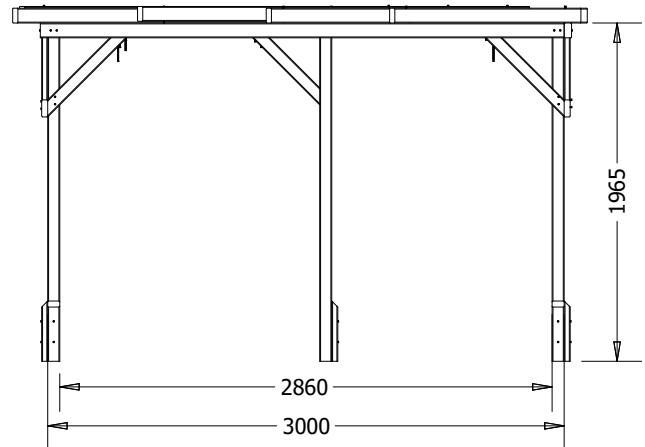

Utopia Diamond Corner Pergola

Specification

- **Please Note:** All sizes quoted are nominal
- **External Width:** 3.04m (9' 11")
- **External Depth:** 3.09m (10' 1")
- **Internal Width:** 2.86m (9' 4")
- **Internal Depth:** 2.86m (9' 4")
- **Overall Height:** 2.05m (6' 8")
- **Internal Eaves Height:** 1.97m (6' 5")
- **Uprights:** 70mm x 70mm
- **Guarantee:** 10 Years on Pressure Treated Timber against Rot and Insect Infestation

- **Timber:** Slow Grown Spruce
 - **Approx. DIY Assembly Time:** 1 Days*
- *This is an approximate time only, based on 2 people. Assembly time may vary depending on season/weather conditions, foundation type, ability of those constructing, etc
- **Please Note:** All fixings needed for assembly are supplied
- Please Note:** All wood is pre-cut (with the exception of trims) for quick and easy construction.