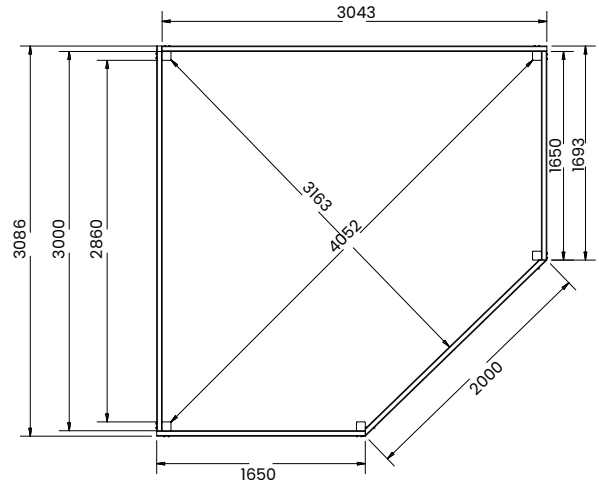

Utopia Diamond Corner Pergola

Specification

- **Please Note:** All sizes quoted are nominal
- **External Width:** 3.04m (9' 11")
- **External Depth:** 3.09m (10' 1")
- **Internal Width:** 2.86m (9' 4")
- **Internal Depth:** 2.86m (9' 4")
- **Overall Height:** 2.05m (6' 8")
- **Internal Eaves Height:** 1.97m (6' 5")
- **Uprights:** 70mm x 70mm
- **Guarantee:** 10 Years on Pressure Treated Timber against Rot and Insect Infestation

- **Timber:** Slow Grown Spruce
 - **Approx. DIY Assembly Time:** 1 Days*
- *This is an approximate time only, based on 2 people. Assembly time may vary depending on season/weather conditions, foundation type, ability of those constructing, etc
- **Please Note:** All fixings needed for assembly are supplied
- Please Note:** All wood is pre-cut (with the exception of trims) for quick and easy construction.