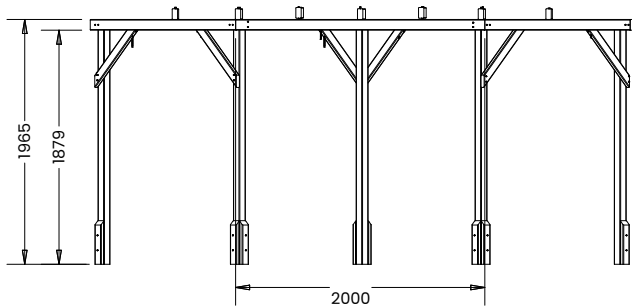

Utopia Diamond Corner Pergola

Specification

- **Please Note:** All sizes quoted are nominal
- **External Width:** 3.04m (9' 11")
- **External Depth:** 3.09m (10' 1")
- **Internal Width:** 2.86m (9' 4")
- **Internal Depth:** 2.86m (9' 4")
- **Overall Height:** 2.05m (6' 8")
- **Internal Eaves Height:** 1.97m (6' 5")
- **Uprights:** 70mm x 70mm
- **Guarantee:** 10 Years on Pressure Treated Timber against Rot and Insect Infestation

- **Timber:** Slow Grown Spruce
 - **Approx. DIY Assembly Time:** 1 Days*
- *This is an approximate time only, based on 2 people. Assembly time may vary depending on season/weather conditions, foundation type, ability of those constructing, etc
- **Please Note:** All fixings needed for assembly are supplied
- Please Note:** All wood is pre-cut (with the exception of trims) for quick and easy construction.