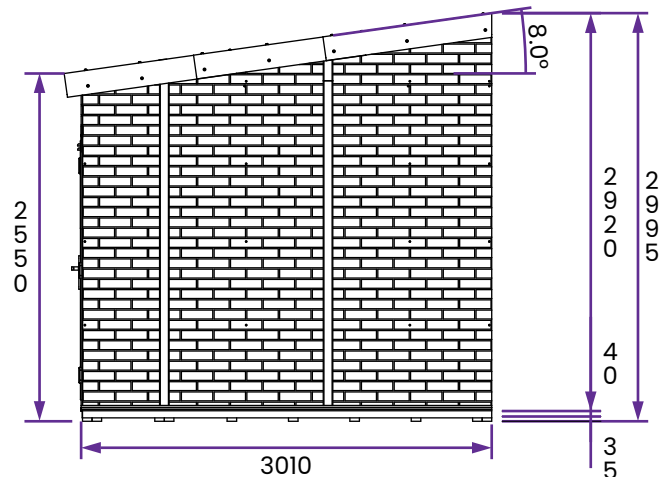

Addroom Garden Room Brick Effect W3.0m x D3.0m

Specification

- **Overall External Dimensions:** 3.06m x 3.13m (10' 0" x 10' 3")
- **External Width:** 3.01m (9' 10")
- **External Depth:** 3.01m (9' 10")
- **Internal Width:** 2.73m (8' 11")
- **Internal Depth:** 2.92m (9' 6")
- **Internal Area(m²):** 8.01m²
- **Ridge Height:** 2.99m (9' 9")
- **Internal Eaves Height:** 2.41m (7' 11")
- **Wall Thickness:** 140mm Insulated Panels Consisting of: 10mm WPC (Wood Polymer Composite) Outer Wall, PIR 25mm, 70mm Timber Frame, PIR 25mm and 10mm Fermacell

- **Floor Thickness:** 40mm Insulated Sandwich Panel
- **Floor Bearers:** Pressure Treated
- **Roof Thickness:** 40mm Insulated Sandwich Panel
- **PVCu Colour:** White as standard
- **Door Material:** Reinforced 5 Chamber PVCu Profile
- **Door Locking System:** 12 Point Locking System
- **Door Opening Size:** 1.34m x 1.85m (4' 4" x 6' 0")
- **Window Opening Size:** 0.93m x 0.61m (3' 0" x 2' 0")
- **Window Locking System:** Multi Point Espagnolettes
- **Glazing Material:** 28mm Double Glazed, Toughened Glass