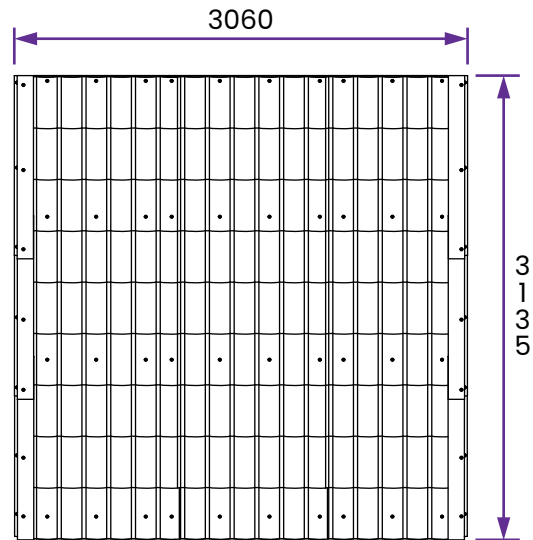

Addroom Garden Room Brick Effect W3.0m x D3.0m

Specification

- **Overall External Dimensions:** 3.06m x 3.13m (10' 0" x 10' 3")
- **External Width:** 3.01m (9' 10")
- **External Depth:** 3.01m (9' 10")
- **Internal Width:** 2.73m (8' 11")
- **Internal Depth:** 2.92m (9' 6")
- **Internal Area(m²):** 8.01m²
- **Ridge Height:** 2.99m (9' 9")
- **Internal Eaves Height:** 2.41m (7' 11")
- **Wall Thickness:** 140mm Insulated Panels Consisting of: 10mm WPC (Wood Polymer Composite) Outer Wall, PIR 25mm, 70mm Timber Frame, PIR 25mm and 10mm Fermacell

- **Floor Thickness:** 40mm Insulated Sandwich Panel
- **Floor Bearers:** Pressure Treated
- **Roof Thickness:** 40mm Insulated Sandwich Panel
- **PVCu Colour:** White as standard
- **Door Material:** Reinforced 5 Chamber PVCu Profile
- **Door Locking System:** 12 Point Locking System
- **Door Opening Size:** 1.34m x 1.85m (4' 4" x 6' 0")
- **Window Opening Size:** 0.93m x 0.61m (3' 0" x 2' 0")
- **Window Locking System:** Multi Point Espagnolettes
- **Glazing Material:** 28mm Double Glazed, Toughened Glass