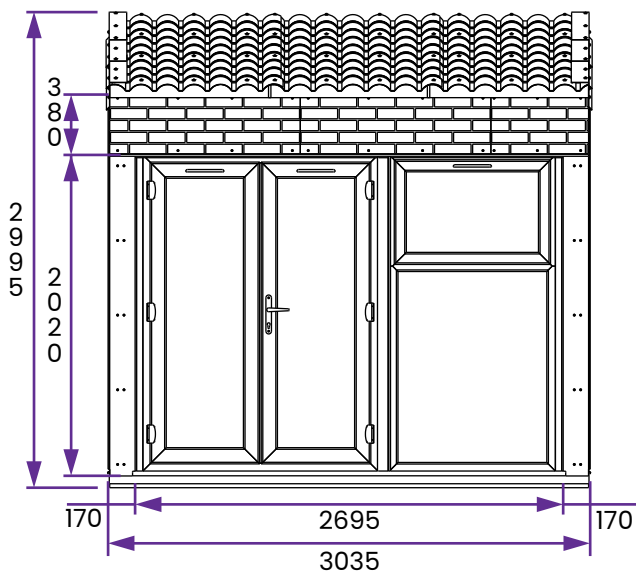

Addroom Garden Room Brick Effect W3.0m x D3.0m

Specification

- **Overall External Dimensions:** 3.06m x 3.13m (10' 0" x 10' 3")
- **External Width:** 3.01m (9' 10")
- **External Depth:** 3.01m (9' 10")
- **Internal Width:** 2.73m (8' 11")
- **Internal Depth:** 2.92m (9' 6")
- **Internal Area(m²):** 8.01m²
- **Ridge Height:** 2.99m (9' 9")
- **Internal Eaves Height:** 2.41m (7' 11")
- **Wall Thickness:** 140mm Insulated Panels Consisting of: 10mm WPC (Wood Polymer Composite) Outer Wall, PIR 25mm, 70mm Timber Frame, PIR 25mm and 10mm Fermacell

- **Floor Thickness:** 40mm Insulated Sandwich Panel
- **Floor Bearers:** Pressure Treated
- **Roof Thickness:** 40mm Insulated Sandwich Panel
- **PVCu Colour:** White as standard
- **Door Material:** Reinforced 5 Chamber PVCu Profile
- **Door Locking System:** 12 Point Locking System
- **Door Opening Size:** 1.34m x 1.85m (4' 4" x 6' 0")
- **Window Opening Size:** 0.93m x 0.61m (3' 0" x 2' 0")
- **Window Locking System:** Multi Point Espagnolettes
- **Glazing Material:** 28mm Double Glazed, Toughened Glass