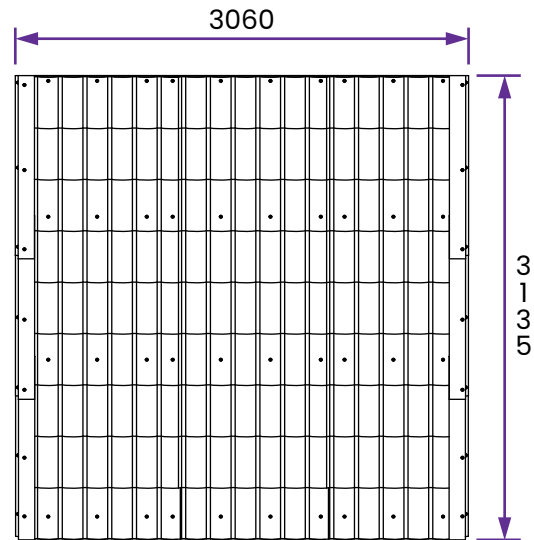

Addroom Garden Room Brick Effect W3.0m x D3.0m

Specification

- **Overall External Dimensions:** 3.06m x 3.13m (10' 0" x 10' 3")
- **External Width:** 3.01m (9' 10")
- **External Depth:** 3.01m (9' 10")
- **Internal Width:** 2.73m (8' 11")
- **Internal Depth:** 2.92m (9' 6")
- **Internal Area(m²):** 8.01m²
- **Ridge Height:** 2.99m (9' 9")
- **Internal Eaves Height:** 2.41m (7' 11")
- **Wall Thickness:** 140mm Insulated Panels Consisting of: 10mm WPC (Wood Polymer Composite) Outer Wall, PIR 25mm, 70mm Timber Frame, PIR 25mm and 10mm Fermacell

- **Floor Thickness:** 40mm Insulated Sandwich Panel
- **Floor Bearers:** Pressure Treated
- **Roof Thickness:** 40mm Insulated Sandwich Panel
- **PVCu Colour:** White as standard
- **Door Material:** Reinforced 5 Chamber PVCu Profile
- **Door Locking System:** 12 Point Locking System
- **Door Opening Size:** 1.34m x 1.85m (4' 4" x 6' 0")
- **Window Opening Size:** 0.93m x 0.61m (3' 0" x 2' 0")
- **Window Locking System:** Multi Point Espagnolettes
- **Glazing Material:** 28mm Double Glazed, Toughened Glass