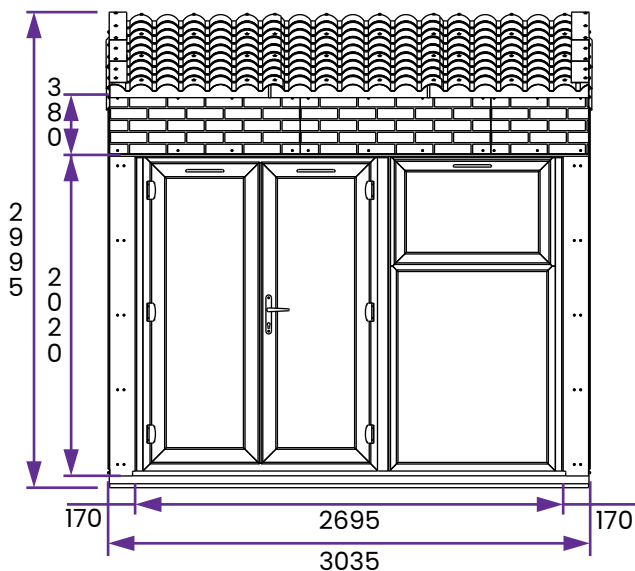

Addroom Garden Room Brick Effect W3.0m x D3.0m

Specification

- **Overall External Dimensions:** 3.06m x 3.13m (10' 0" x 10' 3")
- **External Width:** 3.01m (9' 10")
- **External Depth:** 3.01m (9' 10")
- **Internal Width:** 2.73m (8' 11")
- **Internal Depth:** 2.92m (9' 6")
- **Internal Area(m²):** 8.01m²
- **Ridge Height:** 2.99m (9' 9")
- **Internal Eaves Height:** 2.41m (7' 11")
- **Wall Thickness:** 140mm Insulated Panels Consisting of: 10mm WPC (Wood Polymer Composite) Outer Wall, PIR 25mm, 70mm Timber Frame, PIR 25mm and 10mm Fermacell

- **Floor Thickness:** 40mm Insulated Sandwich Panel
- **Floor Bearers:** Pressure Treated
- **Roof Thickness:** 40mm Insulated Sandwich Panel
- **PVCu Colour:** White as standard
- **Door Material:** Reinforced 5 Chamber PVCu Profile
- **Door Locking System:** 12 Point Locking System
- **Door Opening Size:** 1.34m x 1.85m (4' 4" x 6' 0")
- **Window Opening Size:** 0.93m x 0.61m (3' 0" x 2' 0")
- **Window Locking System:** Multi Point Espagnolettes
- **Glazing Material:** 28mm Double Glazed, Toughened Glass