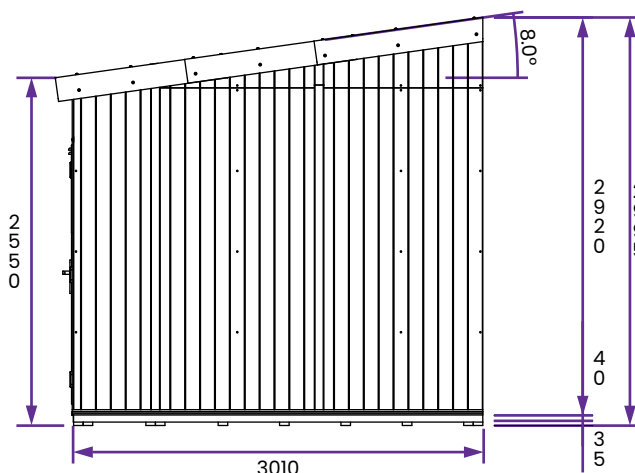

Addroom Garden Room Grooved Effect W4.0m x D3.0m

Specification

- **Overall External Dimensions:** 4.06m x 3.13m (13' 3" x 10' 3")
- **External Width:** 4.01m (13' 3")
- **External Depth:** 3.01m (9' 10")
- **Internal Width:** 3.73m (12' 2")
- **Internal Depth:** 2.92m (9' 6")
- **Internal Area(m²):** 10.93m²
- **Ridge Height:** 2.99m (9' 9")
- **Internal Eaves Height:** 2.41m (7' 11")
- **Wall Thickness:** 140mm Insulated Panels Consisting of: 10mm WPC (Wood Polymer Composite) Outer Wall, PIR 25mm, 70mm Timber Frame, PIR 25mm and 10mm Fermacell

- **Floor Thickness:** 40mm Insulated Sandwich Panel
- **Floor Bearers:** Pressure Treated
- **Roof Thickness:** 40mm Insulated Sandwich Panel
- **PVCu Colour:** White as standard
- **Door Material:** Reinforced 5 Chamber PVCu Profile
- **Door Locking System:** 12 Point Locking System
- **Door Opening Size:** 1.34m x 1.85m (4' 4" x 6' 0")
- **Window Opening Size:** 0.93m x 0.61m (3' 0" x 2' 0")
- **Window Locking System:** Multi Point Espagnolettes
- **Glazing Material:** 28mm Double Glazed, Toughened Glass