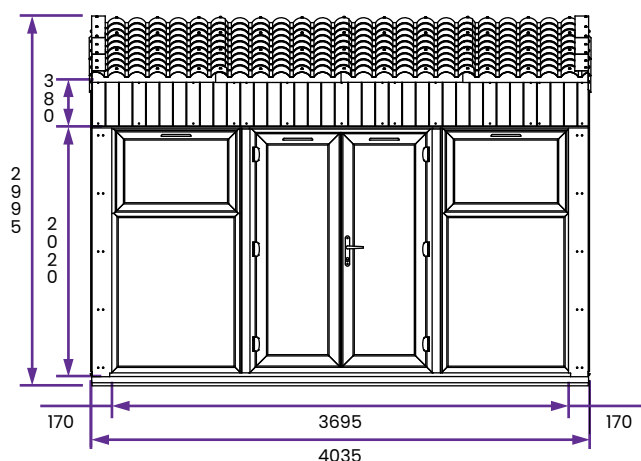

Addroom Garden Room Grooved Effect W4.0m x D3.0m

Specification

- **Overall External Dimensions:** 4.06m x 3.13m (13' 3" x 10' 3")
- **External Width:** 4.01m (13' 3")
- **External Depth:** 3.01m (9' 10")
- **Internal Width:** 3.73m (12' 2")
- **Internal Depth:** 2.92m (9' 6")
- **Internal Area(m²):** 10.93m²
- **Ridge Height:** 2.99m (9' 9")
- **Internal Eaves Height:** 2.41m (7' 11")
- **Wall Thickness:** 140mm Insulated Panels Consisting of: 10mm WPC (Wood Polymer Composite) Outer Wall, PIR 25mm, 70mm Timber Frame, PIR 25mm and 10mm Fermacell

- **Floor Thickness:** 40mm Insulated Sandwich Panel
- **Floor Bearers:** Pressure Treated
- **Roof Thickness:** 40mm Insulated Sandwich Panel
- **PVCu Colour:** White as standard
- **Door Material:** Reinforced 5 Chamber PVCu Profile
- **Door Locking System:** 12 Point Locking System
- **Door Opening Size:** 1.34m x 1.85m (4' 4" x 6' 0")
- **Window Opening Size:** 0.93m x 0.61m (3' 0" x 2' 0")
- **Window Locking System:** Multi Point Espagnolettes
- **Glazing Material:** 28mm Double Glazed, Toughened Glass