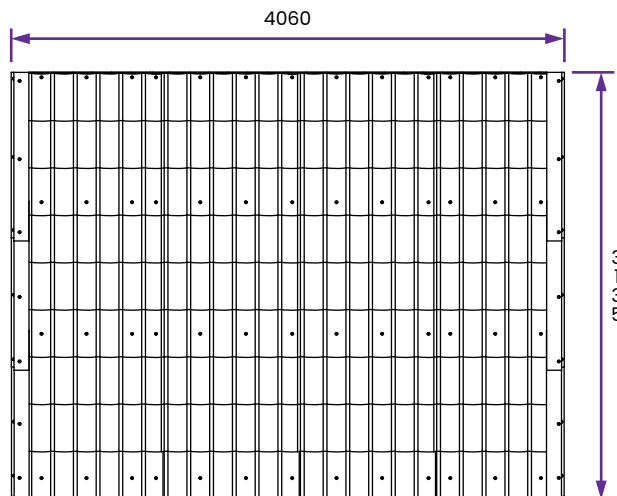

Addroom Garden Room Grooved Effect W4.0m x D3.0m

Specification

- **Overall External Dimensions:** 4.06m x 3.13m (13' 3" x 10' 3")
- **External Width:** 4.01m (13' 3")
- **External Depth:** 3.01m (9' 10")
- **Internal Width:** 3.73m (12' 2")
- **Internal Depth:** 2.92m (9' 6")
- **Internal Area(m²):** 10.93m²
- **Ridge Height:** 2.99m (9' 9")
- **Internal Eaves Height:** 2.41m (7' 11")
- **Wall Thickness:** 140mm Insulated Panels Consisting of: 10mm WPC (Wood Polymer Composite) Outer Wall, PIR 25mm, 70mm Timber Frame, PIR 25mm and 10mm Fermacell

- **Floor Thickness:** 40mm Insulated Sandwich Panel
- **Floor Bearers:** Pressure Treated
- **Roof Thickness:** 40mm Insulated Sandwich Panel
- **PVCu Colour:** White as standard
- **Door Material:** Reinforced 5 Chamber PVCu Profile
- **Door Locking System:** 12 Point Locking System
- **Door Opening Size:** 1.34m x 1.85m (4' 4" x 6' 0")
- **Window Opening Size:** 0.93m x 0.61m (3' 0" x 2' 0")
- **Window Locking System:** Multi Point Espagnolettes
- **Glazing Material:** 28mm Double Glazed, Toughened Glass