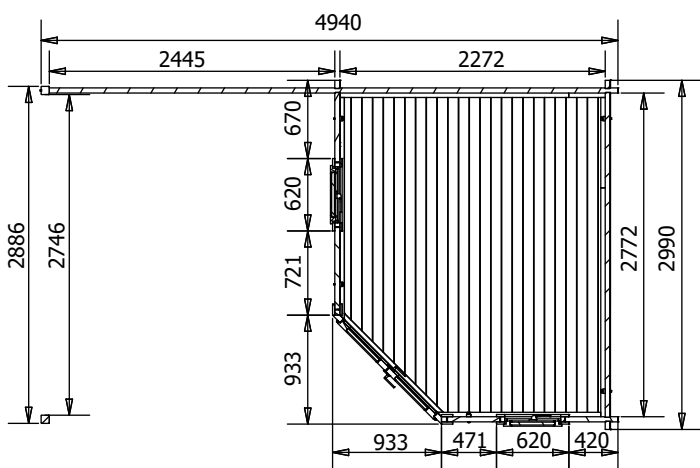

FuriousPigeon Log Cabin

Specification

- Overall External Dimensions: 5.02m x 3.25m (16' 5" x 10' 7")
- External Width: 4.99m (16' 4")
- External Depth: 2.99m (9' 9")
- Internal Width: 2.27m (7' 5")
- Internal Depth: 2.77m (9' 1")
- Internal Area (m²): 5.39m²
- Ridge Height: 2.49m (8' 2")
- Front Roof Overhang: 2.58m (8' 5.5")
- Internal Eaves Height: 2.13m (6' 11.75")
- Roof Purlins: 140mm x 45mm
- Wall Thickness: 45mm
- Floor Bearers: Pressure Treated

- Door Locking System: Multi-Point Lock
- Door Style: Corner Double
- Door Opening Size: 1.09m x 1.82m
- Window Opening Size: 0.43m x 1.37m
- Glazing Material: 24mm Double Glazed
- Ventilation: 2 Plastic Vents Included
- Approx. Assembly Time: 1 - 2 Days*