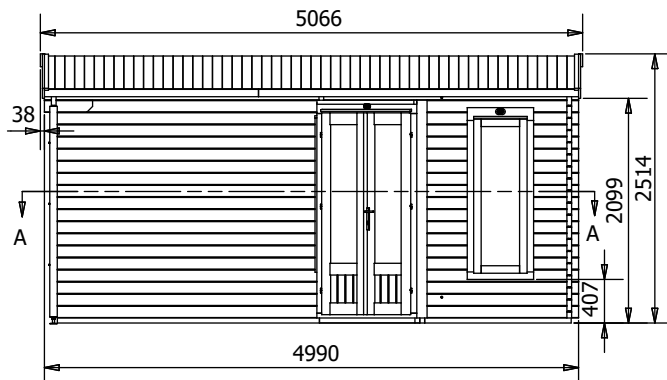

FuriousPigeon Log Cabin

Specification

- Overall External Dimensions: 5.02m x 3.25m (16' 5" x 10' 7")
- External Width: 4.99m (16' 4")
- External Depth: 2.99m (9' 9")
- Internal Width: 2.27m (7' 5")
- Internal Depth: 2.77m (9' 1")
- Internal Area (m²): 5.39m²
- Ridge Height: 2.49m (8' 2")
- Front Roof Overhang: 2.58m (8' 5.5")
- Internal Eaves Height: 2.13m (6' 11.75")
- Roof Purlins: 140mm x 45mm
- Wall Thickness: 45mm
- Floor Bearers: Pressure Treated

- Door Locking System: Multi-Point Lock
- Door Style: Corner Double
- Door Opening Size: 1.09m x 1.82m
- Window Opening Size: 0.43m x 1.37m
- Glazing Material: 24mm Double Glazed
- Ventilation: 2 Plastic Vents Included
- Approx. Assembly Time: 1 - 2 Days*