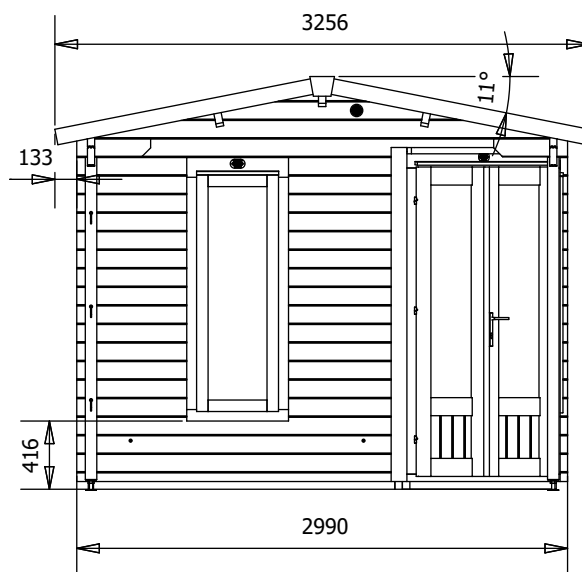

FuriousPigeon Log Cabin

Specification

- Overall External Dimensions: 5.02m x 3.25m (16' 5" x 10' 7")
- External Width: 4.99m (16' 4")
- External Depth: 2.99m (9' 9")
- Internal Width: 2.27m (7' 5")
- Internal Depth: 2.77m (9' 1")
- Internal Area (m²): 5.39m²
- Ridge Height: 2.49m (8' 2")
- Front Roof Overhang: 2.58m (8' 5.5")
- Internal Eaves Height: 2.13m (6' 11.75")
- Roof Purlins: 140mm x 45mm
- Wall Thickness: 45mm
- Floor Bearers: Pressure Treated

- Door Locking System: Multi-Point Lock
- Door Style: Corner Double
- Door Opening Size: 1.09m x 1.82m
- Window Opening Size: 0.43m x 1.37m
- Glazing Material: 24mm Double Glazed
- Ventilation: 2 Plastic Vents Included
- Approx. Assembly Time: 1 - 2 Days*