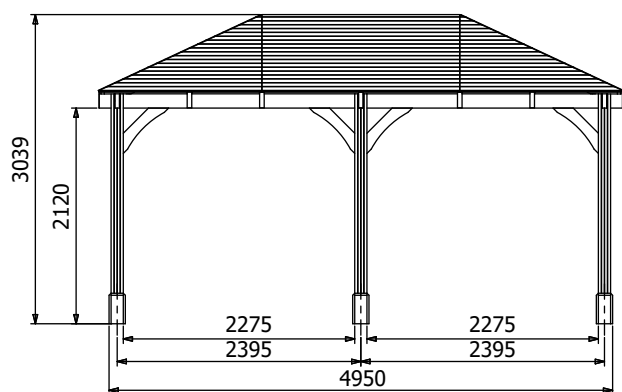

Leviathan Chunky Gazebo

Specification

- **Overall External Dimensions:** 5.16m x 3.21m (16' 11" x 10' 6")
- **External Width:** 5.14m (16' 10")
- **External Depth:** 3.20m (10' 5")
- **Internal Width (Post):** 4.67m (15' 3")
- **Internal Depth (Post):** 2.72m (8' 11")
- **Ridge Height:** 3.04m (9' 11")
- **Eaves Height:** 2.12m (6' 11")
- **Timber:** Spruce
- **Uprights:** 120mm x 120mm
- **Roof:** 19mm Tongue & Groove Boards
- **Roof Covering Options:** None, Felt or Shingles