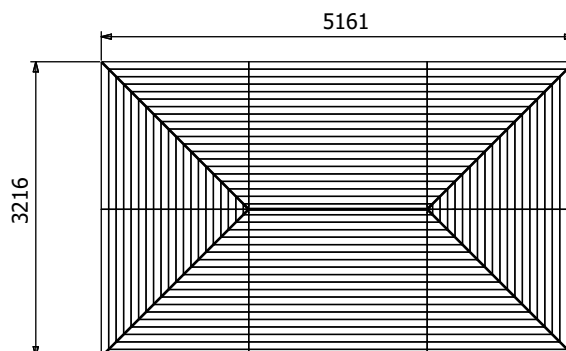

Leviathan Chunky Gazebo

Specification

- **Overall External Dimensions:** 5.16m x 3.21m (16' 11" x 10' 6")
- **External Width:** 5.14m (16' 10")
- **External Depth:** 3.20m (10' 5")
- **Internal Width (Post):** 4.67m (15' 3")
- **Internal Depth (Post):** 2.72m (8' 11")
- **Ridge Height:** 3.04m (9' 11")
- **Eaves Height:** 2.12m (6' 11")
- **Timber:** Spruce
- **Uprights:** 120mm x 120mm
- **Roof:** 19mm Tongue & Groove Boards
- **Roof Covering Options:** None, Felt or Shingles