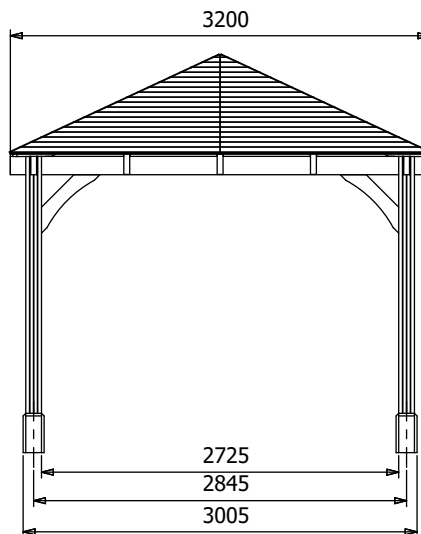

Leviathan Chunky Gazebo

Specification

- **Overall External Dimensions:** 5.16m x 3.21m (16' 11" x 10' 6")
- **External Width:** 5.14m (16' 10")
- **External Depth:** 3.20m (10' 5")
- **Internal Width (Post):** 4.67m (15' 3")
- **Internal Depth (Post):** 2.72m (8' 11")
- **Ridge Height:** 3.04m (9' 11")
- **Eaves Height:** 2.12m (6' 11")
- **Timber:** Spruce
- **Uprights:** 120mm x 120mm
- **Roof:** 19mm Tongue & Groove Boards
- **Roof Covering Options:** None, Felt or Shingles