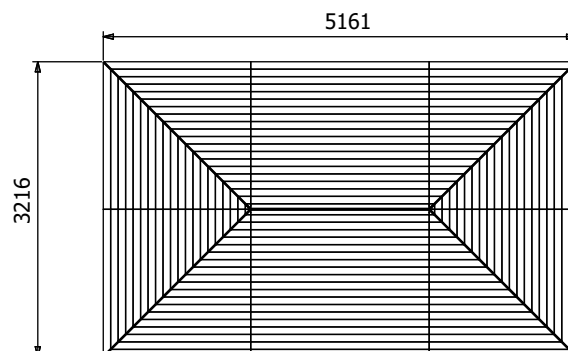

Leviathan Chunky Gazebo

Specification

- **Overall External Dimensions:** 5.16m x 3.21m (16' 11" x 10' 6")
- **External Width:** 5.14m (16' 10")
- **External Depth:** 3.20m (10' 5")
- **Internal Width (Post):** 4.67m (15' 3")
- **Internal Depth (Post):** 2.72m (8' 11")
- **Ridge Height:** 3.04m (9' 11")
- **Eaves Height:** 2.12m (6' 11")
- **Timber:** Spruce
- **Uprights:** 120mm x 120mm
- **Roof:** 19mm Tongue & Groove Boards
- **Roof Covering Options:** None, Felt or Shingles