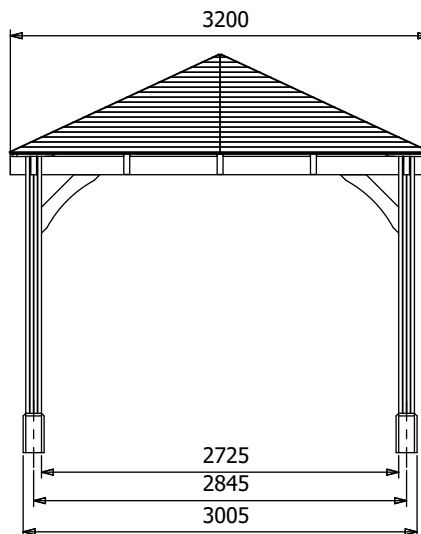

## W5m x D3m

## Specification

- Overall External Dimensions: 5.16m x 3.21m (16' 11.35" x 10' 6.75")
- External Width: 5.14m (16' 10.5")
- External Depth: 3.20m (10' 6")
- Internal Width (Post): 4.67m (15' 3.75")
- Internal Depth (Post): 2.72m (9' 11.25")
- Ridge Height: 3.03m (9' 11.5")
- Eaves Height: 2.12m (6' 11")
- Internal Lower Post Trim Width: 4.63m (15' 2.25")
- Internal Lower Post Trim Depth: 2.68m (8' 9.75")
- External Lower Post Trim Width: 4.95m (16' 10.25")
- External Lower Post Trim Depth: 3.00m (9' 10.25")