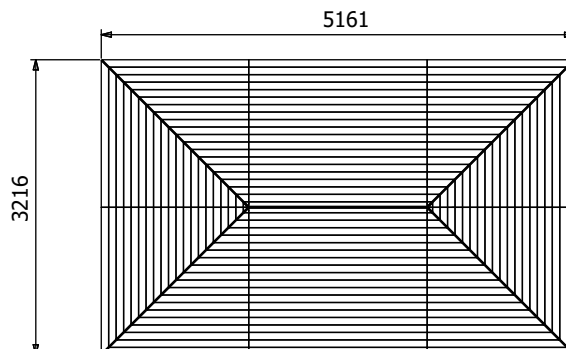

## W5m x D3m

## Specification

- Overall External Dimensions: 5.16m x 3.21m (16' 11.35" x 10' 6.75")
- External Width: 5.14m (16' 10.5")
- External Depth: 3.20m (10' 6")
- Internal Width (Post): 4.67m (15' 3.75")
- Internal Depth (Post): 2.72m (9' 11.25")
- Ridge Height: 3.03m (9' 11.5")
- Eaves Height: 2.12m (6' 11")
- Internal Lower Post Trim Width: 4.63m (15' 2.25")
- Internal Lower Post Trim Depth: 2.68m (8' 9.75")
- External Lower Post Trim Width: 4.95m (16' 10.25")
- External Lower Post Trim Depth: 3.00m (9' 10.25")