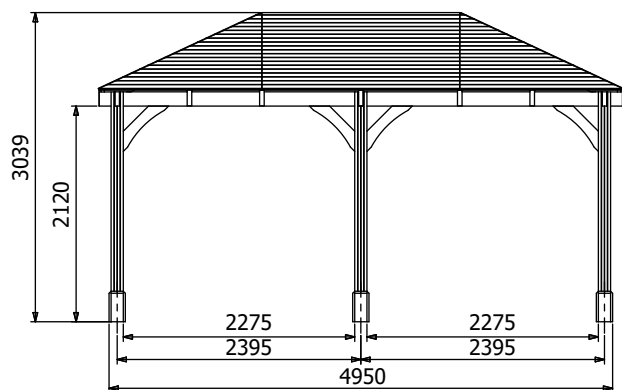

## W5m x D3m

## Specification

- Overall External Dimensions: 5.16m x 3.21m (16' 11.35" x 10' 6.75")
- External Width: 5.14m (16' 10.5")
- External Depth: 3.20m (10' 6")
- Internal Width (Post): 4.67m (15' 3.75")
- Internal Depth (Post): 2.72m (9' 11.25")
- Ridge Height: 3.03m (9' 11.5")
- Eaves Height: 2.12m (6' 11")
- Internal Lower Post Trim Width: 4.63m (15' 2.25")
- Internal Lower Post Trim Depth: 2.68m (8' 9.75")
- External Lower Post Trim Width: 4.95m (16' 10.25")
- External Lower Post Trim Depth: 3.00m (9' 10.25")

- Timber: Spruce
- Uprights: 120mm x 120mm
- Roof: 19mm Tongue & Groove Boards
- Roof Covering Options: None, Felt or Shingles
- Guarantee: 10 Years on Pressure Treated Timber against Rot and Insect Infestation
- Please Note: All fixings needed for assembly are supplied
- Approx. Assembly Time: 1 Day\*