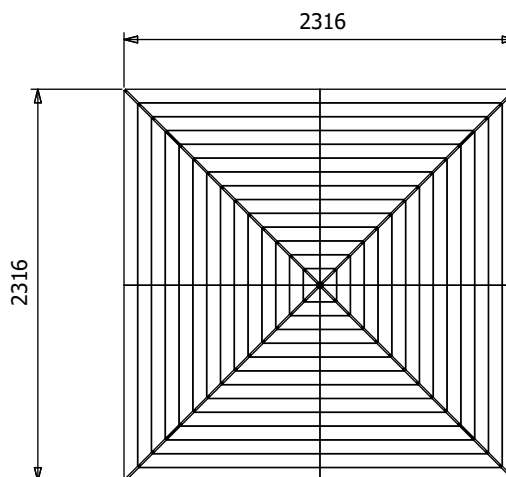

## Specification

- Overall External Dimensions: 2.32m x 2.32m (7' 7" x 7' 7")
- External Width: 2.30m (7' 6")
- External Depth: 2.30m (7' 6")
- Internal Width (Post): 1.83m (6' 0")
- Internal Depth (Post): 1.83m (6' 0")
- Ridge Height: 2.83m (9' 3")
- Eaves Height: 2.12m (6' 11")
- Internal Lower Post Trim Width: 1.79m (5' 10")
- Internal Lower Post Trim Depth: 1.79m (5' 10")
- External Lower Post Trim Width: 2.11m (6' 11")
- External Lower Post Trim Depth: 2.11m (6' 11")

- Timber: Spruce
  - Uprights: 120mm x 120mm
  - Roof: 19mm Tongue & Groove Boards
  - Roof Covering Options: None, Felt or Shingles
  - Guarantee: 10 Years on Pressure Treated Timber against Rot and Insect Infestation
  - Please Note: All fixings needed for assembly are supplied
  - Approx. Assembly Time: 1 Day\*
- \*This is an approximate time only, based on 2 people. Assembly time may vary depending on season/weather conditions, foundation type, ability of those constructing, etc