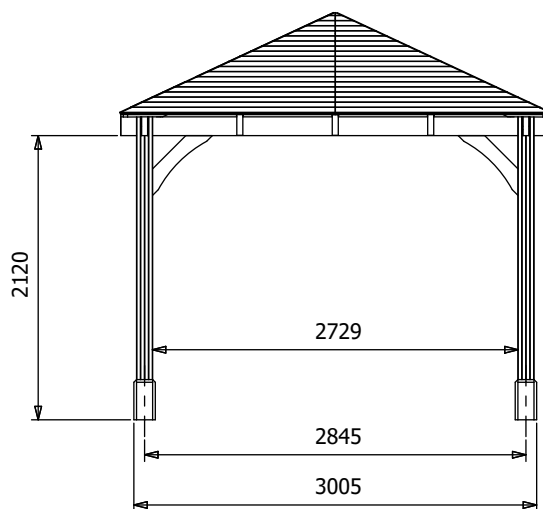

leviathan Chunky Gazebo

Specification

- **Overall External Dimensions:** 3.22m x 3.22m (10' 6" x 10' 6")
- **External Width:** 3.20m (10' 5")
- **External Depth:** 3.20m (10' 5")
- **Internal Width (Post):** 2.73m (8' 11")
- **Internal Depth (Post):** 2.73m (8' 11")
- **Ridge Height:** 3.04m (9' 11")
- **Eaves Height:** 2.12m (6' 11")
- **Timber:** Spruce
- **Uprights:** 120mm x 120mm
- **Roof:** 19mm Tongue & Groove Boards
- **Roof Covering Options:** None, Felt or Shingles