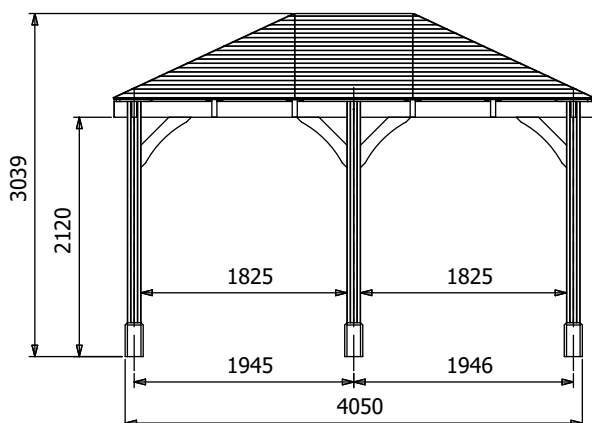

Leviathan Chunky Gazebo

Specification

- **Overall External Dimensions:** 4.26m x 3.22m (13' 11" x 10' 6")
- **External Width:** 4.24m (13' 10")
- **External Depth:** 3.20m (10' 5")
- **Internal Width (Post):** 3.77m (12' 4")
- **Internal Depth (Post):** 2.72m (8' 11")
- **Ridge Height:** 3.04m (9' 11")
- **Eaves Height:** 2.12m (6' 11")
- **Timber:** Spruce
- **Uprights:** 120mm x 120mm
- **Roof:** 19mm Tongue & Groove Boards
- **Roof Covering Options:** None, Felt or Shingles