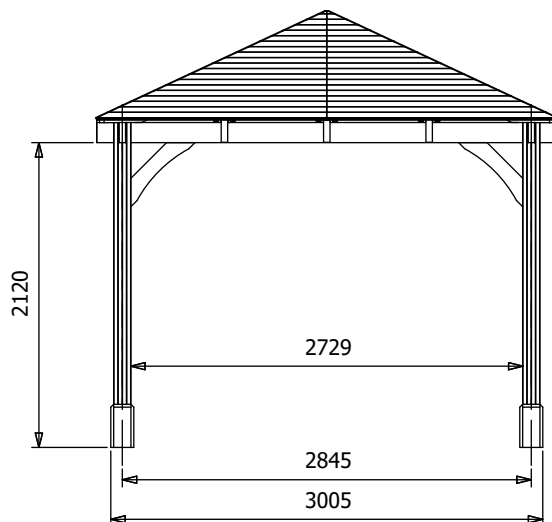

Leviathan Chunky Gazebo

Specification

- **Overall External Dimensions:** 4.26m x 3.22m (13' 11" x 10' 6")
- **External Width:** 4.24m (13' 10")
- **External Depth:** 3.20m (10' 5")
- **Internal Width (Post):** 3.77m (12' 4")
- **Internal Depth (Post):** 2.72m (8' 11")
- **Ridge Height:** 3.04m (9' 11")
- **Eaves Height:** 2.12m (6' 11")
- **Timber:** Spruce
- **Uprights:** 120mm x 120mm
- **Roof:** 19mm Tongue & Groove Boards
- **Roof Covering Options:** None, Felt or Shingles