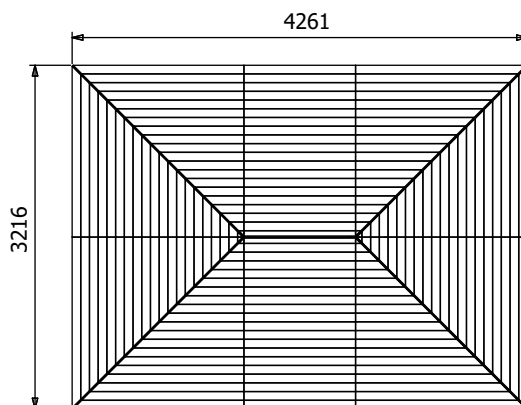

Leviathan Chunky Gazebo

Specification

- **Overall External Dimensions:** 4.26m x 3.22m (13' 11" x 10' 6")
- **External Width:** 4.24m (13' 10")
- **External Depth:** 3.20m (10' 5")
- **Internal Width (Post):** 3.77m (12' 4")
- **Internal Depth (Post):** 2.72m (8' 11")
- **Ridge Height:** 3.04m (9' 11")
- **Eaves Height:** 2.12m (6' 11")
- **Timber:** Spruce
- **Uprights:** 120mm x 120mm
- **Roof:** 19mm Tongue & Groove Boards
- **Roof Covering Options:** None, Felt or Shingles