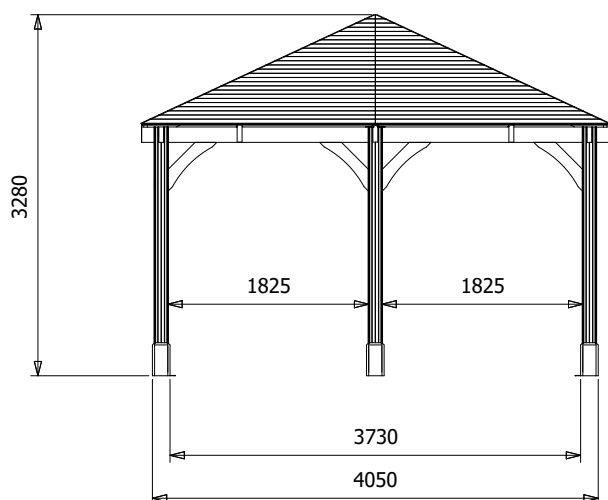

Leviathan Open Gazebo

Specification

- **Please Note:** All sizes quoted are nominal
- **Overall External Dimensions:** 4.26m x 4.26m (13' 11" x 13' 11")
- **External Width:** 4.26m (13' 11")
- **External Depth:** 4.26m (13' 11")
- **Internal Width:** 3.77m (12' 4")
- **Internal Depth:** 3.77m (12' 4")
- **Overall Height:** 3.28m (10' 9")
- **Internal Eaves Height:** 2.12m (6' 11")
- **Internal Width (Post):** 1.83m (6' 0")
- **Internal Depth (Post):** 1.83m (6' 0")
- **Internal Lower Post Trim Width:** 3.73 (12' 2")
- **Internal Lower Post Trim Depth:** 3.73 (12' 2")
- **External Lower Post Trim Width:** 4.05m (13' 3")
- **External Lower Post Trim Depth:** 4.05m (13' 3")
- **Timber:** Pressure Treated
- **Fixings:** All items supplied
- **Guarantee:** 10 Years on Timber against Rot and Insect Infestation
- **Please Note:** All fixings needed for assembly are supplied
- **Please Note:** All wood is pre-cut (with the exception of trims) for quick and easy construction.
- **Approximate DIY Assembly Time:** 1 Days - This is an approximate time only, based on 2 people. Assembly time may vary depending on season/weather conditions, foundation type, ability of those constructing, etc