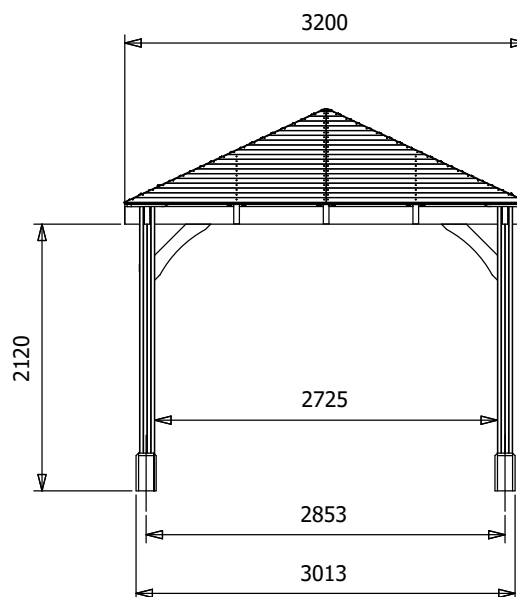

Leviathan Chunky Gazebo

Specification

- **Overall External Dimensions:** 6.06m x 3.22m (19' 10" x 10' 6")
- **External Width:** 6.04m (19' 9")
- **External Depth:** 3.04m (9' 11")
- **Internal Width (Post):** 5.57m (18' 3")
- **Internal Depth (Post):** 2.73m (8' 11")
- **Ridge Height:** 3.04m (9' 11")
- **Eaves Height:** 2.12m (6' 11")
- **Timber:** Spruce
- **Uprights:** 120mm x 120mm
- **Roof:** 19mm Tongue & Groove Boards
- **Roof Covering Options:** None, Felt or Shingles