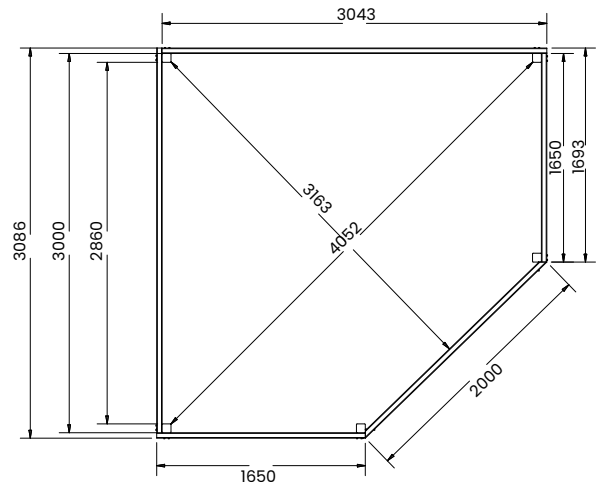

Utopia Diamond Corner Pergola

Specification

- **Please Note:** All sizes quoted are nominal
- **External Width:** 3.04m (9' 11")
- **External Depth:** 3.09m (10' 1")
- **Internal Width:** 2.86m (9' 4")
- **Internal Depth:** 2.86m (9' 4")
- **Overall Height:** 2.05m (6' 8")
- **Internal Eaves Height:** 1.97m (6' 5")
- **Uprights:** 70mm x 70mm
- **Guarantee:** 10 Years on Pressure Treated Timber against Rot and Insect Infestation

- **Timber:** Slow Grown Spruce
- **Approx. DIY Assembly Time:** 1 Days*
- *This is an approximate time only, based on 2 people. Assembly time may vary depending on season/weather conditions, foundation type, ability of those constructing, etc
- **Please Note:** All fixings needed for assembly are supplied
- **Please Note:** All wood is pre-cut (with the exception of trims) for quick and easy construction.

Image shows base product as an example and excludes any wall configurations.