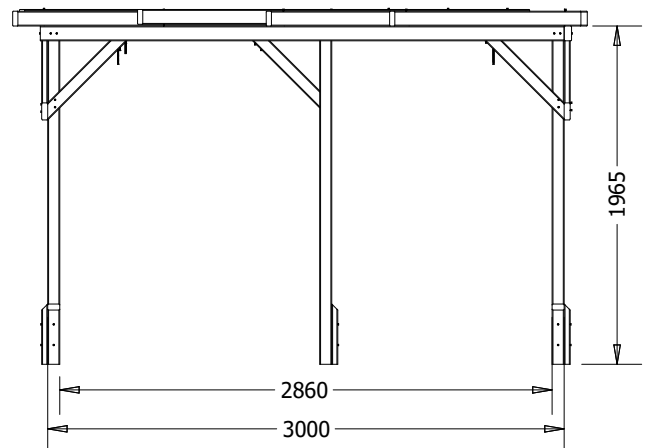

Utopia Diamond Corner Pergola

Specification

- **Please Note:** All sizes quoted are nominal
- **External Width:** 3.04m (9' 11")
- **External Depth:** 3.09m (10' 1")
- **Internal Width:** 2.86m (9' 4")
- **Internal Depth:** 2.86m (9' 4")
- **Overall Height:** 2.05m (6' 8")
- **Internal Eaves Height:** 1.97m (6' 5")
- **Uprights:** 70mm x 70mm
- **Guarantee:** 10 Years on Pressure Treated Timber against Rot and Insect Infestation

- **Timber:** Slow Grown Spruce
- **Approx. DIY Assembly Time:** 1 Days*
- *This is an approximate time only, based on 2 people. Assembly time may vary depending on season/weather conditions, foundation type, ability of those constructing, etc
- **Please Note:** All fixings needed for assembly are supplied
- **Please Note:** All wood is pre-cut (with the exception of trims) for quick and easy construction.

Image shows base product as an example and excludes any wall configurations.