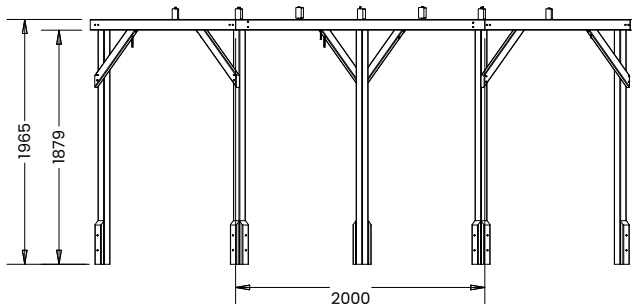

Utopia Diamond Corner Pergola

Specification

- **Please Note:** All sizes quoted are nominal
- **External Width:** 3.04m (9' 11")
- **External Depth:** 3.09m (10' 1")
- **Internal Width:** 2.86m (9' 4")
- **Internal Depth:** 2.86m (9' 4")
- **Overall Height:** 2.05m (6' 8")
- **Internal Eaves Height:** 1.97m (6' 5")
- **Uprights:** 70mm x 70mm
- **Guarantee:** 10 Years on Pressure Treated Timber against Rot and Insect Infestation

- **Timber:** Slow Grown Spruce
- **Approx. DIY Assembly Time:** 1 Days*
- *This is an approximate time only, based on 2 people. Assembly time may vary depending on season/weather conditions, foundation type, ability of those constructing, etc
- **Please Note:** All fixings needed for assembly are supplied
- **Please Note:** All wood is pre-cut (with the exception of trims) for quick and easy construction.

Image shows base product as an example and excludes any wall configurations.