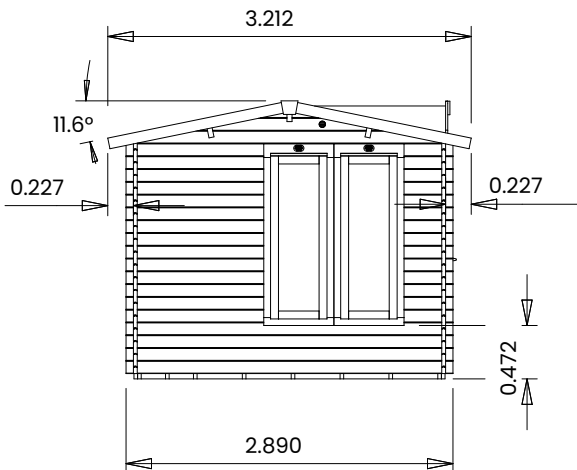

GhostFlower Log Cabin

Specification

- **Overall External Dimensions:** 6.756m x 3.212m (22' 2" x 10' 6")
- **External Width:** 6.680m (21' 11")
- **External Depth:** 2.890m (9' 5")
- **Internal Width:** 6.448m (21' 1")
- **Internal Depth:** 2.692m (8' 9")
- **Internal Area (m²):** 17.358m²
- **Ridge Height:** 2.458m (8' 0")
- **Internal Eaves Height:** 2.072m (6' 9") Plenty of Headroom!
- **Roof Covering Options:** Roof Felt Included
- **Roof Overhang:** 0.227m (0' 8")
- **Roof Thickness:** 19mm Tongue & Groove
- **Floor Thickness:** 19mm Tongue & Groove
- **Wall:** 100% Slow-Grown Spruce
- **Wall Thickness:** 34mm
- **Floor Bearers:** Pressure Treated for Longevity
- **Building Style:** Strong Interlocking Tongue & Groove Logs
- **Door Locking System:** Multi-point lock
- **Glazing Options:** 24mm Double Glazing Included as Standard
- **Glazing Material:** 4mm Toughened Glass
- **Window Opening Size:** 1.371m x 0.436m (4' 5" x 1' 5")
- **Window Locking System:** Secure Multi-Point Locking with Espagnolettes
- **Approx. DIY Assembly Time:** 2 Days. This time is an approximation, based on two people building the basic product with no added extras. Assembly time may vary with additional items such as roof shingles, or external circumstances like the weather.