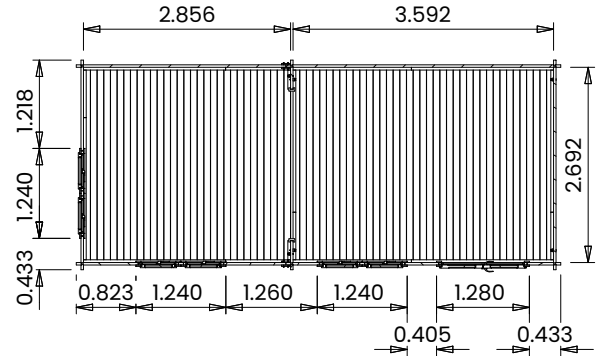

GhostFlower Log Cabin

Specification

- **Overall External Dimensions:** 6.756m x 3.212m (22' 2" x 10' 6")
- **External Width:** 6.680m (21' 11")
- **External Depth:** 2.890m (9' 5")
- **Internal Width:** 6.448m (21' 1")
- **Internal Depth:** 2.692m (8' 9")
- **Internal Area (m²):** 17.358m²
- **Ridge Height:** 2.458m (8' 0")
- **Internal Eaves Height:** 2.072m (6' 9") Plenty of Headroom!
- **Roof Covering Options:** Roof Felt Included
- **Roof Overhang:** 0.227m (0' 8")
- **Roof Thickness:** 19mm Tongue & Groove
- **Floor Thickness:** 19mm Tongue & Groove
- **Wall:** 100% Slow-Grown Spruce
- **Wall Thickness:** 34mm
- **Floor Bearers:** Pressure Treated for Longevity
- **Building Style:** Strong Interlocking Tongue & Groove Logs
- **Door Locking System:** Multi-point lock
- **Glazing Options:** 24mm Double Glazing Included as Standard
- **Glazing Material:** 4mm Toughened Glass
- **Window Opening Size:** 1.371m x 0.436m (4' 5" x 1' 5")
- **Window Locking System:** Secure Multi-Point Locking with Espagnolettes
- **Approx. DIY Assembly Time:** 2 Days. This time is an approximation, based on two people building the basic product with no added extras. Assembly time may vary with additional items such as roof shingles, or external circumstances like the weather.