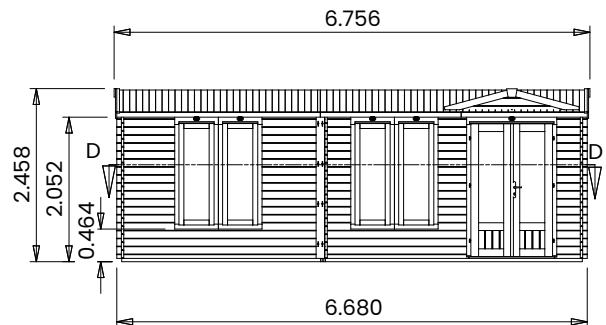

GhostFlower Log Cabin

Specification

- **Overall External Dimensions:** 6.756m x 3.212m (22' 2" x 10' 6")
- **External Width:** 6.680m (21' 11")
- **External Depth:** 2.890m (9' 5")
- **Internal Width:** 6.448m (21' 1")
- **Internal Depth:** 2.692m (8' 9")
- **Internal Area (m²):** 17.358m²
- **Ridge Height:** 2.458m (8' 0")
- **Internal Eaves Height:** 2.072m (6' 9") Plenty of Headroom!
- **Roof Covering Options:** Roof Felt Included
- **Roof Overhang:** 0.227m (0' 8")
- **Roof Thickness:** 19mm Tongue & Groove
- **Floor Thickness:** 19mm Tongue & Groove
- **Wall:** 100% Slow-Grown Spruce
- **Wall Thickness:** 34mm
- **Floor Bearers:** Pressure Treated for Longevity
- **Building Style:** Strong Interlocking Tongue & Groove Logs
- **Door Locking System:** Multi-point lock
- **Glazing Options:** 24mm Double Glazing Included as Standard
- **Glazing Material:** 4mm Toughened Glass
- **Window Opening Size:** 1.371m x 0.436m (4' 5" x 1' 5")
- **Window Locking System:** Secure Multi-Point Locking with Espagnolettes
- **Approx. DIY Assembly Time:** 2 Days. This time is an approximation, based on two people building the basic product with no added extras. Assembly time may vary with additional items such as roof shingles, or external circumstances like the weather.