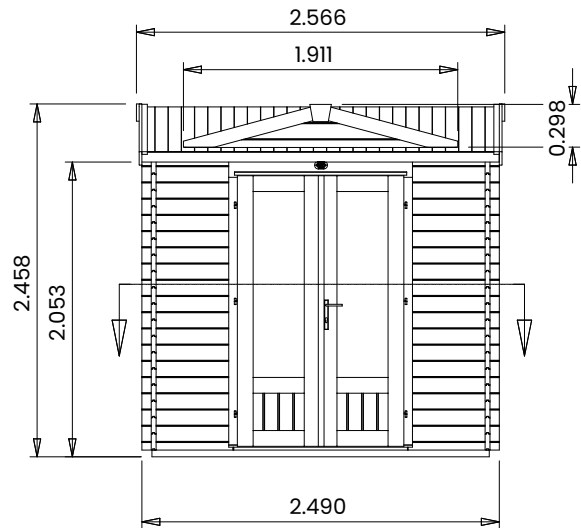

# GhostFlower Log Cabin

## Specification

- **Please Note:** All sizes quoted are nominal
- **Overall External Dimensions:** 2.566m x 2.760m (8' 5" x 9' 0")
- **External Width:** 2.490m (8' 2")
- **External Depth:** 2.490m (8' 2")
- **Internal Width:** 2.292m (7' 6")
- **Internal Depth:** 2.292m (7' 6")
- **Internal Area (m<sup>2</sup>):** 5.253m<sup>2</sup>
- **Ridge Height:** 2.458m (8' 0")
- **Internal Eaves Height:** 2.078m (6' 9") Plenty of Headroom!
- **Roof Overhang:** 0.200m (0' 7")
- **Wall Thickness:** 34mm
- **Floor Thickness:** 19mm
- **Roof Thickness:** 19mm
- **Roof Purlins:** 140 x 45mm
- **Floor Bearers:** Pressure Treated for Longevity
- **Double Door walkthrough height:** 1.821m (5' 11")
- **Double Door walkthrough width:** 1.096m (3' 7")
- **Door Locking System:** Multi-point lock
- **Window Opening Size:** 1.371m x 0.436m (4' 5" x 1' 5")
- **Included as Standard:** Plastic Vents, Adjustable Storm Braces, Assembly Instructions and Fixings
- **Please Note:** All wood is planed, pre-cut (with the exception of trims), and pre notched for quick and easy construction
- **Fixings:** All Items Supplied
- **Guarantee:** 10 Years on Pressure Treated Timber against Rot and Insect Infestation
- **Assembly Time:** 2 Days\*