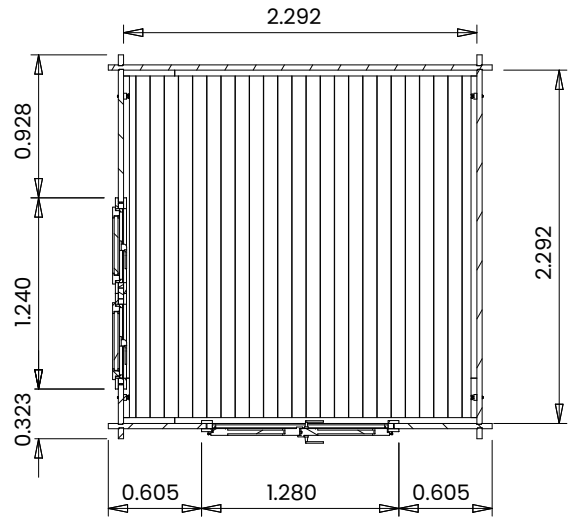

# GhostFlower Log Cabin

## Specification

- **Please Note:** All sizes quoted are nominal
- **Overall External Dimensions:** 2.566m x 2.760m (8' 5" x 9' 0")
- **External Width:** 2.490m (8' 2")
- **External Depth:** 2.490m (8' 2")
- **Internal Width:** 2.292m (7' 6")
- **Internal Depth:** 2.292m (7' 6")
- **Internal Area (m<sup>2</sup>):** 5.253m<sup>2</sup>
- **Ridge Height:** 2.458m (8' 0")
- **Internal Eaves Height:** 2.078m (6' 9") Plenty of Headroom!
- **Roof Overhang:** 0.200m (0' 7")
- **Wall Thickness:** 34mm
- **Floor Thickness:** 19mm
- **Roof Thickness:** 19mm
- **Roof Purlins:** 140 x 45mm
- **Floor Bearers:** Pressure Treated for Longevity
- **Double Door walkthrough height:** 1.821m (5' 11")
- **Double Door walkthrough width:** 1.096m (3' 7")
- **Door Locking System:** Multi-point lock
- **Window Opening Size:** 1.371m x 0.436m (4' 5" x 1' 5")
- **Included as Standard:** Plastic Vents, Adjustable Storm Braces, Assembly Instructions and Fixings
- **Please Note:** All wood is planed, pre-cut (with the exception of trims), and pre notched for quick and easy construction
- **Fixings:** All Items Supplied
- **Guarantee:** 10 Years on Pressure Treated Timber against Rot and Insect Infestation
- **Assembly Time:** 2 Days\*