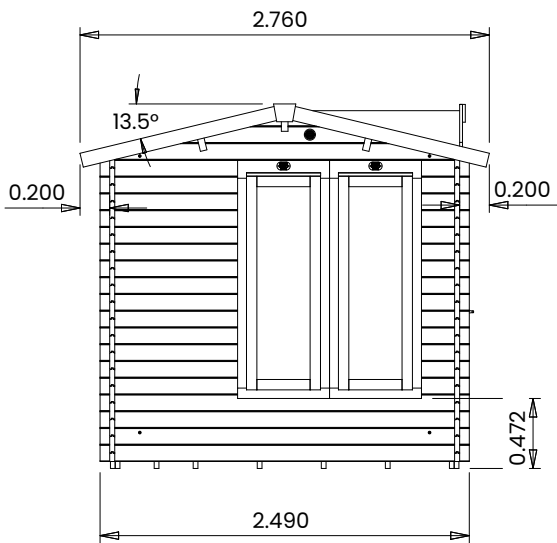

# GhostFlower Log Cabin

## Specification

- **Please Note:** All sizes quoted are nominal
- **Overall External Dimensions:** 2.566m x 2.760m (8' 5" x 9' 0")
- **External Width:** 2.490m (8' 2")
- **External Depth:** 2.490m (8' 2")
- **Internal Width:** 2.292m (7' 6")
- **Internal Depth:** 2.292m (7' 6")
- **Internal Area (m<sup>2</sup>):** 5.253m<sup>2</sup>
- **Ridge Height:** 2.458m (8' 0")
- **Internal Eaves Height:** 2.078m (6' 9") Plenty of Headroom!
- **Roof Overhang:** 0.200m (0' 7")
- **Wall Thickness:** 34mm
- **Floor Thickness:** 19mm
- **Roof Thickness:** 19mm
- **Roof Purlins:** 140 x 45mm
- **Floor Bearers:** Pressure Treated for Longevity
- **Double Door walkthrough height:** 1.821m (5' 11")
- **Double Door walkthrough width:** 1.096m (3' 7")
- **Door Locking System:** Multi-point lock
- **Window Opening Size:** 1.371m x 0.436m (4' 5" x 1' 5")
- **Included as Standard:** Plastic Vents, Adjustable Storm Braces, Assembly Instructions and Fixings
- **Please Note:** All wood is planed, pre-cut (with the exception of trims), and pre notched for quick and easy construction
- **Fixings:** All Items Supplied
- **Guarantee:** 10 Years on Pressure Treated Timber against Rot and Insect Infestation
- **Assembly Time:** 2 Days\*