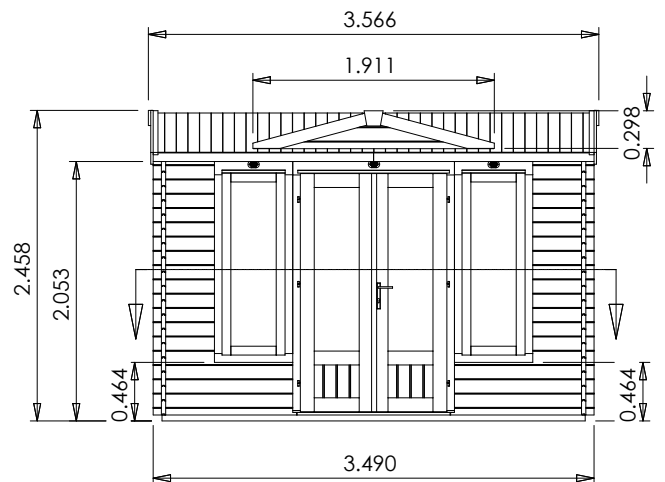

# GhostFlower Log Cabin

## Specification

- **Please Note:** All sizes quoted are nominal
- **Overall External Dimensions:** 3.566m x 2.760m (11' 8" x 9' 0")
- **External Width:** 3.490m (11' 5")
- **External Depth:** 2.490m (8' 2")
- **Internal Width:** 3.292m (10' 9")
- **Internal Depth:** 2.292m (7' 6")
- **Internal Area (m<sup>2</sup>):** 7.545m<sup>2</sup>
- **Ridge Height:** 2.458m (8' 0")
- **Internal Eaves Height:** 2.078m (6' 9") Plenty of Headroom!
- **Roof Overhang:** 0.200m (0' 7")
- **Wall Thickness:** 34mm
- **Floor Thickness:** 19mm
- **Roof Thickness:** 19mm
- **Roof Purlins:** 140 x 45mm
- **Floor Bearers:** Pressure Treated for Longevity
- **Double Door walkthrough height:** 1.821m (5' 11")
- **Double Door walkthrough width:** 1.096m (3' 7")
- **Door Locking System:** Multi-point lock
- **Window Opening Size:** 1.371m x 0.436m (4' 5" x 1' 5")
- **Included as Standard:** Plastic Vents, Adjustable Storm Braces, Assembly Instructions and Fixings
- **Please Note:** All wood is planed, pre-cut (with the exception of trims), and pre notched for quick and easy construction
- **Fixings:** All Items Supplied
- **Guarantee:** 10 Years on Pressure Treated Timber against Rot and Insect Infestation
- **Assembly Time:** 2 Days\*