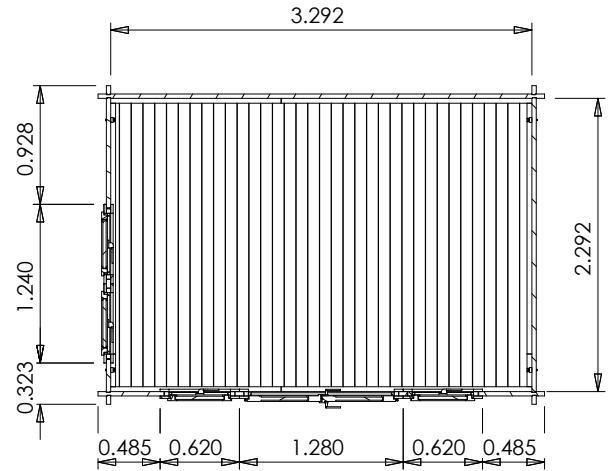

# GhostFlower Log Cabin

## Specification

- **Please Note:** All sizes quoted are nominal
- **Overall External Dimensions:** 3.566m x 2.760m (11' 8" x 9' 0")
- **External Width:** 3.490m (11' 5")
- **External Depth:** 2.490m (8' 2")
- **Internal Width:** 3.292m (10' 9")
- **Internal Depth:** 2.292m (7' 6")
- **Internal Area (m<sup>2</sup>):** 7.545m<sup>2</sup>
- **Ridge Height:** 2.458m (8' 0")
- **Internal Eaves Height:** 2.078m (6' 9") Plenty of Headroom!
- **Roof Overhang:** 0.200m (0' 7")
- **Wall Thickness:** 34mm
- **Floor Thickness:** 19mm
- **Roof Thickness:** 19mm
- **Roof Purlins:** 140 x 45mm
- **Floor Bearers:** Pressure Treated for Longevity
- **Double Door walkthrough height:** 1.821m (5' 11")
- **Double Door walkthrough width:** 1.096m (3' 7")
- **Door Locking System:** Multi-point lock
- **Window Opening Size:** 1.371m x 0.436m (4' 5" x 1' 5")
- **Included as Standard:** Plastic Vents, Adjustable Storm Braces, Assembly Instructions and Fixings
- **Please Note:** All wood is planed, pre-cut (with the exception of trims), and pre notched for quick and easy construction
- **Fixings:** All Items Supplied
- **Guarantee:** 10 Years on Pressure Treated Timber against Rot and Insect Infestation
- **Assembly Time:** 2 Days\*