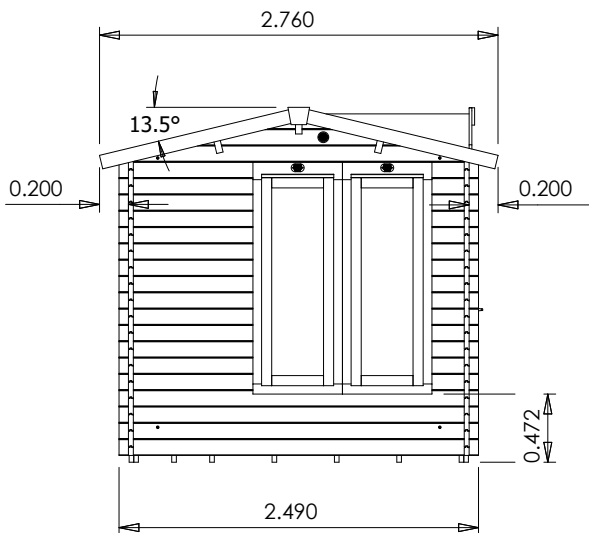

# GhostFlower Log Cabin

## Specification

- **Please Note:** All sizes quoted are nominal
- **Overall External Dimensions:** 3.566m x 2.760m (11' 8" x 9' 0")
- **External Width:** 3.490m (11' 5")
- **External Depth:** 2.490m (8' 2")
- **Internal Width:** 3.292m (10' 9")
- **Internal Depth:** 2.292m (7' 6")
- **Internal Area (m<sup>2</sup>):** 7.545m<sup>2</sup>
- **Ridge Height:** 2.458m (8' 0")
- **Internal Eaves Height:** 2.078m (6' 9") Plenty of Headroom!
- **Roof Overhang:** 0.200m (0' 7")
- **Wall Thickness:** 34mm
- **Floor Thickness:** 19mm
- **Roof Thickness:** 19mm
- **Roof Purlins:** 140 x 45mm
- **Floor Bearers:** Pressure Treated for Longevity
- **Double Door walkthrough height:** 1.821m (5' 11")
- **Double Door walkthrough width:** 1.096m (3' 7")
- **Door Locking System:** Multi-point lock
- **Window Opening Size:** 1.371m x 0.436m (4' 5" x 1' 5")
- **Included as Standard:** Plastic Vents, Adjustable Storm Braces, Assembly Instructions and Fixings
- **Please Note:** All wood is planed, pre-cut (with the exception of trims), and pre notched for quick and easy construction
- **Fixings:** All Items Supplied
- **Guarantee:** 10 Years on Pressure Treated Timber against Rot and Insect Infestation
- **Assembly Time:** 2 Days\*