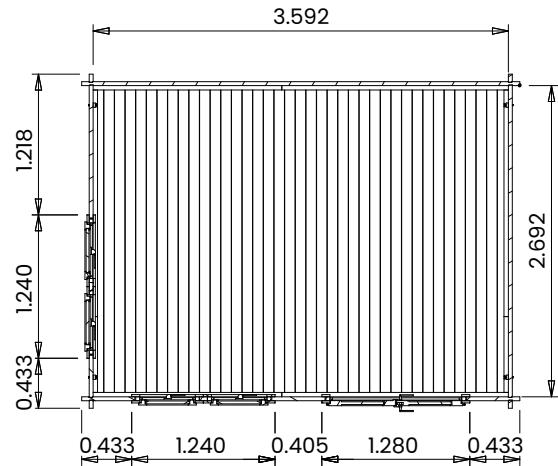

# GhostFlower Log Cabin

## Specification

- **Please Note:** All sizes quoted are nominal
- **Overall External Dimensions:** 3.866m x 3.212m (12' 8" x 10' 6")
- **External Width:** 3.790m (12' 5")
- **External Depth:** 2.890m (9' 5")
- **Internal Width:** 3.592m (11' 9")
- **Internal Depth:** 2.692m (8' 10")
- **Internal Area (m<sup>2</sup>):** 9.670m<sup>2</sup>
- **Ridge Height:** 2.458m (8' 0")
- **Internal Eaves Height:** 2.052m (6' 8") Plenty of Headroom!
- **Roof Overhang:** 0.227m (0' 9")
- **Wall Thickness:** 34mm
- **Floor Thickness:** 19mm
- **Roof Thickness:** 19mm
- **Roof Purlins:** 140 x 45mm
- **Floor Bearers:** Pressure Treated for Longevity
- **Double Door walkthrough height:** 1.821m (5' 11")
- **Double Door walkthrough width:** 1.096m (3' 7")
- **Door Locking System:** Multi-point lock
- **Window Opening Size:** 1.371m x 0.436m (4' 5" x 1' 5")
- **Included as Standard:** Plastic Vents, Adjustable Storm Braces, Assembly Instructions and Fixings
- **Please Note:** All wood is planed, pre-cut (with the exception of trims), and pre notched for quick and easy construction
- **Fixings:** All Items Supplied
- **Guarantee:** 10 Years on Pressure Treated Timber against Rot and Insect Infestation
- **Assembly Time:** 2 Days\*