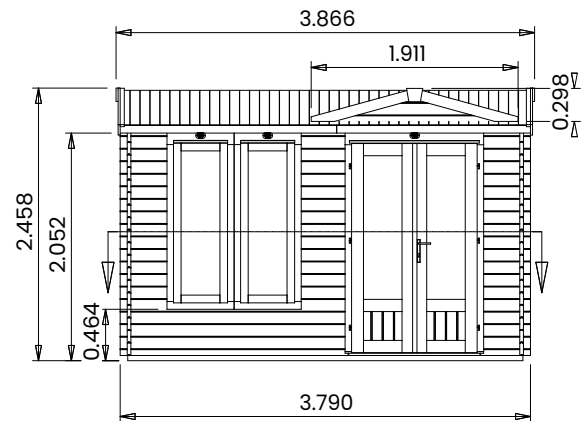

# GhostFlower Log Cabin

## Specification

- **Please Note:** All sizes quoted are nominal
- **Overall External Dimensions:** 3.866m x 3.212m (12' 8" x 10' 6")
- **External Width:** 3.790m (12' 5")
- **External Depth:** 2.890m (9' 5")
- **Internal Width:** 3.592m (11' 9")
- **Internal Depth:** 2.692m (8' 10")
- **Internal Area (m<sup>2</sup>):** 9.670m<sup>2</sup>
- **Ridge Height:** 2.458m (8' 0")
- **Internal Eaves Height:** 2.052m (6' 8") Plenty of Headroom!
- **Roof Overhang:** 0.227m (0' 9")
- **Wall Thickness:** 34mm
- **Floor Thickness:** 19mm
- **Roof Thickness:** 19mm
- **Roof Purlins:** 140 x 45mm
- **Floor Bearers:** Pressure Treated for Longevity
- **Double Door walkthrough height:** 1.821m (5' 11")
- **Double Door walkthrough width:** 1.096m (3' 7")
- **Door Locking System:** Multi-point lock
- **Window Opening Size:** 1.371m x 0.436m (4' 5" x 1' 5")
- **Included as Standard:** Plastic Vents, Adjustable Storm Braces, Assembly Instructions and Fixings
- **Please Note:** All wood is planed, pre-cut (with the exception of trims), and pre notched for quick and easy construction
- **Fixings:** All Items Supplied
- **Guarantee:** 10 Years on Pressure Treated Timber against Rot and Insect Infestation
- **Assembly Time:** 2 Days\*