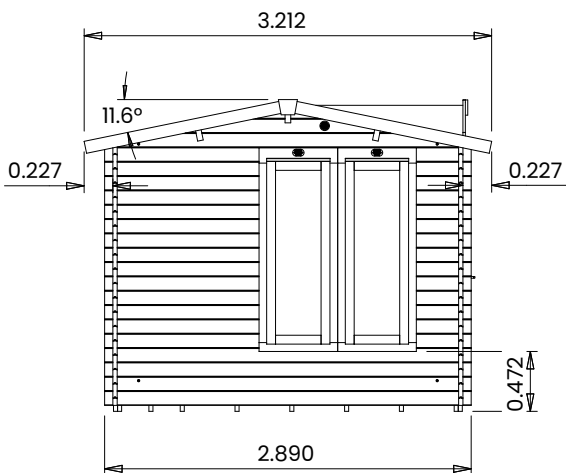

# GhostFlower Log Cabin

## Specification

- **Please Note:** All sizes quoted are nominal
- **Overall External Dimensions:** 3.866m x 3.212m (12' 8" x 10' 6")
- **External Width:** 3.790m (12' 5")
- **External Depth:** 2.890m (9' 5")
- **Internal Width:** 3.592m (11' 9")
- **Internal Depth:** 2.692m (8' 10")
- **Internal Area (m<sup>2</sup>):** 9.670m<sup>2</sup>
- **Ridge Height:** 2.458m (8' 0")
- **Internal Eaves Height:** 2.052m (6' 8") Plenty of Headroom!
- **Roof Overhang:** 0.227m (0' 9")
- **Wall Thickness:** 34mm
- **Floor Thickness:** 19mm
- **Roof Thickness:** 19mm
- **Roof Purlins:** 140 x 45mm
- **Floor Bearers:** Pressure Treated for Longevity
- **Double Door walkthrough height:** 1.821m (5' 11")
- **Double Door walkthrough width:** 1.096m (3' 7")
- **Door Locking System:** Multi-point lock
- **Window Opening Size:** 1.371m x 0.436m (4' 5" x 1' 5")
- **Included as Standard:** Plastic Vents, Adjustable Storm Braces, Assembly Instructions and Fixings
- **Please Note:** All wood is planed, pre-cut (with the exception of trims), and pre notched for quick and easy construction
- **Fixings:** All Items Supplied
- **Guarantee:** 10 Years on Pressure Treated Timber against Rot and Insect Infestation
- **Assembly Time:** 2 Days\*