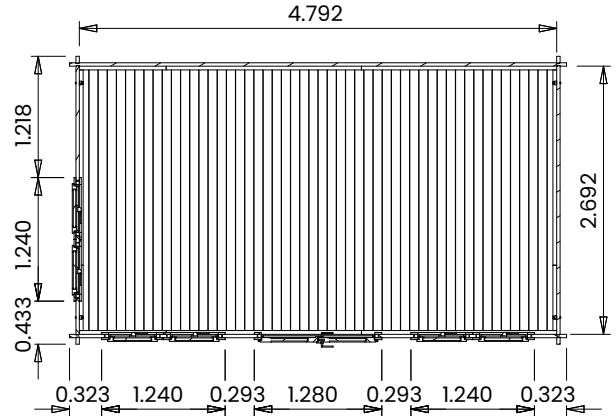

## Specification

- **Please Note:** All sizes quoted are nominal
- **Overall External Dimensions:** 5.066m x 3.212m (16' 7" x 10' 6")
- **External Width:** 4.990m (16' 4")
- **External Depth:** 2.890m (9' 5")
- **Internal Width:** 4.792m (15' 8")
- **Internal Depth:** 2.692m (8' 10")
- **Internal Area (m<sup>2</sup>):** 12.900m<sup>2</sup>
- **Ridge Height:** 2.458m (8' 0")
- **Internal Eaves Height:** 2.078m (6' 9") Plenty of Headroom!
- **Roof Overhang:** 0.227m (0' 9")
- **Wall Thickness:** 34mm
- **Floor Thickness:** 19mm
- **Roof Thickness:** 19mm
- **Roof Purlins:** 210 x 45mm
- **Floor Bearers:** Pressure Treated for Longevity
- **Double Door walkthrough height:** 1.821m (5' 11")
- **Double Door walkthrough width:** 1.096m (3' 7")
- **Door Locking System:** Multi-point lock
- **Window Opening Size:** 1.371m x 0.436m (4' 5" x 1' 5")
- **Included as Standard:** Plastic Vents, Adjustable Storm Braces, Assembly Instructions and Fixings
- **Please Note:** All wood is planed, pre-cut (with the exception of trims), and pre notched for quick and easy construction
- **Fixings:** All Items Supplied
- **Guarantee:** 10 Years on Pressure Treated Timber against Rot and Insect Infestation
- **Assembly Time:** 2 Days\*