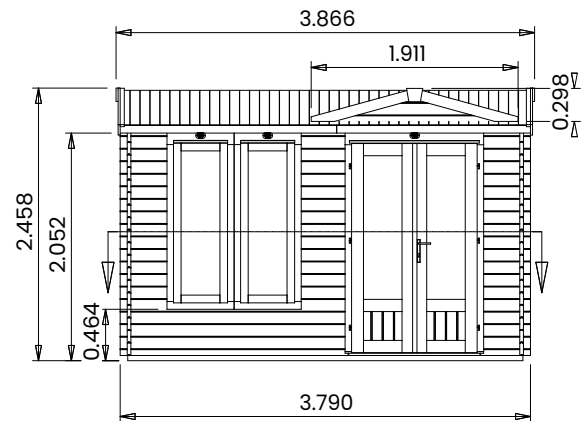

# GhostFlower Log Cabin

## Specification

- **Please Note:** All sizes quoted are nominal
- **Overall External Dimensions:** 3.866m x 3.212m (12' 8" x 10' 6")
- **External Width:** 3.790m (12' 5")
- **External Depth:** 2.890m (9' 5")
- **Internal Width:** 3.592m (11' 9")
- **Internal Depth:** 2.692m (8' 10")
- **Internal Area (m<sup>2</sup>):** 9.670m<sup>2</sup>
- **Ridge Height:** 2.458m (8' 0")
- **Internal Eaves Height:** 2.078m (6' 9") Plenty of Headroom!
- **Roof Overhang:** 0.227m (0' 9")
- **Wall Thickness:** 34mm
- **Floor Thickness:** 19mm
- **Roof Thickness:** 19mm
- **Roof Purlins:** 140 x 45mm
- **Floor Bearers:** Pressure Treated for Longevity
- **Double Door walkthrough height:** 1.821m (5' 11")
- **Double Door walkthrough width:** 1.096m (3' 7")
- **Door Locking System:** Multi-point lock
- **Window Opening Size:** 1.371m x 0.436m (4' 5" x 1' 5")
- **Included as Standard:** Plastic Vents, Adjustable Storm Braces, Assembly Instructions and Fixings
- **Please Note:** All wood is planed, pre-cut (with the exception of trims), and pre notched for quick and easy construction
- **Fixings:** All Items Supplied
- **Guarantee:** 10 Years on Pressure Treated Timber against Rot and Insect Infestation
- **Assembly Time:** 2 Days\*