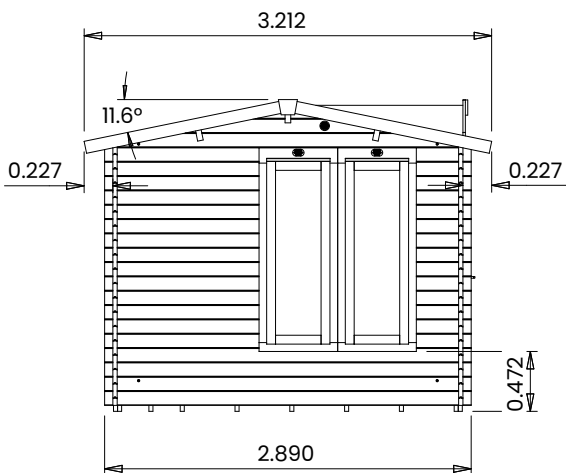

# GhostFlower Log Cabin

## Specification

- **Please Note:** All sizes quoted are nominal
- **Overall External Dimensions:** 3.866m x 3.212m (12' 8" x 10' 6")
- **External Width:** 3.790m (12' 5")
- **External Depth:** 2.890m (9' 5")
- **Internal Width:** 3.592m (11' 9")
- **Internal Depth:** 2.692m (8' 10")
- **Internal Area (m<sup>2</sup>):** 9.670m<sup>2</sup>
- **Ridge Height:** 2.458m (8' 0")
- **Internal Eaves Height:** 2.078m (6' 9") Plenty of Headroom!
- **Roof Overhang:** 0.227m (0' 9")
- **Wall Thickness:** 34mm
- **Floor Thickness:** 19mm
- **Roof Thickness:** 19mm
- **Roof Purlins:** 140 x 45mm
- **Floor Bearers:** Pressure Treated for Longevity
- **Double Door walkthrough height:** 1.821m (5' 11")
- **Double Door walkthrough width:** 1.096m (3' 7")
- **Door Locking System:** Multi-point lock
- **Window Opening Size:** 1.371m x 0.436m (4' 5" x 1' 5")
- **Included as Standard:** Plastic Vents, Adjustable Storm Braces, Assembly Instructions and Fixings
- **Please Note:** All wood is planed, pre-cut (with the exception of trims), and pre notched for quick and easy construction
- **Fixings:** All Items Supplied
- **Guarantee:** 10 Years on Pressure Treated Timber against Rot and Insect Infestation
- **Assembly Time:** 2 Days\*