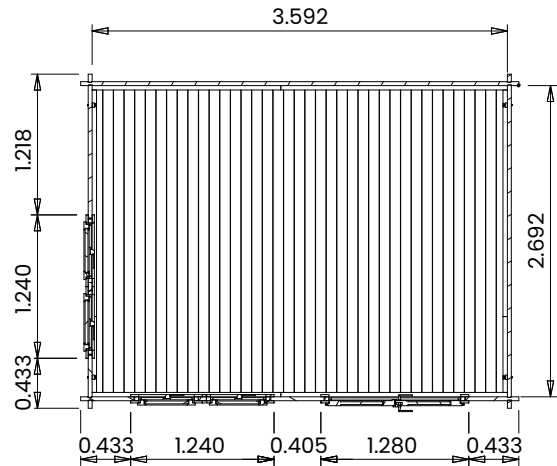

# GhostFlower Log Cabin

## Specification

- **Please Note:** All sizes quoted are nominal
- **Overall External Dimensions:** 3.866m x 3.212m (12' 8" x 10' 6")
- **External Width:** 3.790m (12' 5")
- **External Depth:** 2.890m (9' 5")
- **Internal Width:** 3.592m (11' 9")
- **Internal Depth:** 2.692m (8' 10")
- **Internal Area (m<sup>2</sup>):** 9.670m<sup>2</sup>
- **Ridge Height:** 2.458m (8' 0")
- **Internal Eaves Height:** 2.078m (6' 9") Plenty of Headroom!
- **Roof Overhang:** 0.227m (0' 9")
- **Wall Thickness:** 34mm
- **Floor Thickness:** 19mm
- **Roof Thickness:** 19mm
- **Roof Purlins:** 140 x 45mm
- **Floor Bearers:** Pressure Treated for Longevity
- **Double Door walkthrough height:** 1.821m (5' 11")
- **Double Door walkthrough width:** 1.096m (3' 7")
- **Door Locking System:** Multi-point lock
- **Window Opening Size:** 1.371m x 0.436m (4' 5" x 1' 5")
- **Included as Standard:** Plastic Vents, Adjustable Storm Braces, Assembly Instructions and Fixings
- **Please Note:** All wood is planed, pre-cut (with the exception of trims), and pre notched for quick and easy construction
- **Fixings:** All Items Supplied
- **Guarantee:** 10 Years on Pressure Treated Timber against Rot and Insect Infestation
- **Assembly Time:** 2 Days\*