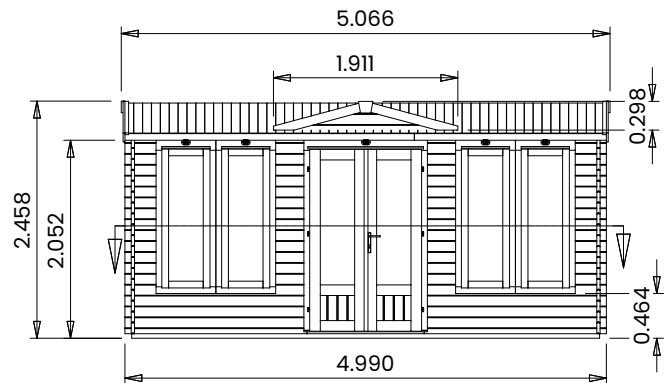

# GhostFlower Log Cabin

## Specification

- **Please Note:** All sizes quoted are nominal
- **Overall External Dimensions:** 5.066m x 3.212m (16' 7" x 10' 6")
- **External Width:** 4.990m (16' 4")
- **External Depth:** 2.890m (9' 5")
- **Internal Width:** 4.792m (15' 8")
- **Internal Depth:** 2.692m (8' 10")
- **Internal Area (m<sup>2</sup>):** 12.900m<sup>2</sup>
- **Ridge Height:** 2.458m (8' 0")
- **Internal Eaves Height:** 2.078m (6' 9") Plenty of Headroom!
- **Roof Overhang:** 0.227m (0' 9")
- **Wall Thickness:** 34mm
- **Floor Thickness:** 19mm
- **Roof Thickness:** 19mm
- **Roof Purlins:** 210 x 45mm
- **Floor Bearers:** Pressure Treated for Longevity
- **Double Door walkthrough height:** 1.821m (5' 11")
- **Double Door walkthrough width:** 1.096m (3' 7")
- **Door Locking System:** Multi-point lock
- **Window Opening Size:** 1.371m x 0.436m (4' 5" x 1' 5")
- **Included as Standard:** Plastic Vents, Adjustable Storm Braces, Assembly Instructions and Fixings
- **Please Note:** All wood is planed, pre-cut (with the exception of trims), and pre notched for quick and easy construction
- **Fixings:** All Items Supplied
- **Guarantee:** 10 Years on Pressure Treated Timber against Rot and Insect Infestation
- **Assembly Time:** 2 Days\*