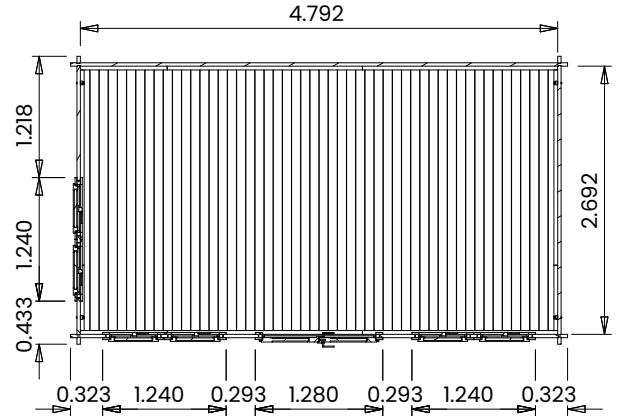

# GhostFlower Log Cabin

## Specification

- **Please Note:** All sizes quoted are nominal
- **Overall External Dimensions:** 5.066m x 3.212m (16' 7" x 10' 6")
- **External Width:** 4.990m (16' 4")
- **External Depth:** 2.890m (9' 5")
- **Internal Width:** 4.792m (15' 8")
- **Internal Depth:** 2.692m (8' 10")
- **Internal Area (m<sup>2</sup>):** 12.900m<sup>2</sup>
- **Ridge Height:** 2.458m (8' 0")
- **Internal Eaves Height:** 2.078m (6' 9") Plenty of Headroom!
- **Roof Overhang:** 0.227m (0' 9")
- **Wall Thickness:** 34mm
- **Floor Thickness:** 19mm
- **Roof Thickness:** 19mm
- **Roof Purlins:** 210 x 45mm
- **Floor Bearers:** Pressure Treated for Longevity
- **Double Door walkthrough height:** 1.821m (5' 11")
- **Double Door walkthrough width:** 1.096m (3' 7")
- **Door Locking System:** Multi-point lock
- **Window Opening Size:** 1.371m x 0.436m (4' 5" x 1' 5")
- **Included as Standard:** Plastic Vents, Adjustable Storm Braces, Assembly Instructions and Fixings
- **Please Note:** All wood is planed, pre-cut (with the exception of trims), and pre notched for quick and easy construction
- **Fixings:** All Items Supplied
- **Guarantee:** 10 Years on Pressure Treated Timber against Rot and Insect Infestation
- **Assembly Time:** 2 Days\*