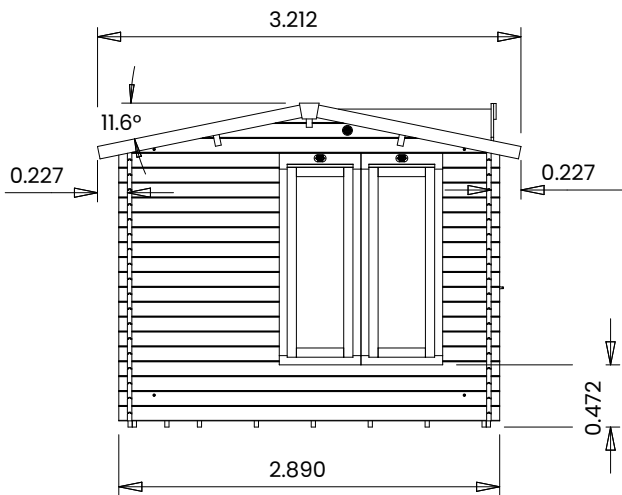

# GhostFlower Log Cabin

## Specification

- **Please Note:** All sizes quoted are nominal
- **Overall External Dimensions:** 5.066m x 3.212m (16' 7" x 10' 6")
- **External Width:** 4.990m (16' 4")
- **External Depth:** 2.890m (9' 5")
- **Internal Width:** 4.792m (15' 8")
- **Internal Depth:** 2.692m (8' 10")
- **Internal Area (m<sup>2</sup>):** 12.900m<sup>2</sup>
- **Ridge Height:** 2.458m (8' 0")
- **Internal Eaves Height:** 2.078m (6' 9") Plenty of Headroom!
- **Roof Overhang:** 0.227m (0' 9")
- **Wall Thickness:** 34mm
- **Floor Thickness:** 19mm
- **Roof Thickness:** 19mm
- **Roof Purlins:** 210 x 45mm
- **Floor Bearers:** Pressure Treated for Longevity
- **Double Door walkthrough height:** 1.821m (5' 11")
- **Double Door walkthrough width:** 1.096m (3' 7")
- **Door Locking System:** Multi-point lock
- **Window Opening Size:** 1.371m x 0.436m (4' 5" x 1' 5")
- **Included as Standard:** Plastic Vents, Adjustable Storm Braces, Assembly Instructions and Fixings
- **Please Note:** All wood is planed, pre-cut (with the exception of trims), and pre notched for quick and easy construction
- **Fixings:** All Items Supplied
- **Guarantee:** 10 Years on Pressure Treated Timber against Rot and Insect Infestation
- **Assembly Time:** 2 Days\*