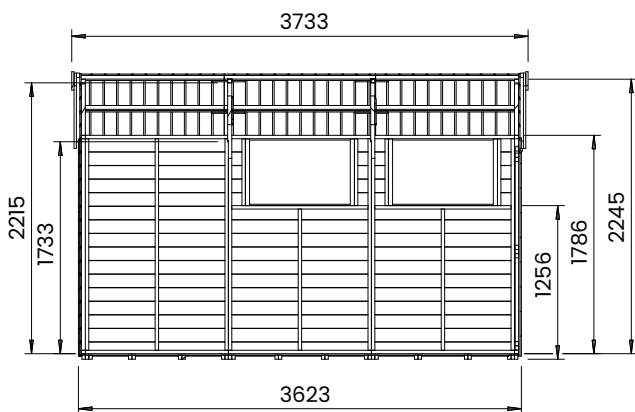

## Specification

- **Overall External Dimensions:** W2.485m x D3.733m (8' 1" x 12' 3")
- **External Width:** 2.385m (7' 10")
- **External Depth:** 3.623m (11' 11")
- **Internal Width:** 2.272m (7' 5")
- **Internal Depth:** 3.510m (11' 6")
- **Internal Area (m<sup>2</sup>):** 7.975m (26' 2")
- **Overall Height:** 2.351m (7' 8")
- **Internal Eaves Height:** 2.245m (7' 4")
- **Roof Thickness:** 12mm Tongue & Groove
- **Roof Covering Options:** Felt Included as Standard
- **Roof Purlins:** 28mm x 34mm
- **Overall Wall Thickness:** 12mm Tongue & Groove
- **Floor Thickness:** 12mm Tongue & Groove
- **Framing:** 28mm x 34mm
- **Glazing Material:** 4mm Toughened Glass
- **Door Locking System:** Lock and 2x Shoot Bolts
- **Door Style:** Double Door
- **Guarantee:** 10 Years on Timber against Rot and Insect Infestation
- **Please Note:** All fixings needed for assembly are supplied