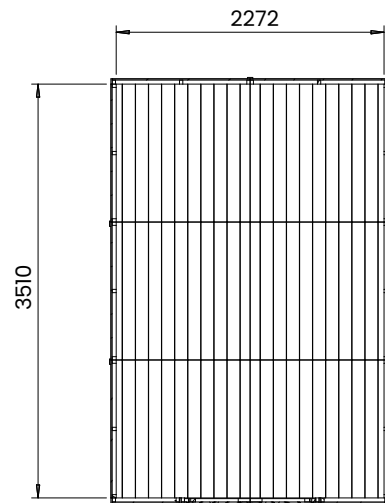

## Specification

- **Overall External Dimensions:** W2.485m x D3.733m (8' 1" x 12' 3")
- **External Width:** 2.385m (7' 10")
- **External Depth:** 3.623m (11' 11")
- **Internal Width:** 2.272m (7' 5")
- **Internal Depth:** 3.510m (11' 6")
- **Internal Area (m<sup>2</sup>):** 7.975m (26' 2")
- **Overall Height:** 2.351m (7' 8")
- **Internal Eaves Height:** 2.245m (7' 4")
- **Roof Thickness:** 12mm Tongue & Groove
- **Roof Covering Options:** Felt Included as Standard
- **Roof Purlins:** 28mm x 34mm
- **Overall Wall Thickness:** 12mm Tongue & Groove
- **Floor Thickness:** 12mm Tongue & Groove
- **Framing:** 28mm x 34mm
- **Glazing Material:** 4mm Toughened Glass
- **Door Locking System:** Lock and 2x Shoot Bolts
- **Door Style:** Double Door
- **Guarantee:** 10 Years on Timber against Rot and Insect Infestation
- **Please Note:** All fixings needed for assembly are supplied