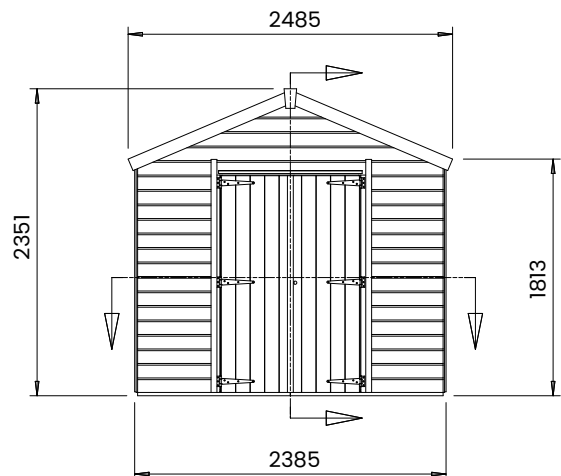

## Specification

- **Overall External Dimensions:** W2.485m x D3.733m (8' 1" x 12' 3")
- **External Width:** 2.385m (7' 10")
- **External Depth:** 3.623m (11' 11")
- **Internal Width:** 2.272m (7' 5")
- **Internal Depth:** 3.510m (11' 6")
- **Internal Area (m<sup>2</sup>):** 7.975m (26' 2")
- **Overall Height:** 2.351m (7' 8")
- **Internal Eaves Height:** 2.245m (7' 4")
- **Roof Thickness:** 12mm Tongue & Groove
- **Roof Covering Options:** Felt Included as Standard
- **Roof Purlins:** 28mm x 34mm
- **Overall Wall Thickness:** 12mm Tongue & Groove
- **Floor Thickness:** 12mm Tongue & Groove
- **Framing:** 28mm x 34mm
- **Glazing Material:** 4mm Toughened Glass
- **Door Locking System:** Lock and 2x Shoot Bolts
- **Door Style:** Double Door
- **Guarantee:** 10 Years on Timber against Rot and Insect Infestation
- **Please Note:** All fixings needed for assembly are supplied