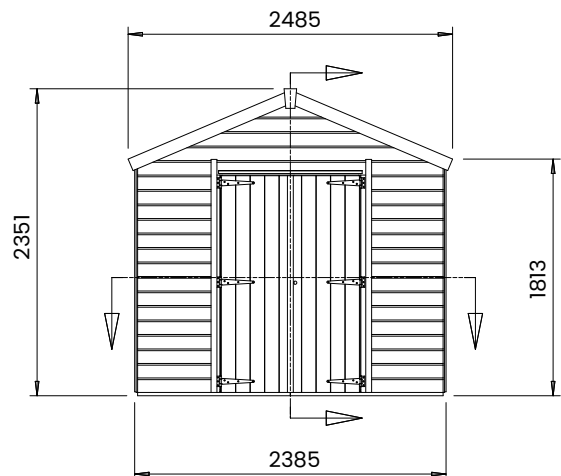

## Specification

- **Overall External Dimensions:** W3.733m x D2.485m (8' 1" 12' 3")
- **External Width:** 3.623m (11' 11")
- **External Depth:** 2.385m (7' 10")
- **Internal Width:** 3.510m (11' 6")
- **Internal Depth:** 2.272m (7' 5")
- **Internal Area (m<sup>2</sup>):** 7.975m (26' 2")
- **Overall Height:** 2.351m (7' 8")
- **Internal Eaves Height:** 2.245m (7' 4")
- **Roof Thickness:** 12mm Tongue & Groove
- **Roof Covering Options:** Felt Included as Standard
- **Roof Purlins:** 28mm x 34mm
- **Overall Wall Thickness:** 12mm Tongue & Groove
- **Floor Thickness:** 12mm Tongue & Groove
- **Framing:** 28mm x 34mm
- **Glazing Material:** 4mm Toughened Glass
- **Door Locking System:** Lock and 2x Shoot Bolts
- **Door Style:** Double Door
- **Guarantee:** 10 Years on Timber against Rot and Insect Infestation
- **Please Note:** All fixings needed for assembly are supplied