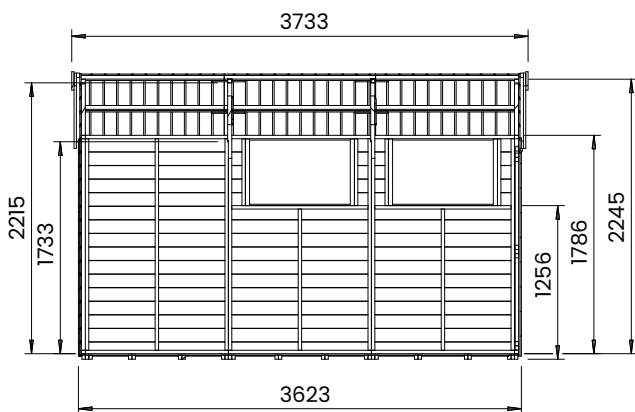

## Specification

- **Overall External Dimensions:** W3.733m x D2.485m (8' 1" 12' 3")
- **External Width:** 3.623m (11' 11")
- **External Depth:** 2.385m (7' 10")
- **Internal Width:** 3.510m (11' 6")
- **Internal Depth:** 2.272m (7' 5")
- **Internal Area (m<sup>2</sup>):** 7.975m (26' 2")
- **Overall Height:** 2.351m (7' 8")
- **Internal Eaves Height:** 2.245m (7' 4")
- **Roof Thickness:** 12mm Tongue & Groove
- **Roof Covering Options:** Felt Included as Standard
- **Roof Purlins:** 28mm x 34mm
- **Overall Wall Thickness:** 12mm Tongue & Groove
- **Floor Thickness:** 12mm Tongue & Groove
- **Framing:** 28mm x 34mm
- **Glazing Material:** 4mm Toughened Glass
- **Door Locking System:** Lock and 2x Shoot Bolts
- **Door Style:** Double Door
- **Guarantee:** 10 Years on Timber against Rot and Insect Infestation
- **Please Note:** All fixings needed for assembly are supplied