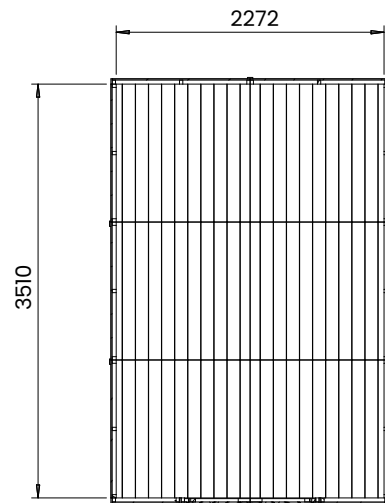

## Specification

- **Overall External Dimensions:** W3.733m x D2.485m (8' 1" 12' 3")
- **External Width:** 3.623m (11' 11")
- **External Depth:** 2.385m (7' 10")
- **Internal Width:** 3.510m (11' 6")
- **Internal Depth:** 2.272m (7' 5")
- **Internal Area (m<sup>2</sup>):** 7.975m (26' 2")
- **Overall Height:** 2.351m (7' 8")
- **Internal Eaves Height:** 2.245m (7' 4")
- **Roof Thickness:** 12mm Tongue & Groove
- **Roof Covering Options:** Felt Included as Standard
- **Roof Purlins:** 28mm x 34mm
- **Overall Wall Thickness:** 12mm Tongue & Groove
- **Floor Thickness:** 12mm Tongue & Groove
- **Framing:** 28mm x 34mm
- **Glazing Material:** 4mm Toughened Glass
- **Door Locking System:** Lock and 2x Shoot Bolts
- **Door Style:** Double Door
- **Guarantee:** 10 Years on Timber against Rot and Insect Infestation
- **Please Note:** All fixings needed for assembly are supplied