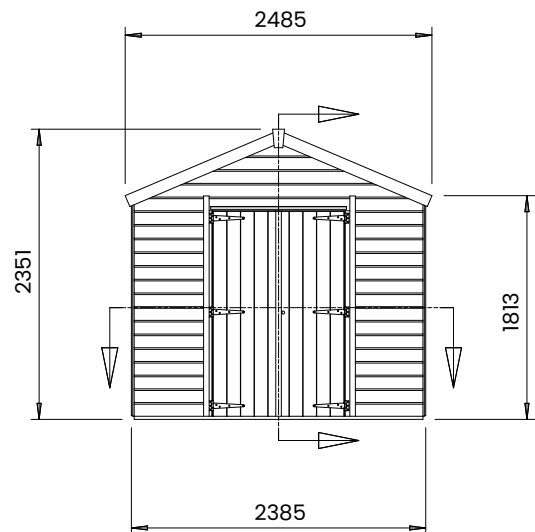

# Overlord Modular Apex Shed

## Specification

- **Overall External Dimensions:** W4.303m x D2.485m (14' 1.5" x 8' 1")
- **External Width:** 4.193m (13' 9")
- **External Depth:** 2.385m (7' 10")
- **Internal Width:** 4.080m (13' 5")
- **Internal Depth:** 2.272m (7' 5")
- **Internal Area (m<sup>2</sup>):** 9.270m (30' 5")
- **Overall Height:** 2.351m (7' 8")
- **Internal Eaves Height:** 2.245m (7' 4")
- **Roof Thickness:** 12mm Tongue & Groove
- **Roof Covering Options:** Felt Included as Standard
- **Roof Purlins:** 28mm x 34mm
- **Overall Wall Thickness:** 12mm Tongue & Groove
- **Floor Thickness:** 12mm Tongue & Groove
- **Framing:** 28mm x 34mm
- **Glazing Material:** 4mm Toughened Glass
- **Door Locking System:** Lock and 2x Shoot Bolts
- **Door Style:** Double Door
- **Guarantee:** 10 Years on Timber against Rot and Insect Infestation
- **Please Note:** All fixings needed for assembly are supplied