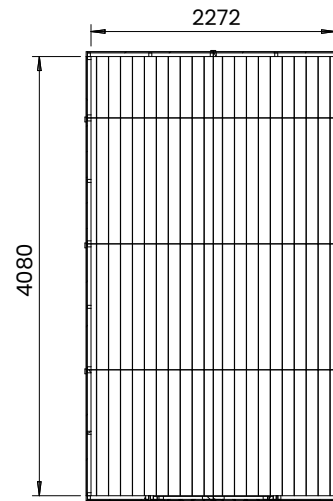

## Specification

- **Overall External Dimensions:** W4.303m x D2.485m (14' 1.5" x 8' 1")
- **External Width:** 4.193m (13' 9")
- **External Depth:** 2.385m (7' 10")
- **Internal Width:** 4.080m (13' 5")
- **Internal Depth:** 2.272m (7' 5")
- **Internal Area (m<sup>2</sup>):** 9.270m (30' 5")
- **Overall Height:** 2.351m (7' 8")
- **Internal Eaves Height:** 2.245m (7' 4")
- **Roof Thickness:** 12mm Tongue & Groove
- **Roof Covering Options:** Felt Included as Standard
- **Roof Purlins:** 28mm x 34mm
- **Overall Wall Thickness:** 12mm Tongue & Groove
- **Floor Thickness:** 12mm Tongue & Groove
- **Framing:** 28mm x 34mm
- **Glazing Material:** 4mm Toughened Glass
- **Door Locking System:** Lock and 2x Shoot Bolts
- **Door Style:** Double Door
- **Guarantee:** 10 Years on Timber against Rot and Insect Infestation
- **Please Note:** All fixings needed for assembly are supplied