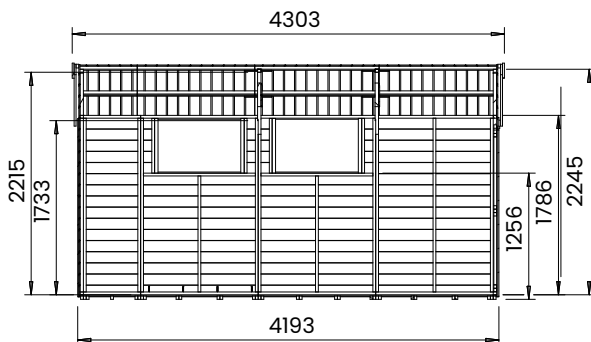

## Specification

- **Overall External Dimensions:** W4.303m x D2.485m (14' 1.5" x 8' 1")
- **External Width:** 4.193m (13' 9")
- **External Depth:** 2.385m (7' 10")
- **Internal Width:** 4.080m (13' 5")
- **Internal Depth:** 2.272m (7' 5")
- **Internal Area (m<sup>2</sup>):** 9.270m (30' 5")
- **Overall Height:** 2.351m (7' 8")
- **Internal Eaves Height:** 2.245m (7' 4")
- **Roof Thickness:** 12mm Tongue & Groove
- **Roof Covering Options:** Felt Included as Standard
- **Roof Purlins:** 28mm x 34mm
- **Overall Wall Thickness:** 12mm Tongue & Groove
- **Floor Thickness:** 12mm Tongue & Groove
- **Framing:** 28mm x 34mm
- **Glazing Material:** 4mm Toughened Glass
- **Door Locking System:** Lock and 2x Shoot Bolts
- **Door Style:** Double Door
- **Guarantee:** 10 Years on Timber against Rot and Insect Infestation
- **Please Note:** All fixings needed for assembly are supplied