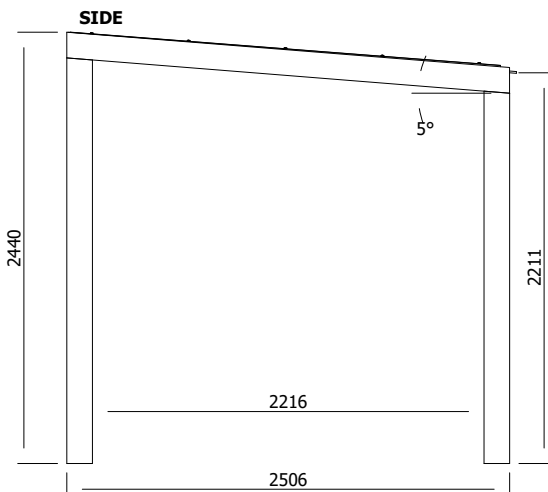

## Specification

- **Please Note:** All sizes quoted are nominal
- **External Width:** 2.45m (8' 0")
- **External Depth:** 2.50m (8' 2")
- **Internal Width:** 2.17m (7' 1")
- **Internal Depth:** 2.21m (7' 3")
- **Internal area (m<sup>2</sup>):** 5.36m<sup>2</sup> (17' 7")
- **Ridge Height:** 2.45m (8' 0")
- **Internal Eaves Height:** 2.22m (7' 3")
- **Panel Framing:** 70mm x 70mm
- **Roof:** PVC Corrugated Clear Plastic
- **Fascia Boards:** 19mm x 145mm
- **Roof Thickness:** 1.10mm