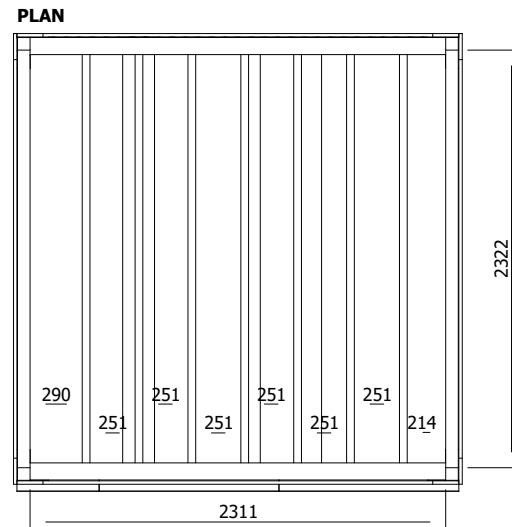

## Specification

- **Please Note:** All sizes quoted are nominal
- **External Width:** 2.45m (8' 0")
- **External Depth:** 2.50m (8' 2")
- **Internal Width:** 2.17m (7' 1")
- **Internal Depth:** 2.21m (7' 3")
- **Internal area (m<sup>2</sup>):** 5.36m<sup>2</sup> (17' 7")
- **Ridge Height:** 2.45m (8' 0")
- **Internal Eaves Height:** 2.22m (7' 3")
- **Panel Framing:** 70mm x 70mm
- **Roof:** PVC Corrugated Clear Plastic
- **Fascia Boards:** 19mm x 145mm
- **Roof Thickness:** 1.10mm