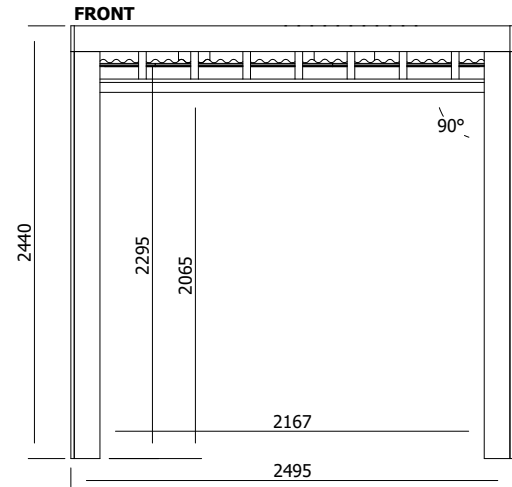

## Specification

- **Please Note:** All sizes quoted are nominal
- **External Width:** 2.45m (8' 0")
- **External Depth:** 2.50m (8' 2")
- **Internal Width:** 2.17m (7' 1")
- **Internal Depth:** 2.21m (7' 3")
- **Internal area (m<sup>2</sup>):** 5.36m<sup>2</sup> (17' 7")
- **Ridge Height:** 2.45m (8' 0")
- **Internal Eaves Height:** 2.22m (7' 3")
- **Panel Framing:** 70mm x 70mm
- **Roof:** PVC Corrugated Clear Plastic
- **Fascia Boards:** 19mm x 145mm
- **Roof Thickness:** 1.10mm