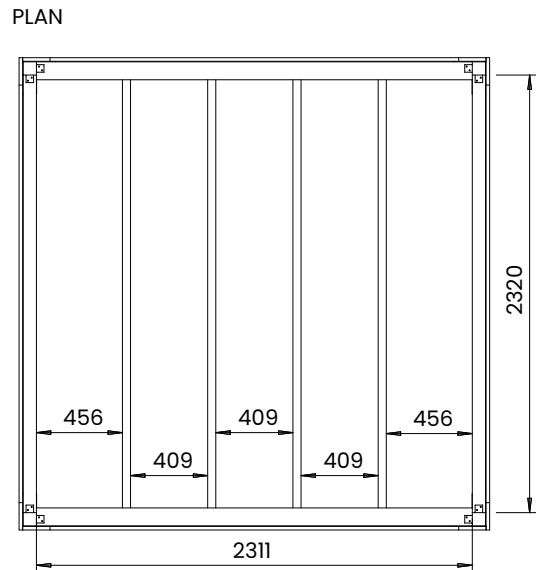

TerraCube Pergola

Specification

- **Please Note:** All sizes quoted are nominal
- **External Width:** 2.45m (8' 0")
- **External Depth:** 2.50m (8' 2")
- **Internal Width:** 2.20m (7' 2")
- **Internal Depth:** 2.21m (7' 3")
- **Internal area (m²):** 5.36m²
- **Overall Height:** 2.26m (7' 5")
- **Internal Eaves Height:** 2.21m (7' 3")
- **Panel Framing:** 70mm x 70mm