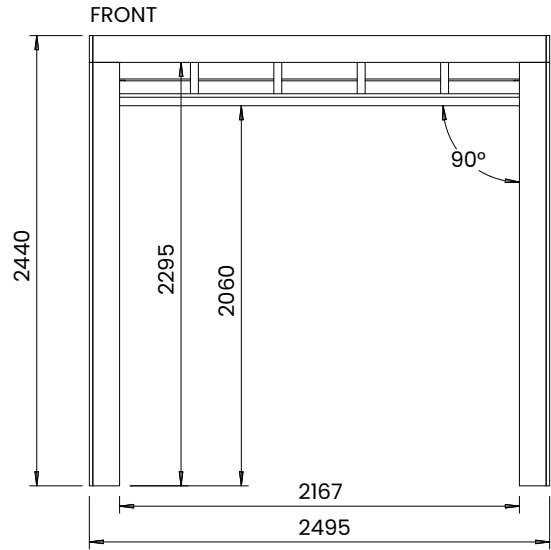

TerraCube Pergola

Specification

- **Please Note:** All sizes quoted are nominal
- **External Width:** 2.45m (8' 0")
- **External Depth:** 2.50m (8' 2")
- **Internal Width:** 2.20m (7' 2")
- **Internal Depth:** 2.21m (7' 3")
- **Internal area (m²):** 5.36m²
- **Overall Height:** 2.26m (7' 5")
- **Internal Eaves Height:** 2.21m (7' 3")
- **Panel Framing:** 70mm x 70mm