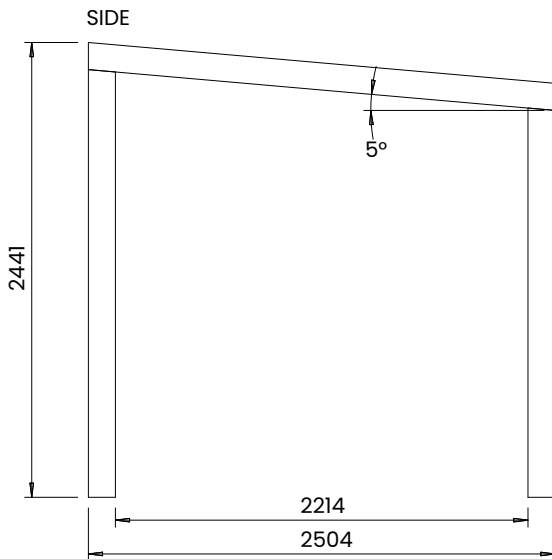

TerraCube Pergola

Specification

- **Please Note:** All sizes quoted are nominal
- **External Width:** 2.45m (8' 0")
- **External Depth:** 2.50m (8' 2")
- **Internal Width:** 2.20m (7' 2")
- **Internal Depth:** 2.21m (7' 3")
- **Internal area (m²):** 5.36m²
- **Overall Height:** 2.26m (7' 5")
- **Internal Eaves Height:** 2.21m (7' 3")
- **Panel Framing:** 70mm x 70mm