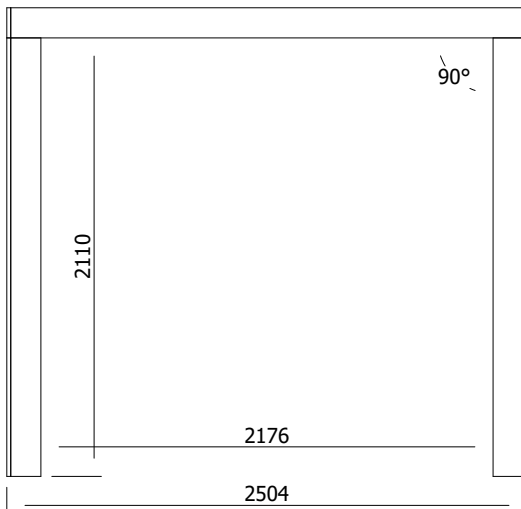

TerraCube Pergola

FRONT

SIDE

PLAN

Specification

- **Please Note:** All sizes quoted are nominal
- **External Width:** 2.45m (8' 0")
- **External Depth:** 2.50m (8' 2")
- **Internal Width:** 2.20m (7' 2")
- **Internal Depth:** 2.21m (7' 3")
- **Internal area (m²):** 5.36m² (17' 7")
- **Overall Height:** 2.26m (7' 4")
- **Panel Framing:** 70mm x 70mm