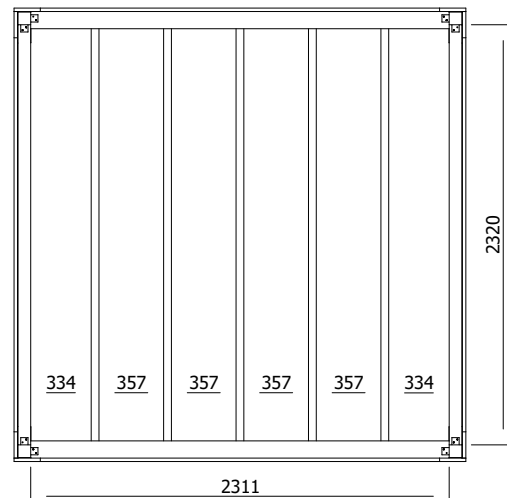

TerraCube Pergola

FRONT

SIDE

PLAN

Specification

- **Please Note:** All sizes quoted are nominal
- **External Width:** 2.45m (8' 0")
- **External Depth:** 2.50m (8' 2")
- **Internal Width:** 2.20m (7' 2")
- **Internal Depth:** 2.21m (7' 3")
- **Internal area (m²):** 5.36m² (17' 7")
- **Overall Height:** 2.26m (7' 4")
- **Panel Framing:** 70mm x 70mm