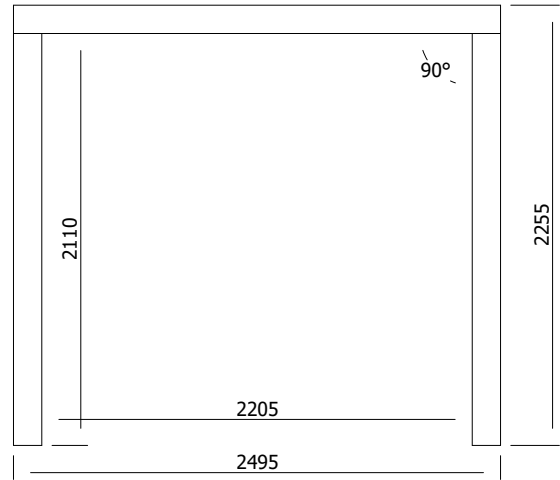

TerraCube Pergola

FRONT

SIDE

PLAN

Specification

- **Please Note:** All sizes quoted are nominal
- **External Width:** 2.45m (8' 0")
- **External Depth:** 2.50m (8' 2")
- **Internal Width:** 2.20m (7' 2")
- **Internal Depth:** 2.21m (7' 3")
- **Internal area (m²):** 5.36m² (17' 7")
- **Overall Height:** 2.26m (7' 4")
- **Panel Framing:** 70mm x 70mm