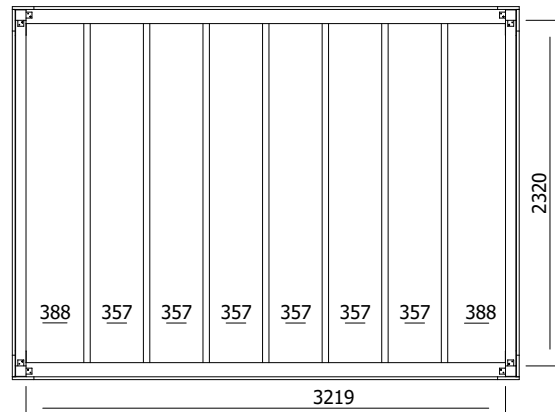

TerraCube Pergola

FRONT

SIDE

PLAN

Specification

- **Please Note:** All sizes quoted are nominal
- **External Width:** 3.40m (11' 1")
- **External Depth:** 2.50m (8' 2")
- **Internal Width:** 3.11m (10' 2")
- **Internal Depth:** 2.21m (7' 3")
- **Internal area (m²):** 7.47m² (24' 6")
- **Overall Height:** 2.26m (7' 4")
- **Panel Framing:** 70mm x 70mm