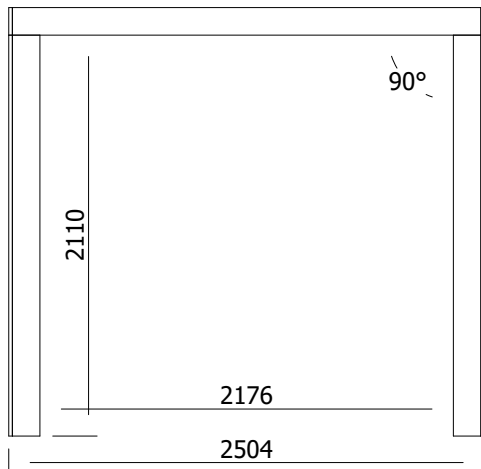

TerraCube Pergola

FRONT

SIDE

PLAN

Specification

- **Please Note:** All sizes quoted are nominal
- **External Width:** 3.40m (11' 1")
- **External Depth:** 2.50m (8' 2")
- **Internal Width:** 3.11m (10' 2")
- **Internal Depth:** 2.21m (7' 3")
- **Internal area (m²):** 7.47m² (24' 6")
- **Overall Height:** 2.26m (7' 4")
- **Panel Framing:** 70mm x 70mm