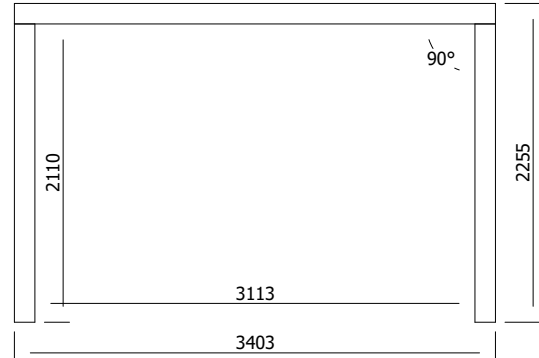

TerraCube Pergola

FRONT

SIDE

PLAN

Specification

- **Please Note:** All sizes quoted are nominal
- **External Width:** 3.40m (11' 1")
- **External Depth:** 2.50m (8' 2")
- **Internal Width:** 3.11m (10' 2")
- **Internal Depth:** 2.21m (7' 3")
- **Internal area (m²):** 7.47m² (24' 6")
- **Overall Height:** 2.26m (7' 4")
- **Panel Framing:** 70mm x 70mm