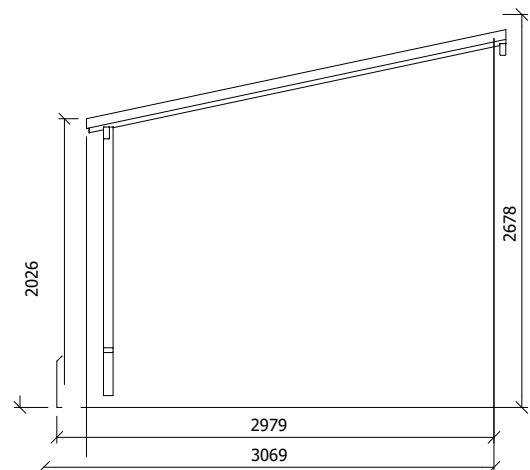

Utopia Lean To Gazebo

Specification

- **Please Note:** All sizes quoted are nominal
- **Overall External Dimensions:** 3.34m x 3.07m (10' 11" x 10' 0")
- **External Width:** 3.30m (10' 9")
- **External Depth:** 3.05m (10' 0")
- **Internal Width:** 2.97m (9' 8")
- **Internal Depth:** 2.94m (9' 7")
- **Internal Area (m²):** 8.73m²
- **Internal Eaves Height:** 2.67m (8' 9")
- **Overall Height:** 2.68m (8' 9")
- **Roof:** 19mm Tongue & Groove Boards
- **Roof Covering Options:** None, Felt or Shingles

- **Uprights:** 70mm x 70mm
- **Timber:** Slow Grown Spruce
- **Please Note:** All fixings needed for assembly are supplied
- **Please Note:** All wood is pre-cut (with the exception of trims) for quick and easy construction.
- **Approx. Assembly Time:** 1 Days*
- *This is an approximate time only, based on 2 people. Assembly time may vary depending on season/weather conditions, foundation type, ability of those constructing, etc