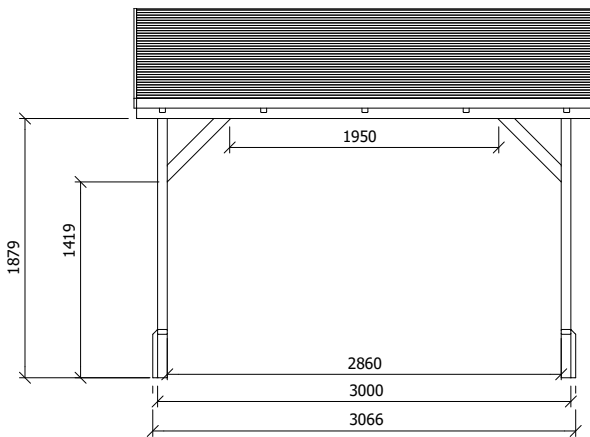

Utopia Lean To Gazebo

Specification

- **Please Note:** All sizes quoted are nominal
- **Overall External Dimensions:** 3.34m x 3.07m (10' 11" x 10' 0")
- **External Width:** 3.30m (10' 9")
- **External Depth:** 3.05m (10' 0")
- **Internal Width:** 2.97m (9' 8")
- **Internal Depth:** 2.94m (9' 7")
- **Internal Area (m²):** 8.73m²
- **Internal Eaves Height:** 2.67m (8' 9")
- **Overall Height:** 2.68m (8' 9")
- **Roof:** 19mm Tongue & Groove Boards
- **Roof Covering Options:** None, Felt or Shingles

- **Uprights:** 70mm x 70mm
- **Timber:** Slow Grown Spruce
- **Please Note:** All fixings needed for assembly are supplied
- **Please Note:** All wood is pre-cut (with the exception of trims) for quick and easy construction.
- **Approx. Assembly Time:** 1 Days*
- *This is an approximate time only, based on 2 people. Assembly time may vary depending on season/weather conditions, foundation type, ability of those constructing, etc