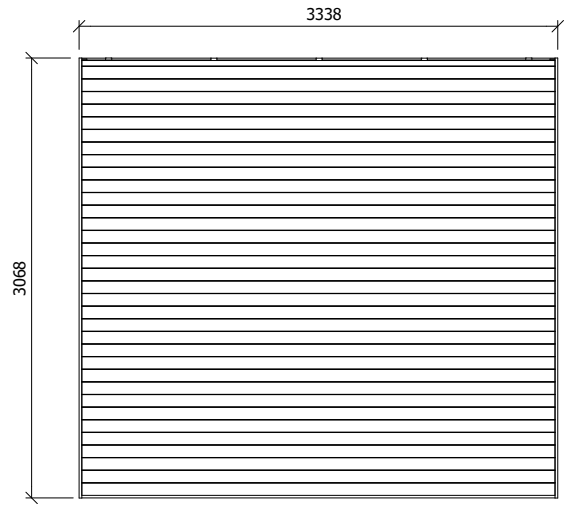

Utopia Lean To Gazebo

Specification

- **Please Note:** All sizes quoted are nominal
- **Overall External Dimensions:** 3.34m x 3.07m (10' 11" x 10' 0")
- **External Width:** 3.30m (10' 9")
- **External Depth:** 3.05m (10' 0")
- **Internal Width:** 2.97m (9' 8")
- **Internal Depth:** 2.94m (9' 7")
- **Internal Area (m²):** 8.73m²
- **Internal Eaves Height:** 2.67m (8' 9")
- **Overall Height:** 2.68m (8' 9")
- **Roof:** 19mm Tongue & Groove Boards
- **Roof Covering Options:** None, Felt or Shingles

- **Uprights:** 70mm x 70mm
- **Timber:** Slow Grown Spruce
- **Please Note:** All fixings needed for assembly are supplied
- **Please Note:** All wood is pre-cut (with the exception of trims) for quick and easy construction.
- **Approx. Assembly Time:** 1 Days*
- *This is an approximate time only, based on 2 people. Assembly time may vary depending on season/weather conditions, foundation type, ability of those constructing, etc