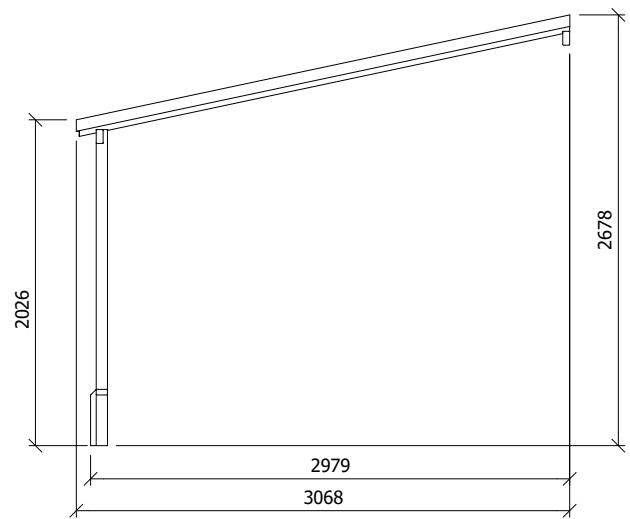

Utopia Lean To Gazebo

Specification

- **Please Note:** All sizes quoted are nominal
- **Overall External Dimensions:** 4.27m x 3.07m (14' 0" x 10' 0")
- **External Width:** 4.23m (13' 10")
- **External Depth:** 3.05m (10' 0")
- **Internal Width:** 3.90m (12' 9")
- **Internal Depth:** 2.94m (9' 7")
- **Internal Area (m²):** 11.47m²
- **Overall Height:** 2.68m (8' 9")
- **Internal Eaves Height:** 2.67m (8' 9")
- **Roof:** 19mm Tongue & Groove
- **Roof Covering Options:** None, Felt or Shingles

- **Uprights:** 70mm x 70mm
- **Timber:** Slow Grown Spruce
- **Please Note:** All fixings needed for assembly are supplied
- **Please Note:** All wood is pre-cut (with the exception of trims) for quick and easy construction.
- **Approx. Assembly Time:** 1 Days*
- *This is an approximate time only, based on 2 people. Assembly time may vary depending on season/weather conditions, foundation type, ability of those constructing, etc