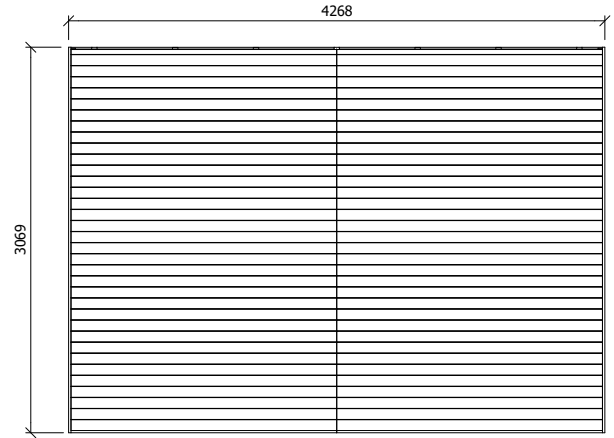

Utopia Lean To Gazebo

Specification

- **Please Note:** All sizes quoted are nominal
- **Overall External Dimensions:** 4.27m x 3.07m (14' 0" x 10' 0")
- **External Width:** 4.23m (13' 10")
- **External Depth:** 3.05m (10' 0")
- **Internal Width:** 3.90m (12' 9")
- **Internal Depth:** 2.94m (9' 7")
- **Internal Area (m²):** 11.47m²
- **Overall Height:** 2.68m (8' 9")
- **Internal Eaves Height:** 2.67m (8' 9")
- **Roof:** 19mm Tongue & Groove
- **Roof Covering Options:** None, Felt or Shingles

- **Uprights:** 70mm x 70mm
- **Timber:** Slow Grown Spruce
- **Please Note:** All fixings needed for assembly are supplied
- **Please Note:** All wood is pre-cut (with the exception of trims) for quick and easy construction.
- **Approx. Assembly Time:** 1 Days*
- *This is an approximate time only, based on 2 people. Assembly time may vary depending on season/weather conditions, foundation type, ability of those constructing, etc