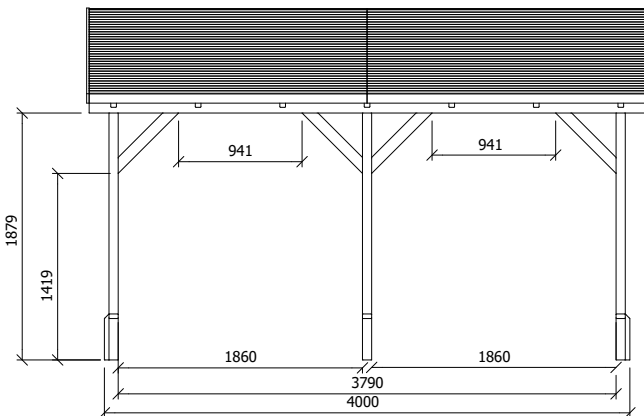

Utopia Lean To Gazebo

Specification

- **Please Note:** All sizes quoted are nominal
- **Overall External Dimensions:** 4.27m x 3.07m (14' 0" x 10' 0")
- **External Width:** 4.23m (13' 10")
- **External Depth:** 3.05m (10' 0")
- **Internal Width:** 3.90m (12' 9")
- **Internal Depth:** 2.94m (9' 7")
- **Internal Area (m²):** 11.47m²
- **Overall Height:** 2.68m (8' 9")
- **Internal Eaves Height:** 2.67m (8' 9")
- **Roof:** 19mm Tongue & Groove
- **Roof Covering Options:** None, Felt or Shingles

- **Uprights:** 70mm x 70mm
- **Timber:** Slow Grown Spruce
- **Please Note:** All fixings needed for assembly are supplied
- **Please Note:** All wood is pre-cut (with the exception of trims) for quick and easy construction.
- **Approx. Assembly Time:** 1 Days*
- *This is an approximate time only, based on 2 people. Assembly time may vary depending on season/weather conditions, foundation type, ability of those constructing, etc