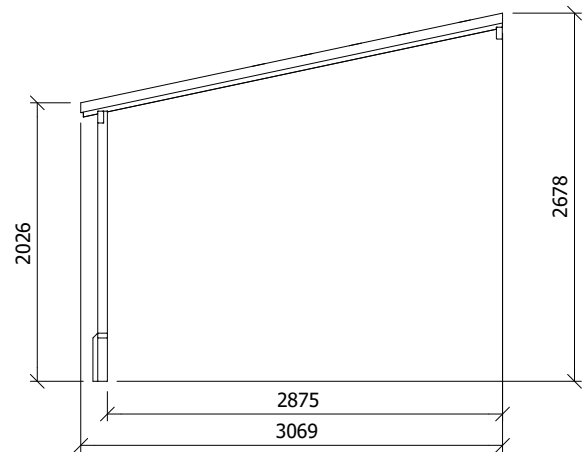

Utopia Lean To Gazebo

Specification

- **Please Note:** All sizes quoted are nominal
- **Overall External Dimensions:** 6.64m x 3.07m (21' 9" x 10' 0")
- **External Width:** 6.30m (20' 8")
- **External Depth:** 3.05m (10' 0")
- **Internal Width:** 5.79m (18' 11")
- **Internal Depth:** 2.88m (9' 5")
- **Internal Area (m²):** 16.65m²
- **Internal Eaves Height:** 2.67m (8' 9")
- **Overall Height:** 2.68m (8' 9")
- **Roof:** 19mm Tongue & Groove
- **Roof Covering Options:** None, Felt or Shingles

- **Uprights:** 70mm x 70mm
- **Timber:** Slow Grown Spruce
- **Please Note:** All fixings needed for assembly are supplied
- **Please Note:** All wood is pre-cut (with the exception of trims) for quick and easy construction.
- **Approx. Assembly Time:** 1 Days*
- *This is an approximate time only, based on 2 people. Assembly time may vary depending on season/weather conditions, foundation type, ability of those constructing, etc