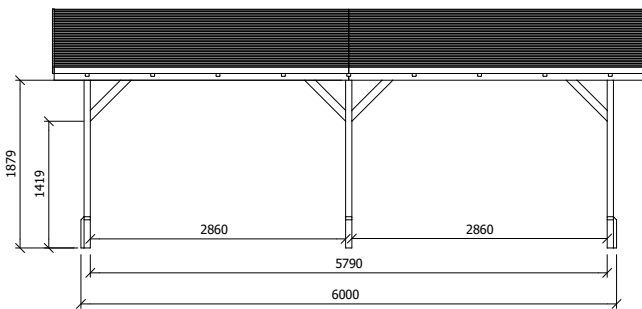

Utopia Lean To Gazebo

Specification

- **Please Note:** All sizes quoted are nominal
- **Overall External Dimensions:** 6.64m x 3.07m (21' 9" x 10' 0")
- **External Width:** 6.30m (20' 8")
- **External Depth:** 3.05m (10' 0")
- **Internal Width:** 5.79m (18' 11")
- **Internal Depth:** 2.88m (9' 5")
- **Internal Area (m²):** 16.65m²
- **Internal Eaves Height:** 2.67m (8' 9")
- **Overall Height:** 2.68m (8' 9")
- **Roof:** 19mm Tongue & Groove
- **Roof Covering Options:** None, Felt or Shingles

- **Uprights:** 70mm x 70mm
- **Timber:** Slow Grown Spruce
- **Please Note:** All fixings needed for assembly are supplied
- **Please Note:** All wood is pre-cut (with the exception of trims) for quick and easy construction.
- **Approx. Assembly Time:** 1 Days*
- *This is an approximate time only, based on 2 people. Assembly time may vary depending on season/weather conditions, foundation type, ability of those constructing, etc