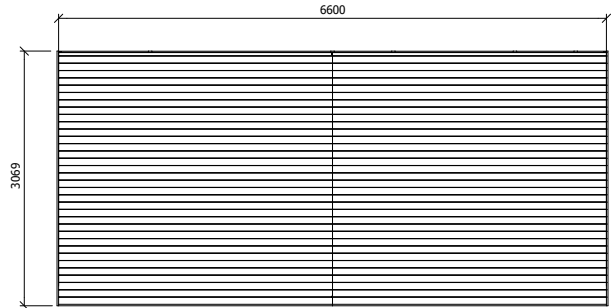

Utopia Lean To Gazebo

Specification

- **Please Note:** All sizes quoted are nominal
- **Overall External Dimensions:** 6.64m x 3.07m (21' 9" x 10' 0")
- **External Width:** 6.30m (20' 8")
- **External Depth:** 3.05m (10' 0")
- **Internal Width:** 5.79m (18' 11")
- **Internal Depth:** 2.88m (9' 5")
- **Internal Area (m²):** 16.65m²
- **Internal Eaves Height:** 2.67m (8' 9")
- **Overall Height:** 2.68m (8' 9")
- **Roof:** 19mm Tongue & Groove
- **Roof Covering Options:** None, Felt or Shingles

- **Uprights:** 70mm x 70mm
- **Timber:** Slow Grown Spruce
- **Please Note:** All fixings needed for assembly are supplied
- **Please Note:** All wood is pre-cut (with the exception of trims) for quick and easy construction.
- **Approx. Assembly Time:** 1 Days*
- *This is an approximate time only, based on 2 people. Assembly time may vary depending on season/weather conditions, foundation type, ability of those constructing, etc